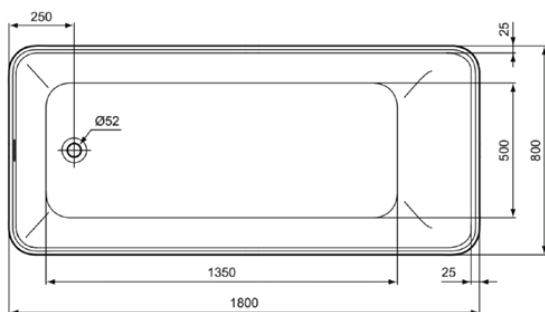

CONCA

K8830EN

CONCA | Freestanding bath 1800x800x600 mm in white matt finish, no tap hole, without overflow, with waste | Antibacterial

Image & drawing

General information

Product type:	Bath tubs
Sub product type:	Freestanding bath
Brand:	Ideal Standard
Suite name:	CONCA
Designer:	Palomba Serafini Associati
Colour:	EN - White Matt
Surface finish effect:	matt
Height (mm):	600
Width (mm):	1800
Length / Projection (mm):	800
Net weight (kg):	240.00
EAN code:	4015413082068

Features

Antibacterial

Downloads

- [Installation Guide](#)

Product standard & certifications

Additional standards:	EN 14516
DoP classification:	CL2CA

Product specifications

Amount of handles:	0
Amount of tap holes:	0
Amount of usage locations:	1
Bath panel(s) included:	Yes
Colour code:	EN
Colour description:	white matt
Corner model:	No
Drilled hole for handle optional:	No
Drilled hole for tap optional:	No
Integrated arm supports:	No
Legs adjustable:	Yes
Location of waste hole:	Foot end
Material:	Mineral casting
Material quality:	Ideal Solid
Overflow visible:	No
PVD technology:	No
Space-saving model:	No
Surface finish effect:	matt
With antislip facility:	No

CONCA

K8830EN

CONCA | Freestanding bath 1800x800x600 mm in white matt finish, no tap hole, without overflow, with waste | Antibacterial

Product specifications

With waste hole cover:	No
With drilled tap hole(s):	No
With handle(s):	No
With legs:	Yes
With overflow:	No
With polystyrene support:	No
With waste- and overflow set:	Yes
Semi-detached:	No