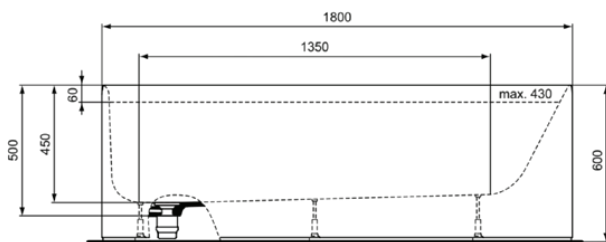

CONCA

K8830EN

CONCA | Freestanding bath 1800x800x600 mm in white matt finish, no tap hole, without overflow, with waste | Antibacterial

Image & drawing

General information

Product type:	Bath tubs
Sub product type:	Freestanding bath
Brand:	Ideal Standard
Suite name:	CONCA
Designer:	Palomba Serafini Associati
Colour:	EN - White Matt
Surface finish effect:	matt
Height (mm):	600
Width (mm):	1800
Length / Projection (mm):	800
Net weight (kg):	240.00
EAN code:	4015413082068

Features

Antibacterial

Downloads

- [Installation Guide](#)

Product standard & certifications

Additional standards:	EN 14516
DoP classification:	CL2CA

Product specifications

Amount of handles:	0
Amount of tap holes:	0
Amount of usage locations:	1
Bath panel(s) included:	Yes
Colour code:	EN
Colour description:	white matt
Corner model:	No
Drilled hole for handle optional:	No
Drilled hole for tap optional:	No
Integrated arm supports:	No
Legs adjustable:	Yes
Location of waste hole:	Foot end
Material:	Mineral casting
Material quality:	Ideal Solid
Overflow visible:	No
PVD technology:	No
Space-saving model:	No
Surface finish effect:	matt
With antislip facility:	No

CONCA

K8830EN

CONCA | Freestanding bath 1800x800x600 mm in white matt finish, no tap hole, without overflow, with waste | Antibacterial

Product specifications

With waste hole cover:	No
With drilled tap hole(s):	No
With handle(s):	No
With legs:	Yes
With overflow:	No
With polystyrene support:	No
With waste- and overflow set:	Yes
Semi-detached:	No