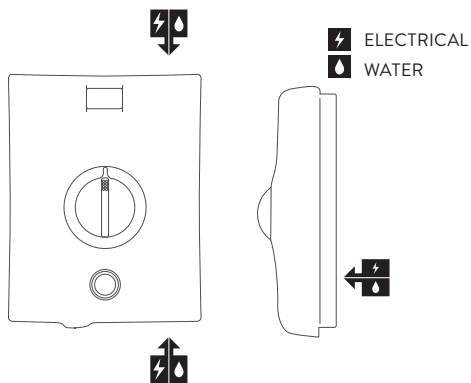

AQUALISA

QUARTZ™

ELECTRIC SHOWER

QZE9521

ELECTRIC 9.5KW WITH ADJUSTABLE HEAD
- WHITE/CHROME

DIMENSIONAL DRAWINGS

CONNECTIONS

AQUALISA

QUARTZ™

ELECTRIC SHOWER

QZE9521

ELECTRIC 9.5KW WITH ADJUSTABLE HEAD
- WHITE/CHROME

TECHNICAL SPECIFICATIONS

Power	9.5KW
Minimum pressure	0.9 bar
Maximum pressure	10 bar
Recommended maximum pressure	3 bar
Water entry points	Top, bottom and rear right
Cable entry points	Top, bottom and rear right
Inlet fitting connections	15mm compression
Outlet fitting connections	1/2" BSP thread
Electric requirements	Supply voltage 230 – 240V, MCB rating of 40AMP
Water system	Mains cold system
Features	Intuitive single dial
	Push button start/stop
	Rotary controls
	Heat safety features
	Phased shut down
	Heat sensor
	105mm handset, 5 spray patterns
Colour	White/Chrome
Guarantee period	Shower unit – 2 years
	Shower head and kit – 2 years
Approvals	CE Marking
	BEAB
	European Water Label
	ERP Directive