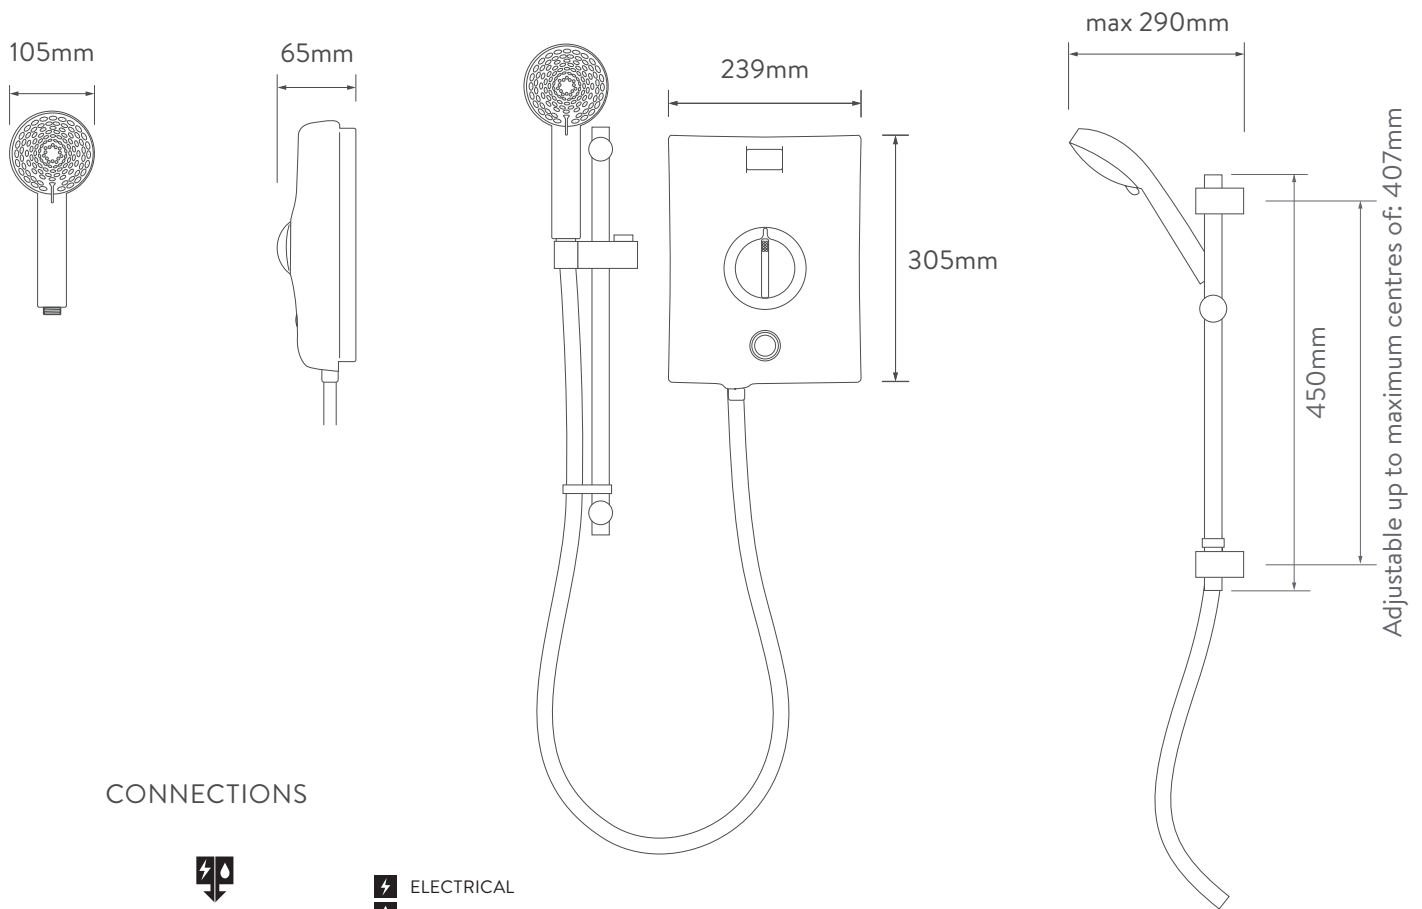

AQUALISA

QUARTZ™

ELECTRIC SHOWER

QZE9521

ELECTRIC 9.5KW WITH ADJUSTABLE HEAD
- WHITE/CHROME

DIMENSIONAL DRAWINGS

CONNECTIONS

AQUALISA

QUARTZ™

ELECTRIC SHOWER

QZE9521

ELECTRIC 9.5KW WITH ADJUSTABLE HEAD
- WHITE/CHROME

TECHNICAL SPECIFICATIONS

Power	9.5KW
Minimum pressure	0.9 bar
Maximum pressure	10 bar
Recommended maximum pressure	3 bar
Water entry points	Top, bottom and rear right
Cable entry points	Top, bottom and rear right
Inlet fitting connections	15mm compression
Outlet fitting connections	1/2" BSP thread
Electric requirements	Supply voltage 230 – 240V, MCB rating of 40AMP
Water system	Mains cold system
Features	Intuitive single dial
	Push button start/stop
	Rotary controls
	Heat safety features
	Phased shut down
	Heat sensor
	105mm handset, 5 spray patterns
Colour	White/Chrome
Guarantee period	Shower unit – 2 years
	Shower head and kit – 2 years
Approvals	CE Marking
	BEAB
	European Water Label
	ERP Directive