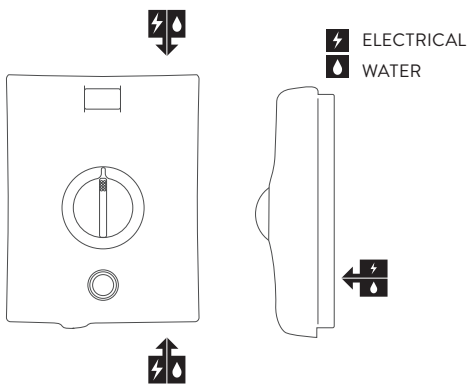

AQUALISA

QUARTZ™

ELECTRIC SHOWER

ELECTRIC 9.5KW WITH ADJUSTABLE HEAD
- GRAPHITE/CHROME

.....

DIMENSIONAL DRAWINGS

CONNECTIONS