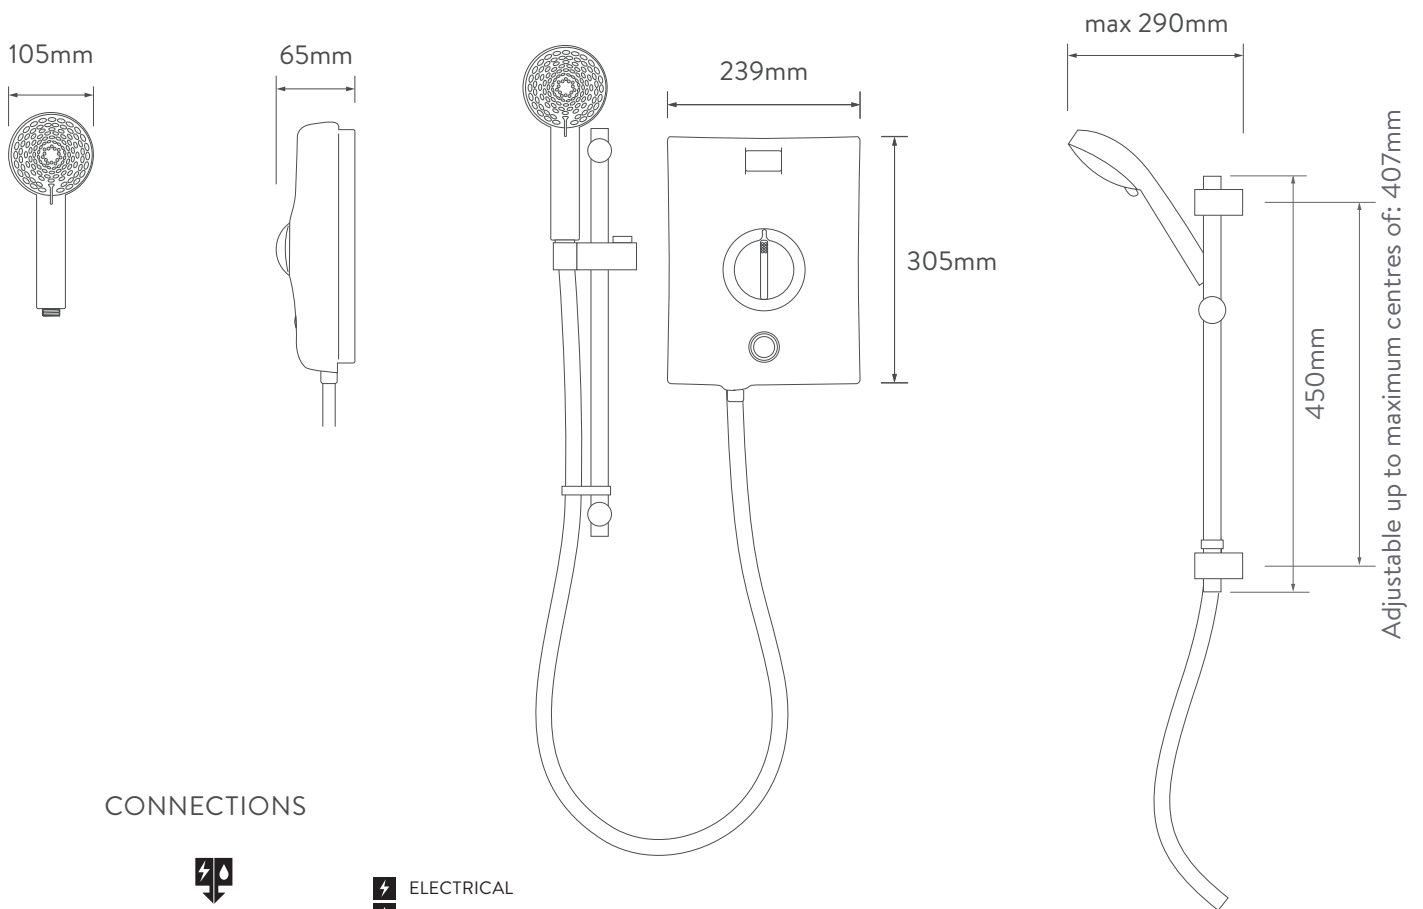

### ELECTRIC SHOWER

ELECTRIC 9.5KW WITH ADJUSTABLE HEAD  
- GRAPHITE/CHROME

.....

#### DIMENSIONAL DRAWINGS

### ELECTRIC SHOWER

QZE9511

ELECTRIC 9.5KW WITH ADJUSTABLE HEAD  
- GRAPHITE/CHROME

#### TECHNICAL SPECIFICATIONS

Power	9.5KW
Minimum pressure	0.9 bar
Maximum pressure	10 bar
Recommended maximum pressure	3 bar
Water entry points	Top, bottom and rear right
Cable entry points	Top, bottom and rear right
Inlet fitting connections	15mm compression
Outlet fitting connections	1/2" BSP thread
Electric requirements	Supply voltage 230 – 240V, MCB rating of 40AMP
Water system	Mains cold system
Features	Intuitive single dial
	Push button start/stop
	Rotary controls
	Heat safety features
	Phased shut down
	Heat sensor
	105mm handset, 5 spray patterns
Colour	Graphite/Chrome
Guarantee period	Shower unit – 2 years
	Shower head and kit – 2 years
Approvals	CE Marking
	BEAB
	European Water Label
	ERP Directive