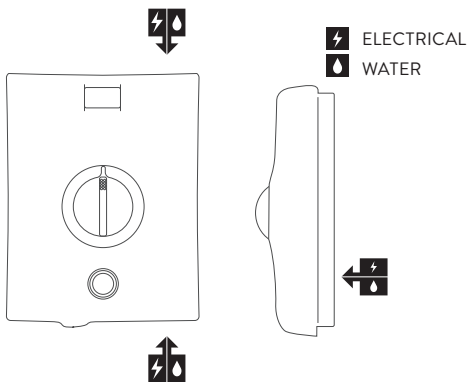

AQUALISA

QUARTZ™

ELECTRIC SHOWER

ELECTRIC 9.5KW WITH ADJUSTABLE HEAD
- CHROME

.....

DIMENSIONAL DRAWINGS

CONNECTIONS