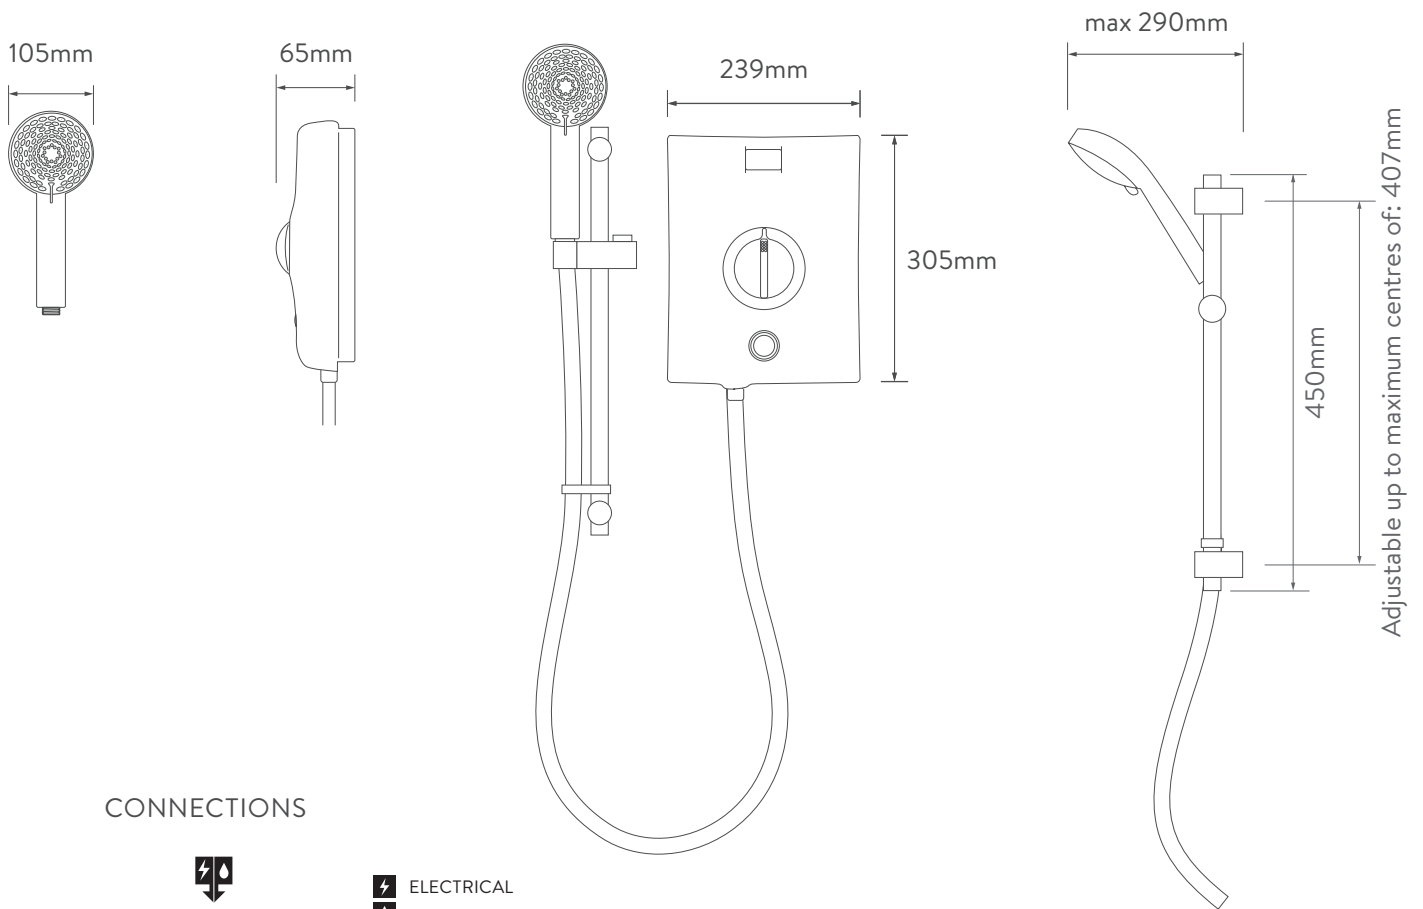

### ELECTRIC SHOWER

ELECTRIC 9.5KW WITH ADJUSTABLE HEAD  
- CHROME

.....

#### DIMENSIONAL DRAWINGS

### ELECTRIC SHOWER

QZE9501

ELECTRIC 9.5KW WITH ADJUSTABLE HEAD  
- CHROME

#### TECHNICAL SPECIFICATIONS

Power	9.5KW
Minimum pressure	0.9 bar
Maximum pressure	10 bar
Recommended maximum pressure	3 bar
Water entry points	Top, bottom and rear right
Cable entry points	Top, bottom and rear right
Inlet fitting connections	15mm compression
Outlet fitting connections	1/2" BSP thread
Electric requirements	Supply voltage 230 – 240V, MCB rating of 40AMP
Water system	Mains cold system
Features	Intuitive single dial
	Push button start/stop
	Rotary controls
	Heat safety features
	Phased shut down
	Heat sensor
	105mm handset, 5 spray patterns
Colour	Chrome
Guarantee period	Shower unit – 2 years
	Shower head and kit – 2 years
Approvals	CE Marking
	BEAB
	European Water Label
	ERP Directive