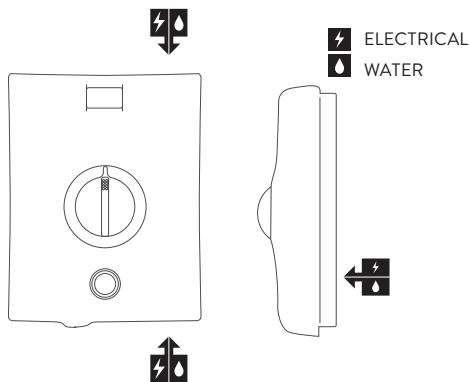

AQUALISA

QUARTZ™

ELECTRIC SHOWER

ELECTRIC 8.5KW WITH ADJUSTABLE HEAD
- CHROME

.....

DIMENSIONAL DRAWINGS

CONNECTIONS