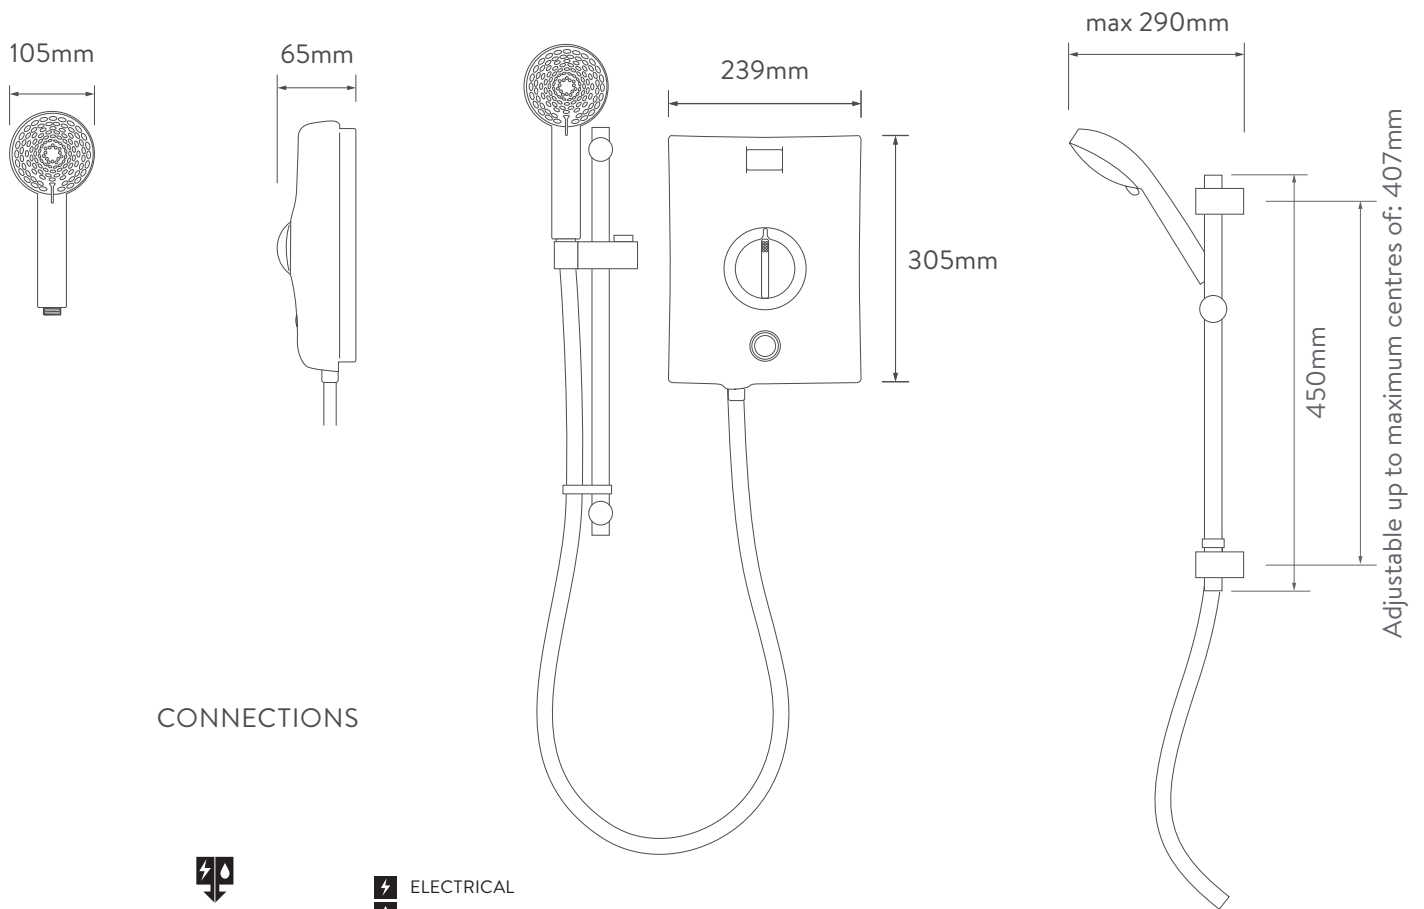

### ELECTRIC SHOWER

ELECTRIC 8.5KW WITH ADJUSTABLE HEAD  
- CHROME

.....

#### DIMENSIONAL DRAWINGS

### ELECTRIC SHOWER

QZE8501

ELECTRIC 8.5KW WITH ADJUSTABLE HEAD  
- CHROME

#### TECHNICAL SPECIFICATIONS

Power	8.5KW
Minimum pressure	0.9 bar
Maximum pressure	10 bar
Recommended maximum pressure	3 bar
Water entry points	Top, bottom and rear right
Cable entry points	Top, bottom and rear right
Inlet fitting connections	15mm compression
Outlet fitting connections	1/2" BSP thread
Electric requirements	Supply voltage 230 – 240V, MCB rating of 40AMP
Water system	Mains cold system
Features	Intuitive single dial
	Push button start/stop
	Rotary controls
	Heat safety features
	Phased shut down
	Heat sensor
	105mm handset, 5 spray patterns
Colour	Chrome
Guarantee period	Shower unit – 2 years
	Shower head and kit – 2 years
Approvals	CE Marking
	BEAB
	European Water Label
	ERP Directive