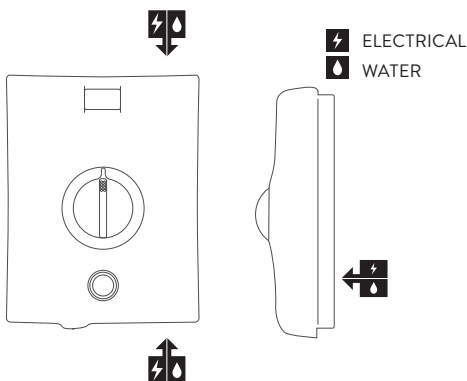

AQUALISA QUARTZ™ ELECTRIC SHOWER

QZE10511

ELECTRIC 10.5KW WITH ADJUSTABLE HEAD
- GRAPHITE/CHROME

DIMENSIONAL DRAWINGS

CONNECTIONS