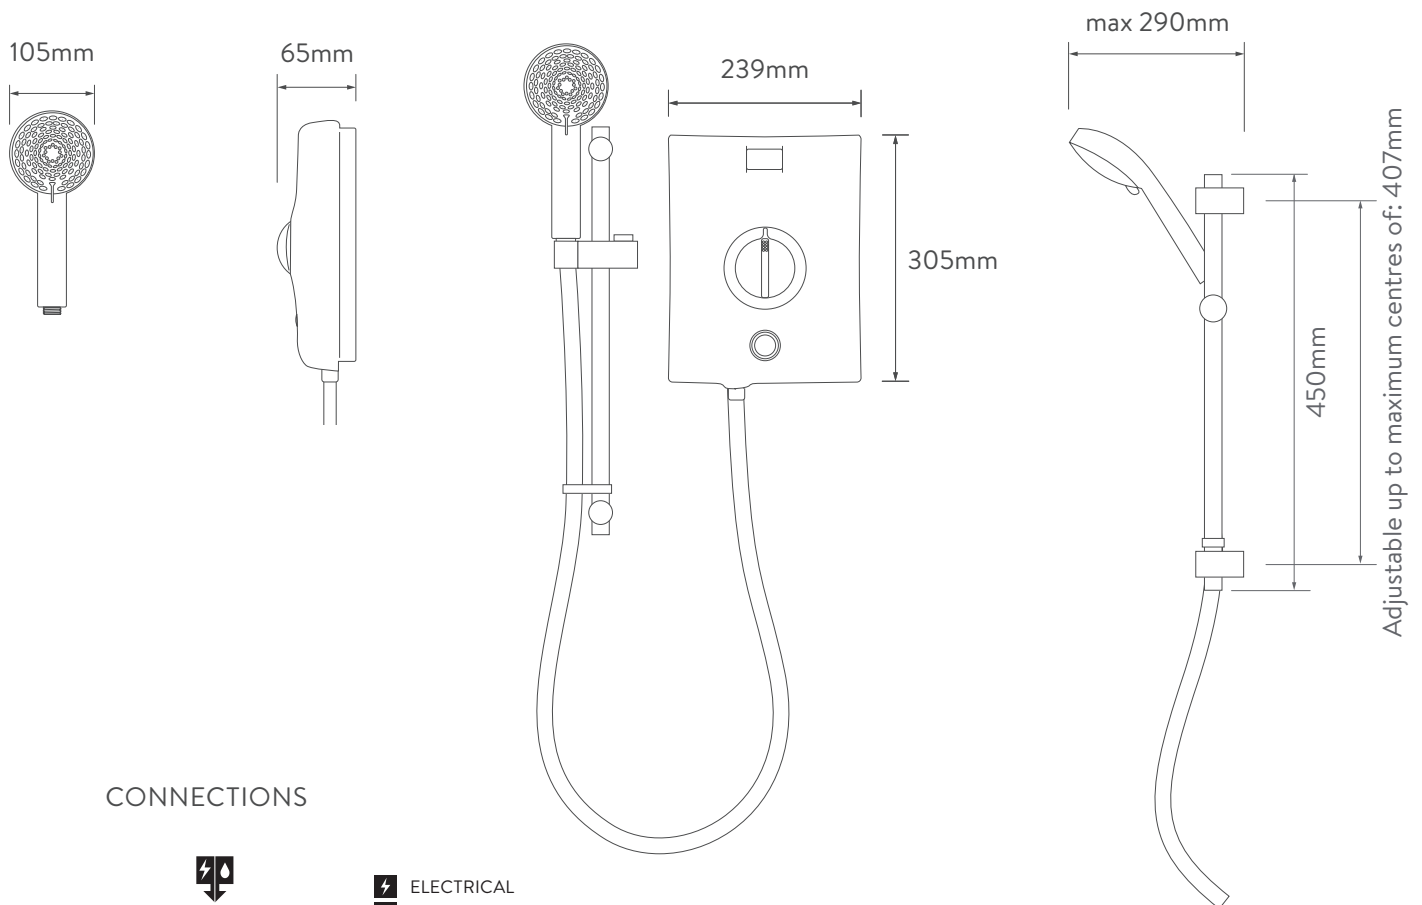

# AQUALISA QUARTZ™ ELECTRIC SHOWER

QZE10511

ELECTRIC 10.5KW WITH ADJUSTABLE HEAD  
- GRAPHITE/CHROME

## DIMENSIONAL DRAWINGS

### ELECTRIC SHOWER

QZE10511

ELECTRIC 10.5KW WITH ADJUSTABLE HEAD  
- GRAPHITE/CHROME

#### TECHNICAL SPECIFICATIONS

Power	10.5KW
Minimum pressure	0.9 bar
Maximum pressure	10 bar
Recommended maximum pressure	3 bar
Water entry points	Top, bottom and rear right
Cable entry points	Top, bottom and rear right
Inlet fitting connections	15mm compression
Outlet fitting connections	1/2" BSP thread
Electric requirements	Supply voltage 230 – 240V, MCB rating of 45/50KW.
Water system	Mains cold system
Features	Intuitive single dial
	Push button start/stop
	Rotary controls
	Heat safety features
	Phased shut down
	Heat sensor
	105mm handset, 5 spray patterns
Colour	Graphite/Chrome
Guarantee period	Shower unit – 2 years
	Shower head and kit – 2 years
Approvals	CE Marking
	BEAB
	European Water Label
	ERP Directive