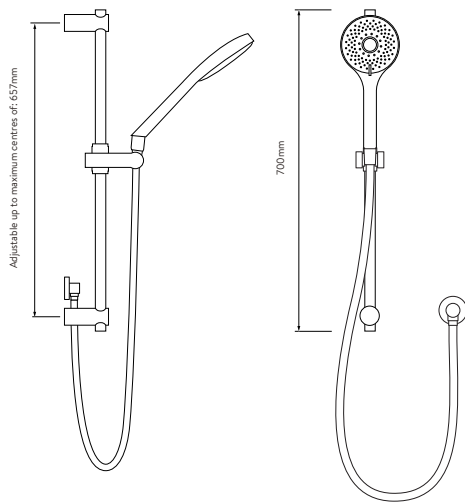

SHOWER RAIL KIT