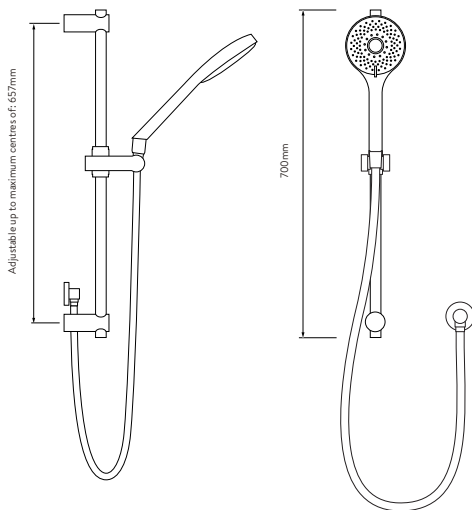

# AQUALISA OPTIC Q™

OPQ.A1.BV.  
DVFC.20

WITH ADJUSTABLE HEAD AND CEILING FIXED DRENCHER - HP/COMBI

## DIMENSIONAL DRAWINGS

### SHOWER RAIL KIT

### SHOWER HEAD