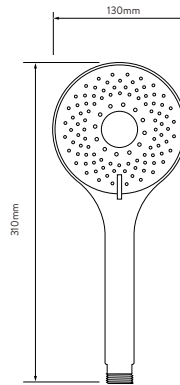

AQUALISA

OPTIC Q™

OPQ.A2.BV.
DVFC.20

WITH ADJUSTABLE HEAD AND CEILING FIXED DRENCHER - GRAVITY PUMPED

DIMENSIONAL DRAWINGS

FIXED CEILING DRENCHER

CONTROLLER

SHOWER RAIL KIT

SHOWER HEAD

AQUALISA SMARTVALVE™

SHOWER HOSE

DIVERTER

AQUALISA

OPTIC Q™

OPQ.A2.BV.
DVFC.20

WITH ADJUSTABLE HEAD AND CEILING FIXED DRENCHER - GRAVITY PUMPED

TECHNICAL SPECIFICATIONS

Minimum pressure requirements	Aqualisa SmartValve™ must be sited no higher than the base level of the cold water system
Maximum pressure requirements	1 bar (Gravity)
Aqualisa SmartValve™ inlet fitting connections	15mm push fit fittings, valve inlet centres 48mm, inlet supply positions – hot right, cold left
Aqualisa SmartValve™ and diverter outlet connections	15mm push fit
Permissible Aqualisa SmartValve™ and diverter siting locations	Loft, airing cupboard, under bath
Supply temperature	Cold inlet temperature 1°C (minimum) Cold inlet temperature 15°C (maximum) Hot inlet temperature 65°C (maximum)
Water system	Gravity
Features	Proximity sensor (to wake controller up)
	Large rotary temperature ring
	Digital display system
	User definable shower profiles / experiences (available via the Aqualisa app)
	Warm and ready indicator
	Optical on off switch
	Unique Q™ lever control
	Magnetically damped Q™ lever
	130mm Vita™ shower head with 3 spray patterns
	Wi-Fi & App compatible – control your product with your smart phone and smart home device e.g. Alexa
	App functions include start/stop, set your flow and temperature, shower timer, user dashboard, usage tracker and help & support
	Aqualisa SmartValve™
	Optional wireless rechargeable remote control
	You can select the shower outlet you want to start first everytime
Digital diverter technology	
Guarantee period	5-year guarantee - shower unit
	2-year guarantee - shower head and kit
Approvals	CE Marking
	BEAB