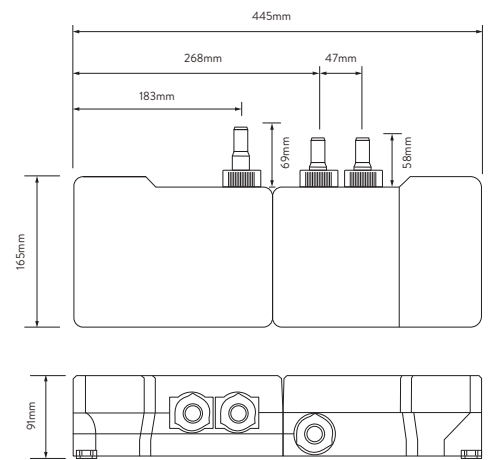

AQUALISA

OPTIC Q™

OPQ.A2.BV.
DVFC.20

WITH ADJUSTABLE HEAD AND CEILING FIXED DRENCHER - GRAVITY PUMPED

DIMENSIONAL DRAWINGS

FIXED CEILING DRENCHER

CONTROLLER

SHOWER RAIL KIT

SHOWER HEAD

AQUALISA SMARTVALVE™

SHOWER HOSE

DIVERTER

AQUALISA

OPTIC Q™

OPQ.A2.BV.
DVFC.20

WITH ADJUSTABLE HEAD AND CEILING FIXED DRENCHER - GRAVITY PUMPED

TECHNICAL SPECIFICATIONS

Minimum pressure requirements	Aqualisa SmartValve™ must be sited no higher than the base level of the cold water system
Maximum pressure requirements	1 bar (Gravity)
Aqualisa SmartValve™ inlet fitting connections	15mm push fit fittings, valve inlet centres 48mm, inlet supply positions – hot right, cold left
Aqualisa SmartValve™ and diverter outlet connections	15mm push fit
Permissible Aqualisa SmartValve™ and diverter siting locations	Loft, airing cupboard, under bath
Supply temperature	Cold inlet temperature 1°C (minimum) Cold inlet temperature 15°C (maximum) Hot inlet temperature 65°C (maximum)
Water system	Gravity
Features	Proximity sensor (to wake controller up)
	Large rotary temperature ring
	Digital display system
	User definable shower profiles / experiences (available via the Aqualisa app)
	Warm and ready indicator
	Optical on off switch
	Unique Q™ lever control
	Magnetically damped Q™ lever
	130mm Vita™ shower head with 3 spray patterns
	Wi-Fi & App compatible – control your product with your smart phone and smart home device e.g. Alexa
	App functions include start/stop, set your flow and temperature, shower timer, user dashboard, usage tracker and help & support
	Aqualisa SmartValve™
	Optional wireless rechargeable remote control
	You can select the shower outlet you want to start first everytime
Digital diverter technology	
Guarantee period	5-year guarantee - shower unit
	2-year guarantee - shower head and kit
Approvals	CE Marking
	BEAB