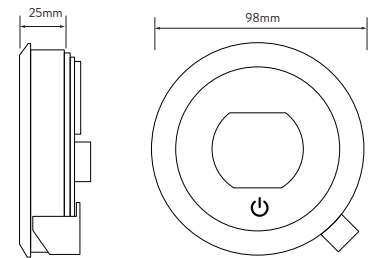

AQUALISA

OPTIC Q™

OPQ.A2.BV.
DVFC.20

WITH ADJUSTABLE HEAD AND CEILING FIXED DRENCHER - GRAVITY PUMPED

DIMENSIONAL DRAWINGS

FIXED CEILING DRENCHER

CONTROLLER

SHOWER RAIL KIT

SHOWER HEAD

AQUALISA SMARTVALVE™

SHOWER HOSE

DIVERTER

AQUALISA

OPTIC Q™

OPQ.A2.BV.
DVFC.20

WITH ADJUSTABLE HEAD AND CEILING FIXED DRENCHER - GRAVITY PUMPED

TECHNICAL SPECIFICATIONS

Minimum pressure requirements	Aqualisa SmartValve™ must be sited no higher than the base level of the cold water system
Maximum pressure requirements	1 bar (Gravity)
Aqualisa SmartValve™ inlet fitting connections	15mm push fit fittings, valve inlet centres 48mm, inlet supply positions – hot right, cold left
Aqualisa SmartValve™ and diverter outlet connections	15mm push fit
Permissible Aqualisa SmartValve™ and diverter siting locations	Loft, airing cupboard, under bath
Supply temperature	Cold inlet temperature 1°C (minimum) Cold inlet temperature 15°C (maximum) Hot inlet temperature 65°C (maximum)
Water system	Gravity
Features	Proximity sensor (to wake controller up)
	Large rotary temperature ring
	Digital display system
	User definable shower profiles / experiences (available via the Aqualisa app)
	Warm and ready indicator
	Optical on off switch
	Unique Q™ lever control
	Magnetically damped Q™ lever
	130mm Vita™ shower head with 3 spray patterns
	Wi-Fi & App compatible – control your product with your smart phone and smart home device e.g. Alexa
	App functions include start/stop, set your flow and temperature, shower timer, user dashboard, usage tracker and help & support
	Aqualisa SmartValve™
	Optional wireless rechargeable remote control
	You can select the shower outlet you want to start first everytime
Digital diverter technology	
Guarantee period	5-year guarantee - shower unit
	2-year guarantee - shower head and kit
Approvals	CE Marking
	BEAB