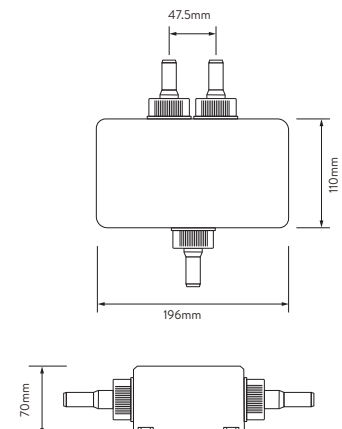

AQUALISA

OPTIC Q™

OPQ.A2.BV.
DVFC.20

WITH ADJUSTABLE HEAD AND CEILING FIXED DRENCHER - GRAVITY PUMPED

DIMENSIONAL DRAWINGS

FIXED CEILING DRENCHER

CONTROLLER

SHOWER RAIL KIT

SHOWER HEAD

AQUALISA SMARTVALVE™

SHOWER HOSE

DIVERTER

AQUALISA

OPTIC Q™

OPQ.A2.BV.
DVFC.20

WITH ADJUSTABLE HEAD AND CEILING FIXED DRENCHER - GRAVITY PUMPED

TECHNICAL SPECIFICATIONS

Minimum pressure requirements	Aqualisa SmartValve™ must be sited no higher than the base level of the cold water system
Maximum pressure requirements	1 bar (Gravity)
Aqualisa SmartValve™ inlet fitting connections	15mm push fit fittings, valve inlet centres 48mm, inlet supply positions – hot right, cold left
Aqualisa SmartValve™ and diverter outlet connections	15mm push fit
Permissible Aqualisa SmartValve™ and diverter siting locations	Loft, airing cupboard, under bath
Supply temperature	Cold inlet temperature 1°C (minimum) Cold inlet temperature 15°C (maximum) Hot inlet temperature 65°C (maximum)
Water system	Gravity
Features	Proximity sensor (to wake controller up)
	Large rotary temperature ring
	Digital display system
	User definable shower profiles / experiences (available via the Aqualisa app)
	Warm and ready indicator
	Optical on off switch
	Unique Q™ lever control
	Magnetically damped Q™ lever
	130mm Vita™ shower head with 3 spray patterns
	Wi-Fi & App compatible – control your product with your smart phone and smart home device e.g. Alexa
	App functions include start/stop, set your flow and temperature, shower timer, user dashboard, usage tracker and help & support
	Aqualisa SmartValve™
	Optional wireless rechargeable remote control
	You can select the shower outlet you want to start first everytime
Digital diverter technology	
Guarantee period	5-year guarantee - shower unit
	2-year guarantee - shower head and kit
Approvals	CE Marking
	BEAB