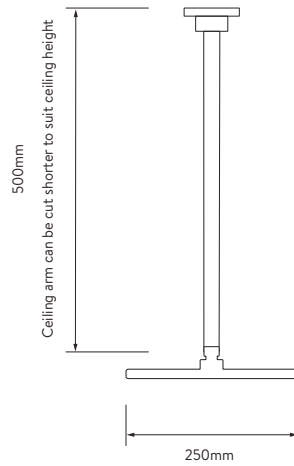

AQUALISA

OPTIC Q™

OPQ.A2.BV.
DVFC.20

WITH ADJUSTABLE HEAD AND CEILING FIXED DRENCHER - GRAVITY PUMPED

DIMENSIONAL DRAWINGS

FIXED CEILING DRENCHER

CONTROLLER

SHOWER RAIL KIT

SHOWER HEAD

AQUALISA SMARTVALVE™

SHOWER HOSE

DIVERTER

AQUALISA

OPTIC Q™

OPQ.A2.BV.
DVFC.20

WITH ADJUSTABLE HEAD AND CEILING FIXED DRENCHER - GRAVITY PUMPED

TECHNICAL SPECIFICATIONS

Minimum pressure requirements	Aqualisa SmartValve™ must be sited no higher than the base level of the cold water system
Maximum pressure requirements	1 bar (Gravity)
Aqualisa SmartValve™ inlet fitting connections	15mm push fit fittings, valve inlet centres 48mm, inlet supply positions – hot right, cold left
Aqualisa SmartValve™ and diverter outlet connections	15mm push fit
Permissible Aqualisa SmartValve™ and diverter siting locations	Loft, airing cupboard, under bath
Supply temperature	Cold inlet temperature 1°C (minimum) Cold inlet temperature 15°C (maximum) Hot inlet temperature 65°C (maximum)
Water system	Gravity
Features	Proximity sensor (to wake controller up)
	Large rotary temperature ring
	Digital display system
	User definable shower profiles / experiences (available via the Aqualisa app)
	Warm and ready indicator
	Optical on off switch
	Unique Q™ lever control
	Magnetically damped Q™ lever
	130mm Vita™ shower head with 3 spray patterns
	Wi-Fi & App compatible – control your product with your smart phone and smart home device e.g. Alexa
	App functions include start/stop, set your flow and temperature, shower timer, user dashboard, usage tracker and help & support
	Aqualisa SmartValve™
	Optional wireless rechargeable remote control
	You can select the shower outlet you want to start first everytime
Digital diverter technology	
Guarantee period	5-year guarantee - shower unit
	2-year guarantee - shower head and kit
Approvals	CE Marking
	BEAB