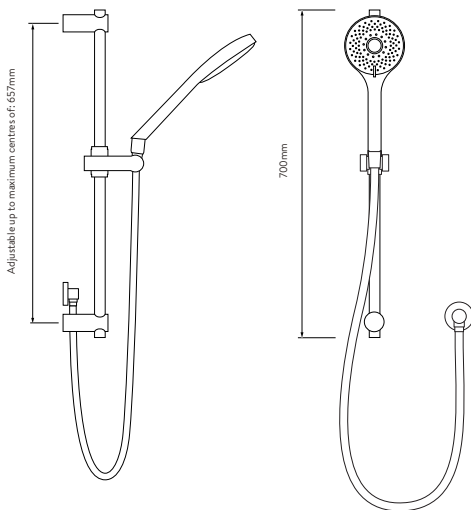

AQUALISA

OPTIC Q™

OPQ.A2.BV.
DVFC.20

WITH ADJUSTABLE HEAD AND CEILING FIXED DRENCHER - GRAVITY PUMPED

DIMENSIONAL DRAWINGS

FIXED CEILING DRENCHER

CONTROLLER

SHOWER RAIL KIT

SHOWER HEAD

AQUALISA SMARTVALVE™

SHOWER HOSE

DIVERTER

AQUALISA

OPTIC Q™

OPQ.A2.BV.
DVFC.20

WITH ADJUSTABLE HEAD AND CEILING FIXED DRENCHER - GRAVITY PUMPED

TECHNICAL SPECIFICATIONS

Minimum pressure requirements	Aqualisa SmartValve™ must be sited no higher than the base level of the cold water system
Maximum pressure requirements	1 bar (Gravity)
Aqualisa SmartValve™ inlet fitting connections	15mm push fit fittings, valve inlet centres 48mm, inlet supply positions – hot right, cold left
Aqualisa SmartValve™ and diverter outlet connections	15mm push fit
Permissible Aqualisa SmartValve™ and diverter siting locations	Loft, airing cupboard, under bath
Supply temperature	Cold inlet temperature 1°C (minimum) Cold inlet temperature 15°C (maximum) Hot inlet temperature 65°C (maximum)
Water system	Gravity
Features	Proximity sensor (to wake controller up)
	Large rotary temperature ring
	Digital display system
	User definable shower profiles / experiences (available via the Aqualisa app)
	Warm and ready indicator
	Optical on off switch
	Unique Q™ lever control
	Magnetically damped Q™ lever
	130mm Vita™ shower head with 3 spray patterns
	Wi-Fi & App compatible – control your product with your smart phone and smart home device e.g. Alexa
	App functions include start/stop, set your flow and temperature, shower timer, user dashboard, usage tracker and help & support
	Aqualisa SmartValve™
	Optional wireless rechargeable remote control
	You can select the shower outlet you want to start first everytime
Digital diverter technology	
Guarantee period	5-year guarantee - shower unit
	2-year guarantee - shower head and kit
Approvals	CE Marking
	BEAB