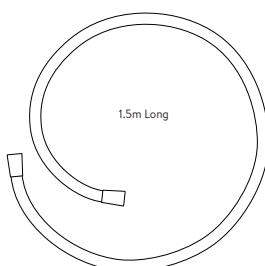

AQUALISA

OPTIC Q™

OPQ.A2.BV.
DVFC.20

WITH ADJUSTABLE HEAD AND CEILING FIXED DRENCHER - GRAVITY PUMPED

DIMENSIONAL DRAWINGS

FIXED CEILING DRENCHER

CONTROLLER

SHOWER RAIL KIT

SHOWER HEAD

AQUALISA SMARTVALVE™

SHOWER HOSE

DIVERTER

AQUALISA

OPTIC Q™

OPQ.A2.BV.
DVFC.20

WITH ADJUSTABLE HEAD AND CEILING FIXED DRENCHER - GRAVITY PUMPED

TECHNICAL SPECIFICATIONS

Minimum pressure requirements	Aqualisa SmartValve™ must be sited no higher than the base level of the cold water system
Maximum pressure requirements	1 bar (Gravity)
Aqualisa SmartValve™ inlet fitting connections	15mm push fit fittings, valve inlet centres 48mm, inlet supply positions – hot right, cold left
Aqualisa SmartValve™ and diverter outlet connections	15mm push fit
Permissible Aqualisa SmartValve™ and diverter siting locations	Loft, airing cupboard, under bath
Supply temperature	Cold inlet temperature 1°C (minimum) Cold inlet temperature 15°C (maximum) Hot inlet temperature 65°C (maximum)
Water system	Gravity
Features	Proximity sensor (to wake controller up)
	Large rotary temperature ring
	Digital display system
	User definable shower profiles / experiences (available via the Aqualisa app)
	Warm and ready indicator
	Optical on off switch
	Unique Q™ lever control
	Magnetically damped Q™ lever
	130mm Vita™ shower head with 3 spray patterns
	Wi-Fi & App compatible – control your product with your smart phone and smart home device e.g. Alexa
	App functions include start/stop, set your flow and temperature, shower timer, user dashboard, usage tracker and help & support
	Aqualisa SmartValve™
	Optional wireless rechargeable remote control
	You can select the shower outlet you want to start first everytime
Digital diverter technology	
Guarantee period	5-year guarantee - shower unit
	2-year guarantee - shower head and kit
Approvals	CE Marking
	BEAB