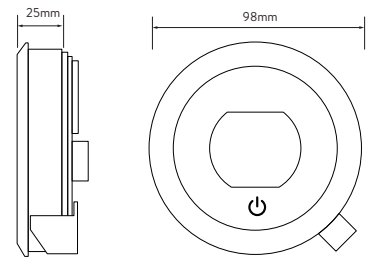

AQUALISA

OPTIC Q™

OPQ.A2.BV.
DVBTX.20

WITH ADJUSTABLE HEAD AND BATH OVERFLOW FILLER - GRAVITY PUMPED

DIMENSIONAL DRAWINGS

SHOWER RAIL KIT

SHOWER HEAD

CONTROLLER

AQUALISA SMARTVALVE™

BATH OVERFLOW FILLER

SHOWER HOSE

DIVERTER

AQUALISA

OPTIC Q™

OPQ.A2.BV.
DVBTX.20

WITH ADJUSTABLE HEAD AND BATH OVERFLOW FILLER - GRAVITY PUMPED

TECHNICAL SPECIFICATIONS

Minimum pressure requirements	Aqualisa SmartValve™ must be sited no higher than the base level of the cold water system
Maximum pressure requirements	1 bar (Gravity)
Aqualisa SmartValve™ inlet fitting connections	15mm push fit fittings, valve inlet centres 48mm, inlet supply positions – hot right, cold left
Aqualisa SmartValve™ and diverter outlet connections	15mm push fit
Permissible Aqualisa SmartValve™ and diverter siting locations	Loft, airing cupboard, under bath
Supply temperature	Cold inlet temperature 1°C (minimum) Cold inlet temperature 15°C (maximum) Hot inlet temperature 65°C (maximum)
Water system	Gravity
Features	Proximity sensor (to wake controller up)
	Large rotary temperature ring
	Digital display system
	User definable shower profiles / experiences (available via the Aqualisa app)
	Warm and ready indicator
	Optical on off switch
	Unique Q™ lever control
	Magnetically damped Q™ lever
	130mm Vita™ shower head with 3 spray patterns
	Wi-Fi & App compatible – control your product with your smart phone and smart home device e.g. Alexa
	App functions include start/stop, set your flow and temperature, shower timer, user dashboard, usage tracker and help & support
	Aqualisa SmartValve™
	Optional wireless rechargeable remote control
	You can select the shower outlet you want to start first everytime
Digital diverter technology	
Guarantee period	5-year guarantee - shower unit
	2-year guarantee - shower head and kit
Approvals	CE Marking
	BEAB