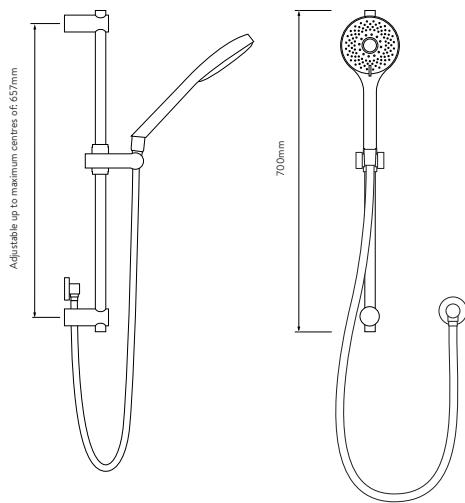

AQUALISA

OPTIC Q™

OPQ.A2.BV.
DVBTX.20

WITH ADJUSTABLE HEAD AND BATH OVERFLOW FILLER - GRAVITY PUMPED

DIMENSIONAL DRAWINGS

SHOWER RAIL KIT

SHOWER HEAD

CONTROLLER

AQUALISA SMARTVALVE™

BATH OVERFLOW FILLER

SHOWER HOSE

DIVERTER

AQUALISA

OPTIC Q™

OPQ.A2.BV.
DVBTX.20

WITH ADJUSTABLE HEAD AND BATH OVERFLOW FILLER - GRAVITY PUMPED

TECHNICAL SPECIFICATIONS

Minimum pressure requirements	Aqualisa SmartValve™ must be sited no higher than the base level of the cold water system
Maximum pressure requirements	1 bar (Gravity)
Aqualisa SmartValve™ inlet fitting connections	15mm push fit fittings, valve inlet centres 48mm, inlet supply positions – hot right, cold left
Aqualisa SmartValve™ and diverter outlet connections	15mm push fit
Permissible Aqualisa SmartValve™ and diverter siting locations	Loft, airing cupboard, under bath
Supply temperature	Cold inlet temperature 1°C (minimum) Cold inlet temperature 15°C (maximum) Hot inlet temperature 65°C (maximum)
Water system	Gravity
Features	Proximity sensor (to wake controller up)
	Large rotary temperature ring
	Digital display system
	User definable shower profiles / experiences (available via the Aqualisa app)
	Warm and ready indicator
	Optical on off switch
	Unique Q™ lever control
	Magnetically damped Q™ lever
	130mm Vita™ shower head with 3 spray patterns
	Wi-Fi & App compatible – control your product with your smart phone and smart home device e.g. Alexa
	App functions include start/stop, set your flow and temperature, shower timer, user dashboard, usage tracker and help & support
	Aqualisa SmartValve™
	Optional wireless rechargeable remote control
	You can select the shower outlet you want to start first everytime
Digital diverter technology	
Guarantee period	5-year guarantee - shower unit
	2-year guarantee - shower head and kit
Approvals	CE Marking
	BEAB