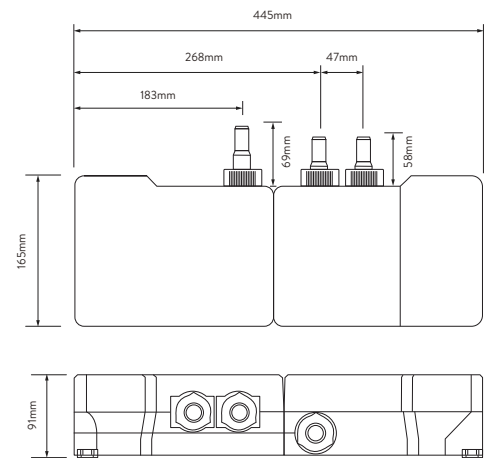

AQUALISA

OPTIC Q™

OPQ.A2.BV.
DVBTX.20

WITH ADJUSTABLE HEAD AND BATH OVERFLOW FILLER - GRAVITY PUMPED

DIMENSIONAL DRAWINGS

SHOWER RAIL KIT

SHOWER HEAD

CONTROLLER

AQUALISA SMARTVALVE™

BATH OVERFLOW FILLER

SHOWER HOSE

DIVERTER

AQUALISA

OPTIC Q™

OPQ.A2.BV.
DVBTX.20

WITH ADJUSTABLE HEAD AND BATH OVERFLOW FILLER - GRAVITY PUMPED

TECHNICAL SPECIFICATIONS

Minimum pressure requirements	Aqualisa SmartValve™ must be sited no higher than the base level of the cold water system
Maximum pressure requirements	1 bar (Gravity)
Aqualisa SmartValve™ inlet fitting connections	15mm push fit fittings, valve inlet centres 48mm, inlet supply positions – hot right, cold left
Aqualisa SmartValve™ and diverter outlet connections	15mm push fit
Permissible Aqualisa SmartValve™ and diverter siting locations	Loft, airing cupboard, under bath
Supply temperature	Cold inlet temperature 1°C (minimum) Cold inlet temperature 15°C (maximum) Hot inlet temperature 65°C (maximum)
Water system	Gravity
Features	Proximity sensor (to wake controller up)
	Large rotary temperature ring
	Digital display system
	User definable shower profiles / experiences (available via the Aqualisa app)
	Warm and ready indicator
	Optical on off switch
	Unique Q™ lever control
	Magnetically damped Q™ lever
	130mm Vita™ shower head with 3 spray patterns
	Wi-Fi & App compatible – control your product with your smart phone and smart home device e.g. Alexa
	App functions include start/stop, set your flow and temperature, shower timer, user dashboard, usage tracker and help & support
	Aqualisa SmartValve™
	Optional wireless rechargeable remote control
	You can select the shower outlet you want to start first everytime
Digital diverter technology	
Guarantee period	5-year guarantee - shower unit
	2-year guarantee - shower head and kit
Approvals	CE Marking
	BEAB