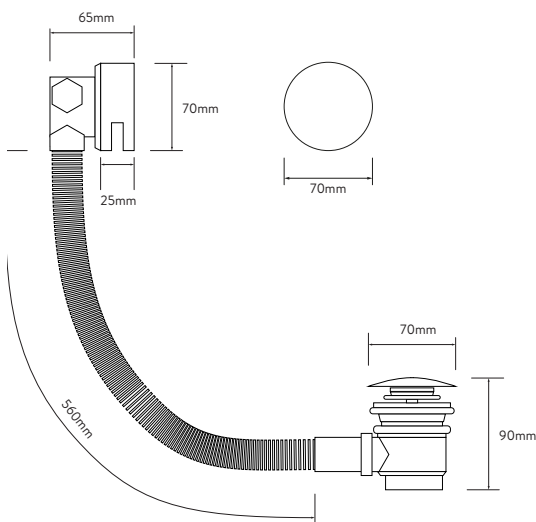

AQUALISA

OPTIC Q™

OPQ.A2.BV.
DVBTX.20

WITH ADJUSTABLE HEAD AND BATH OVERFLOW FILLER - GRAVITY PUMPED

DIMENSIONAL DRAWINGS

SHOWER RAIL KIT

SHOWER HEAD

CONTROLLER

AQUALISA SMARTVALVE™

BATH OVERFLOW FILLER

SHOWER HOSE

DIVERTER

AQUALISA

OPTIC Q™

OPQ.A2.BV.
DVBTX.20

WITH ADJUSTABLE HEAD AND BATH OVERFLOW FILLER - GRAVITY PUMPED

TECHNICAL SPECIFICATIONS

Minimum pressure requirements	Aqualisa SmartValve™ must be sited no higher than the base level of the cold water system
Maximum pressure requirements	1 bar (Gravity)
Aqualisa SmartValve™ inlet fitting connections	15mm push fit fittings, valve inlet centres 48mm, inlet supply positions – hot right, cold left
Aqualisa SmartValve™ and diverter outlet connections	15mm push fit
Permissible Aqualisa SmartValve™ and diverter siting locations	Loft, airing cupboard, under bath
Supply temperature	Cold inlet temperature 1°C (minimum) Cold inlet temperature 15°C (maximum) Hot inlet temperature 65°C (maximum)
Water system	Gravity
Features	Proximity sensor (to wake controller up)
	Large rotary temperature ring
	Digital display system
	User definable shower profiles / experiences (available via the Aqualisa app)
	Warm and ready indicator
	Optical on off switch
	Unique Q™ lever control
	Magnetically damped Q™ lever
	130mm Vita™ shower head with 3 spray patterns
	Wi-Fi & App compatible – control your product with your smart phone and smart home device e.g. Alexa
	App functions include start/stop, set your flow and temperature, shower timer, user dashboard, usage tracker and help & support
	Aqualisa SmartValve™
	Optional wireless rechargeable remote control
	You can select the shower outlet you want to start first everytime
Digital diverter technology	
Guarantee period	5-year guarantee - shower unit
	2-year guarantee - shower head and kit
Approvals	CE Marking
	BEAB