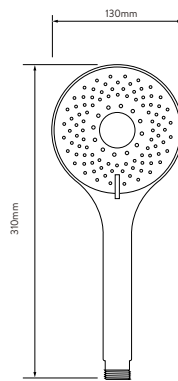

AQUALISA

OPTIC Q™

OPQ.A2.BV.
DVBTX.20

WITH ADJUSTABLE HEAD AND BATH OVERFLOW FILLER - GRAVITY PUMPED

DIMENSIONAL DRAWINGS

SHOWER RAIL KIT

SHOWER HEAD

CONTROLLER

AQUALISA SMARTVALVE™

BATH OVERFLOW FILLER

SHOWER HOSE

DIVERTER

AQUALISA

OPTIC Q™

OPQ.A2.BV.
DVBTX.20

WITH ADJUSTABLE HEAD AND BATH OVERFLOW FILLER - GRAVITY PUMPED

TECHNICAL SPECIFICATIONS

Minimum pressure requirements	Aqualisa SmartValve™ must be sited no higher than the base level of the cold water system
Maximum pressure requirements	1 bar (Gravity)
Aqualisa SmartValve™ inlet fitting connections	15mm push fit fittings, valve inlet centres 48mm, inlet supply positions – hot right, cold left
Aqualisa SmartValve™ and diverter outlet connections	15mm push fit
Permissible Aqualisa SmartValve™ and diverter siting locations	Loft, airing cupboard, under bath
Supply temperature	Cold inlet temperature 1°C (minimum) Cold inlet temperature 15°C (maximum) Hot inlet temperature 65°C (maximum)
Water system	Gravity
Features	Proximity sensor (to wake controller up)
	Large rotary temperature ring
	Digital display system
	User definable shower profiles / experiences (available via the Aqualisa app)
	Warm and ready indicator
	Optical on off switch
	Unique Q™ lever control
	Magnetically damped Q™ lever
	130mm Vita™ shower head with 3 spray patterns
	Wi-Fi & App compatible – control your product with your smart phone and smart home device e.g. Alexa
	App functions include start/stop, set your flow and temperature, shower timer, user dashboard, usage tracker and help & support
	Aqualisa SmartValve™
	Optional wireless rechargeable remote control
	You can select the shower outlet you want to start first everytime
Digital diverter technology	
Guarantee period	5-year guarantee - shower unit
	2-year guarantee - shower head and kit
Approvals	CE Marking
	BEAB