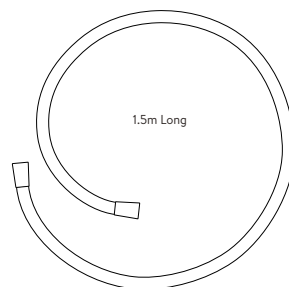

AQUALISA

OPTIC Q™

OPQ.A2.BV.
DVBTX.20

WITH ADJUSTABLE HEAD AND BATH OVERFLOW FILLER - GRAVITY PUMPED

DIMENSIONAL DRAWINGS

SHOWER RAIL KIT

SHOWER HEAD

CONTROLLER

AQUALISA SMARTVALVE™

BATH OVERFLOW FILLER

SHOWER HOSE

DIVERTER

AQUALISA

OPTIC Q™

OPQ.A2.BV.
DVBTX.20

WITH ADJUSTABLE HEAD AND BATH OVERFLOW FILLER - GRAVITY PUMPED

TECHNICAL SPECIFICATIONS

Minimum pressure requirements	Aqualisa SmartValve™ must be sited no higher than the base level of the cold water system
Maximum pressure requirements	1 bar (Gravity)
Aqualisa SmartValve™ inlet fitting connections	15mm push fit fittings, valve inlet centres 48mm, inlet supply positions – hot right, cold left
Aqualisa SmartValve™ and diverter outlet connections	15mm push fit
Permissible Aqualisa SmartValve™ and diverter siting locations	Loft, airing cupboard, under bath
Supply temperature	Cold inlet temperature 1°C (minimum) Cold inlet temperature 15°C (maximum) Hot inlet temperature 65°C (maximum)
Water system	Gravity
Features	Proximity sensor (to wake controller up)
	Large rotary temperature ring
	Digital display system
	User definable shower profiles / experiences (available via the Aqualisa app)
	Warm and ready indicator
	Optical on off switch
	Unique Q™ lever control
	Magnetically damped Q™ lever
	130mm Vita™ shower head with 3 spray patterns
	Wi-Fi & App compatible – control your product with your smart phone and smart home device e.g. Alexa
	App functions include start/stop, set your flow and temperature, shower timer, user dashboard, usage tracker and help & support
	Aqualisa SmartValve™
	Optional wireless rechargeable remote control
	You can select the shower outlet you want to start first everytime
Digital diverter technology	
Guarantee period	5-year guarantee - shower unit
	2-year guarantee - shower head and kit
Approvals	CE Marking
	BEAB