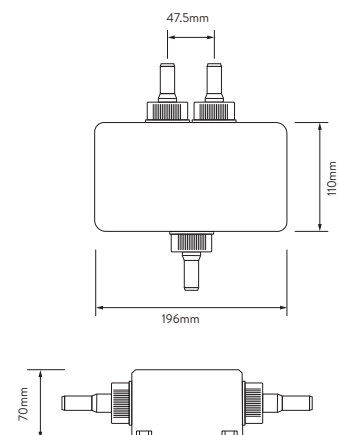

AQUALISA

OPTIC Q™

OPQ.A2.BV.
DVBTX.20

WITH ADJUSTABLE HEAD AND BATH OVERFLOW FILLER - GRAVITY PUMPED

DIMENSIONAL DRAWINGS

SHOWER RAIL KIT

SHOWER HEAD

CONTROLLER

AQUALISA SMARTVALVE™

BATH OVERFLOW FILLER

SHOWER HOSE

DIVERTER

AQUALISA

OPTIC Q™

OPQ.A2.BV.
DVBTX.20

WITH ADJUSTABLE HEAD AND BATH OVERFLOW FILLER - GRAVITY PUMPED

TECHNICAL SPECIFICATIONS

Minimum pressure requirements	Aqualisa SmartValve™ must be sited no higher than the base level of the cold water system
Maximum pressure requirements	1 bar (Gravity)
Aqualisa SmartValve™ inlet fitting connections	15mm push fit fittings, valve inlet centres 48mm, inlet supply positions – hot right, cold left
Aqualisa SmartValve™ and diverter outlet connections	15mm push fit
Permissible Aqualisa SmartValve™ and diverter siting locations	Loft, airing cupboard, under bath
Supply temperature	Cold inlet temperature 1°C (minimum) Cold inlet temperature 15°C (maximum) Hot inlet temperature 65°C (maximum)
Water system	Gravity
Features	Proximity sensor (to wake controller up)
	Large rotary temperature ring
	Digital display system
	User definable shower profiles / experiences (available via the Aqualisa app)
	Warm and ready indicator
	Optical on off switch
	Unique Q™ lever control
	Magnetically damped Q™ lever
	130mm Vita™ shower head with 3 spray patterns
	Wi-Fi & App compatible – control your product with your smart phone and smart home device e.g. Alexa
	App functions include start/stop, set your flow and temperature, shower timer, user dashboard, usage tracker and help & support
	Aqualisa SmartValve™
	Optional wireless rechargeable remote control
	You can select the shower outlet you want to start first everytime
Digital diverter technology	
Guarantee period	5-year guarantee - shower unit
	2-year guarantee - shower head and kit
Approvals	CE Marking
	BEAB