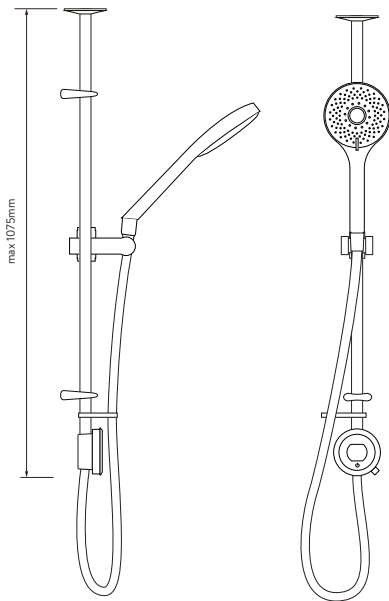

AQUALISA OPTIC Q™

OPQ.A2.EV.20

EXPOSED WITH ADJUSTABLE HEAD - GRAVITY PUMPED

DIMENSIONAL DRAWINGS

EXPOSED SHOWER RAIL KIT

SHOWER HEAD

AQUALISA SMARTVALVE™

CONTROLLER

SHOWER HOSE

EXPOSED WITH ADJUSTABLE HEAD - GRAVITY PUMPED

TECHNICAL SPECIFICATIONS

Minimum pressure requirements	Aqualisa SmartValve™ must be sited no higher than the base level of the cold water system
Maximum pressure requirements	1 bar (Gravity)
Aqualisa SmartValve™ inlet fitting connections	15mm push fit fittings, valve inlet centres 48mm, inlet supply positions – hot right, cold left
Aqualisa SmartValve™ outlet fitting connection	15mm push fit
Permissible Aqualisa SmartValve™ siting locations	Loft, airing cupboard, under bath
Supply temperature	Cold inlet temperature 1°C (minimum) Cold inlet temperature 15°C (maximum) Hot inlet temperature 65°C (maximum)
Water system	Gravity
Features	Proximity sensor (to wake controller up)
	Large rotary temperature ring
	Digital display system
	User definable shower profiles / experiences (available via the Aqualisa app)
	Warm and ready indicator
	Optical on off switch
	Unique Q™ lever control
	Magnetically damped Q™ lever
	130mm Vita™ shower head with 3 spray patterns
	Wi-Fi & App compatible – control your product with your smart phone and smart home device e.g. Alexa
	App functions include start/stop, set your flow and temperature, shower timer, user dashboard, usage tracker and help & support
	Aqualisa SmartValve™
	Optional wireless rechargeable remote control
Guarantee period	5-year guarantee - shower unit
	2-year guarantee - shower head and kit
Approvals	CE Marking
	BEAB