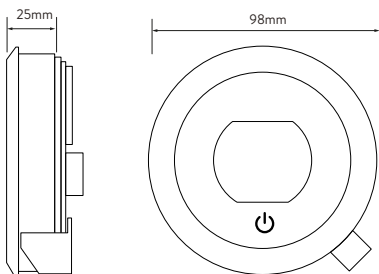

AQUALISA OPTIC Q™

OPQ.A2.EV.20

EXPOSED WITH ADJUSTABLE HEAD - GRAVITY PUMPED

DIMENSIONAL DRAWINGS

EXPOSED SHOWER RAIL KIT

SHOWER HEAD

AQUALISA SMARTVALVE™

CONTROLLER

SHOWER HOSE

EXPOSED WITH ADJUSTABLE HEAD - GRAVITY PUMPED

TECHNICAL SPECIFICATIONS

Minimum pressure requirements	Aqualisa SmartValve™ must be sited no higher than the base level of the cold water system
Maximum pressure requirements	1 bar (Gravity)
Aqualisa SmartValve™ inlet fitting connections	15mm push fit fittings, valve inlet centres 48mm, inlet supply positions – hot right, cold left
Aqualisa SmartValve™ outlet fitting connection	15mm push fit
Permissible Aqualisa SmartValve™ siting locations	Loft, airing cupboard, under bath
Supply temperature	Cold inlet temperature 1°C (minimum) Cold inlet temperature 15°C (maximum) Hot inlet temperature 65°C (maximum)
Water system	Gravity
Features	Proximity sensor (to wake controller up)
	Large rotary temperature ring
	Digital display system
	User definable shower profiles / experiences (available via the Aqualisa app)
	Warm and ready indicator
	Optical on off switch
	Unique Q™ lever control
	Magnetically damped Q™ lever
	130mm Vita™ shower head with 3 spray patterns
	Wi-Fi & App compatible – control your product with your smart phone and smart home device e.g. Alexa
	App functions include start/stop, set your flow and temperature, shower timer, user dashboard, usage tracker and help & support
	Aqualisa SmartValve™
	Optional wireless rechargeable remote control
Guarantee period	5-year guarantee - shower unit
	2-year guarantee - shower head and kit
Approvals	CE Marking
	BEAB