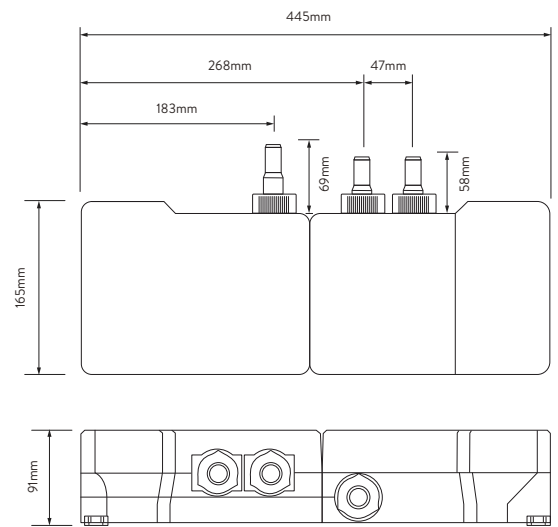

AQUALISA OPTIC Q™

OPQ.A2.EV.20

EXPOSED WITH ADJUSTABLE HEAD - GRAVITY PUMPED

DIMENSIONAL DRAWINGS

EXPOSED SHOWER RAIL KIT

SHOWER HEAD

AQUALISA SMARTVALVE™

CONTROLLER

SHOWER HOSE

EXPOSED WITH ADJUSTABLE HEAD - GRAVITY PUMPED

TECHNICAL SPECIFICATIONS

Minimum pressure requirements	Aqualisa SmartValve™ must be sited no higher than the base level of the cold water system
Maximum pressure requirements	1 bar (Gravity)
Aqualisa SmartValve™ inlet fitting connections	15mm push fit fittings, valve inlet centres 48mm, inlet supply positions – hot right, cold left
Aqualisa SmartValve™ outlet fitting connection	15mm push fit
Permissible Aqualisa SmartValve™ siting locations	Loft, airing cupboard, under bath
Supply temperature	Cold inlet temperature 1°C (minimum) Cold inlet temperature 15°C (maximum) Hot inlet temperature 65°C (maximum)
Water system	Gravity
Features	Proximity sensor (to wake controller up)
	Large rotary temperature ring
	Digital display system
	User definable shower profiles / experiences (available via the Aqualisa app)
	Warm and ready indicator
	Optical on off switch
	Unique Q™ lever control
	Magnetically damped Q™ lever
	130mm Vita™ shower head with 3 spray patterns
	Wi-Fi & App compatible – control your product with your smart phone and smart home device e.g. Alexa
	App functions include start/stop, set your flow and temperature, shower timer, user dashboard, usage tracker and help & support
	Aqualisa SmartValve™
	Optional wireless rechargeable remote control
Guarantee period	5-year guarantee - shower unit
	2-year guarantee - shower head and kit
Approvals	CE Marking
	BEAB