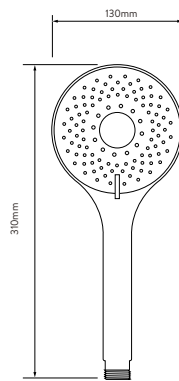

AQUALISA OPTIC Q™

OPQ.A2.EV.20

EXPOSED WITH ADJUSTABLE HEAD - GRAVITY PUMPED

DIMENSIONAL DRAWINGS

EXPOSED SHOWER RAIL KIT

SHOWER HEAD

AQUALISA SMARTVALVE™

CONTROLLER

SHOWER HOSE

EXPOSED WITH ADJUSTABLE HEAD - GRAVITY PUMPED

TECHNICAL SPECIFICATIONS

Minimum pressure requirements	Aqualisa SmartValve™ must be sited no higher than the base level of the cold water system
Maximum pressure requirements	1 bar (Gravity)
Aqualisa SmartValve™ inlet fitting connections	15mm push fit fittings, valve inlet centres 48mm, inlet supply positions – hot right, cold left
Aqualisa SmartValve™ outlet fitting connection	15mm push fit
Permissible Aqualisa SmartValve™ siting locations	Loft, airing cupboard, under bath
Supply temperature	Cold inlet temperature 1°C (minimum) Cold inlet temperature 15°C (maximum) Hot inlet temperature 65°C (maximum)
Water system	Gravity
Features	Proximity sensor (to wake controller up)
	Large rotary temperature ring
	Digital display system
	User definable shower profiles / experiences (available via the Aqualisa app)
	Warm and ready indicator
	Optical on off switch
	Unique Q™ lever control
	Magnetically damped Q™ lever
	130mm Vita™ shower head with 3 spray patterns
	Wi-Fi & App compatible – control your product with your smart phone and smart home device e.g. Alexa
	App functions include start/stop, set your flow and temperature, shower timer, user dashboard, usage tracker and help & support
	Aqualisa SmartValve™
	Optional wireless rechargeable remote control
Guarantee period	5-year guarantee - shower unit
	2-year guarantee - shower head and kit
Approvals	CE Marking
	BEAB