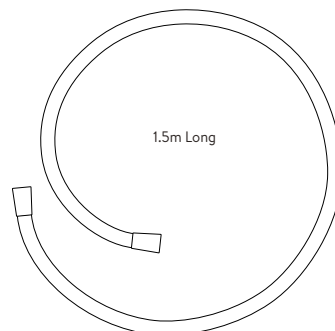

AQUALISA OPTIC Q™

OPQ.A2.EV.20

EXPOSED WITH ADJUSTABLE HEAD - GRAVITY PUMPED

DIMENSIONAL DRAWINGS

EXPOSED SHOWER RAIL KIT

SHOWER HEAD

AQUALISA SMARTVALVE™

CONTROLLER

SHOWER HOSE

EXPOSED WITH ADJUSTABLE HEAD - GRAVITY PUMPED

TECHNICAL SPECIFICATIONS

Minimum pressure requirements	Aqualisa SmartValve™ must be sited no higher than the base level of the cold water system
Maximum pressure requirements	1 bar (Gravity)
Aqualisa SmartValve™ inlet fitting connections	15mm push fit fittings, valve inlet centres 48mm, inlet supply positions – hot right, cold left
Aqualisa SmartValve™ outlet fitting connection	15mm push fit
Permissible Aqualisa SmartValve™ siting locations	Loft, airing cupboard, under bath
Supply temperature	Cold inlet temperature 1°C (minimum) Cold inlet temperature 15°C (maximum) Hot inlet temperature 65°C (maximum)
Water system	Gravity
Features	Proximity sensor (to wake controller up)
	Large rotary temperature ring
	Digital display system
	User definable shower profiles / experiences (available via the Aqualisa app)
	Warm and ready indicator
	Optical on off switch
	Unique Q™ lever control
	Magnetically damped Q™ lever
	130mm Vita™ shower head with 3 spray patterns
	Wi-Fi & App compatible – control your product with your smart phone and smart home device e.g. Alexa
	App functions include start/stop, set your flow and temperature, shower timer, user dashboard, usage tracker and help & support
	Aqualisa SmartValve™
	Optional wireless rechargeable remote control
Guarantee period	5-year guarantee - shower unit
	2-year guarantee - shower head and kit
Approvals	CE Marking
	BEAB