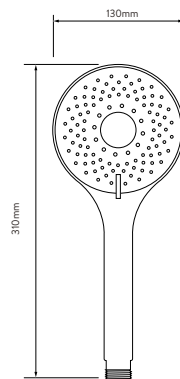

AQUALISA

OPTIC Q™

OPQ.A1.EV.
DVFC.20

EXPOSED WITH ADJUSTABLE HEAD AND CEILING FIXED DRENCHER - HP/COMBI

DIMENSIONAL DRAWINGS

FIXED CEILING DRENCHER

CONTROLLER

EXPOSED SHOWER RAIL KIT

SHOWER HEAD

AQUALISA SMARTVALVE™

SHOWER HOSE

DIVERTER

EXPOSED WITH ADJUSTABLE HEAD AND CEILING FIXED DRENCHER - HP/COMBI

TECHNICAL SPECIFICATIONS

Minimum pressure requirements	1 bar
Maximum pressure requirements	7 bar
Aqualisa SmartValve™ inlet fitting connections	15mm push fit fittings, valve inlet centres 48mm, inlet supply positions – hot right, cold left
Aqualisa SmartValve™ and diverter outlet connections	15mm push fit
Permissible Aqualisa SmartValve™ and diverter siting locations	Loft, airing cupboard, under bath
Supply temperature	Cold inlet temperature 1°C (minimum) Cold inlet temperature 15°C (maximum) Hot inlet temperature 65°C (maximum)
Water system	HP / Combi / Boosted gravity
Features	Proximity sensor (to wake controller up)
	Large rotary temperature ring
	Digital display system
	User definable shower profiles / experiences (available via the Aqualisa app)
	Warm and ready indicator
	Optical on off switch
	Unique Q™ lever control
	Magnetically damped Q™ lever
	130mm Vita™ shower head with 3 spray patterns
	Wi-Fi & App compatible – control your product with your smart phone and smart home device e.g. Alexa
	App functions include start/stop, set your flow and temperature, shower timer, user dashboard, usage tracker and help & support
	Aqualisa SmartValve™
	Optional wireless rechargeable remote control
	You can select the shower outlet you want to start first everytime
Digital diverter technology	
Guarantee period	5-year guarantee - shower unit
	2-year guarantee - shower head and kit
Approvals	CE Marking
	BEAB