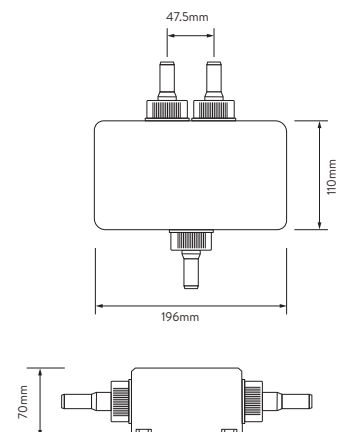

AQUALISA

OPTIC Q™

OPQ.A1.EV.
DVFC.20

EXPOSED WITH ADJUSTABLE HEAD AND CEILING FIXED DRENCHER - HP/COMBI

DIMENSIONAL DRAWINGS

FIXED CEILING DRENCHER

CONTROLLER

EXPOSED SHOWER RAIL KIT

SHOWER HEAD

AQUALISA SMARTVALVE™

SHOWER HOSE

DIVERTER

EXPOSED WITH ADJUSTABLE HEAD AND CEILING FIXED DRENCHER - HP/COMBI

TECHNICAL SPECIFICATIONS

Minimum pressure requirements	1 bar
Maximum pressure requirements	7 bar
Aqualisa SmartValve™ inlet fitting connections	15mm push fit fittings, valve inlet centres 48mm, inlet supply positions – hot right, cold left
Aqualisa SmartValve™ and diverter outlet connections	15mm push fit
Permissible Aqualisa SmartValve™ and diverter siting locations	Loft, airing cupboard, under bath
Supply temperature	Cold inlet temperature 1°C (minimum) Cold inlet temperature 15°C (maximum) Hot inlet temperature 65°C (maximum)
Water system	HP / Combi / Boosted gravity
Features	Proximity sensor (to wake controller up)
	Large rotary temperature ring
	Digital display system
	User definable shower profiles / experiences (available via the Aqualisa app)
	Warm and ready indicator
	Optical on off switch
	Unique Q™ lever control
	Magnetically damped Q™ lever
	130mm Vita™ shower head with 3 spray patterns
	Wi-Fi & App compatible – control your product with your smart phone and smart home device e.g. Alexa
	App functions include start/stop, set your flow and temperature, shower timer, user dashboard, usage tracker and help & support
	Aqualisa SmartValve™
	Optional wireless rechargeable remote control
	You can select the shower outlet you want to start first everytime
Digital diverter technology	
Guarantee period	5-year guarantee - shower unit
	2-year guarantee - shower head and kit
Approvals	CE Marking
	BEAB