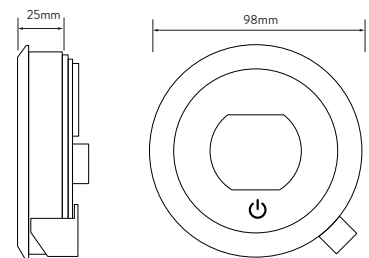

AQUALISA

OPTIC Q™

OPQ.A1.EV.
DVFC.20

EXPOSED WITH ADJUSTABLE HEAD AND CEILING FIXED DRENCHER - HP/COMBI

DIMENSIONAL DRAWINGS

FIXED CEILING DRENCHER

CONTROLLER

EXPOSED SHOWER RAIL KIT

SHOWER HEAD

AQUALISA SMARTVALVE™

SHOWER HOSE

DIVERTER

EXPOSED WITH ADJUSTABLE HEAD AND CEILING FIXED DRENCHER - HP/COMBI

TECHNICAL SPECIFICATIONS

Minimum pressure requirements	1 bar
Maximum pressure requirements	7 bar
Aqualisa SmartValve™ inlet fitting connections	15mm push fit fittings, valve inlet centres 48mm, inlet supply positions – hot right, cold left
Aqualisa SmartValve™ and diverter outlet connections	15mm push fit
Permissible Aqualisa SmartValve™ and diverter siting locations	Loft, airing cupboard, under bath
Supply temperature	Cold inlet temperature 1°C (minimum) Cold inlet temperature 15°C (maximum) Hot inlet temperature 65°C (maximum)
Water system	HP / Combi / Boosted gravity
Features	Proximity sensor (to wake controller up)
	Large rotary temperature ring
	Digital display system
	User definable shower profiles / experiences (available via the Aqualisa app)
	Warm and ready indicator
	Optical on off switch
	Unique Q™ lever control
	Magnetically damped Q™ lever
	130mm Vita™ shower head with 3 spray patterns
	Wi-Fi & App compatible – control your product with your smart phone and smart home device e.g. Alexa
	App functions include start/stop, set your flow and temperature, shower timer, user dashboard, usage tracker and help & support
	Aqualisa SmartValve™
	Optional wireless rechargeable remote control
	You can select the shower outlet you want to start first everytime
Digital diverter technology	
Guarantee period	5-year guarantee - shower unit
	2-year guarantee - shower head and kit
Approvals	CE Marking
	BEAB