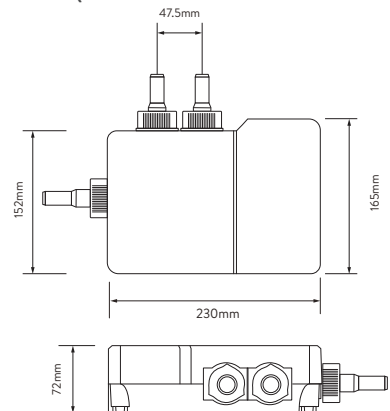

AQUALISA

OPTIC Q™

OPQ.A1.EV.
DVFC.20

EXPOSED WITH ADJUSTABLE HEAD AND CEILING FIXED DRENCHER - HP/COMBI

DIMENSIONAL DRAWINGS

FIXED CEILING DRENCHER

CONTROLLER

EXPOSED SHOWER RAIL KIT

SHOWER HEAD

AQUALISA SMARTVALVE™

SHOWER HOSE

DIVERTER

EXPOSED WITH ADJUSTABLE HEAD AND CEILING FIXED DRENCHER - HP/COMBI

TECHNICAL SPECIFICATIONS

Minimum pressure requirements	1 bar
Maximum pressure requirements	7 bar
Aqualisa SmartValve™ inlet fitting connections	15mm push fit fittings, valve inlet centres 48mm, inlet supply positions – hot right, cold left
Aqualisa SmartValve™ and diverter outlet connections	15mm push fit
Permissible Aqualisa SmartValve™ and diverter siting locations	Loft, airing cupboard, under bath
Supply temperature	Cold inlet temperature 1°C (minimum) Cold inlet temperature 15°C (maximum) Hot inlet temperature 65°C (maximum)
Water system	HP / Combi / Boosted gravity
Features	Proximity sensor (to wake controller up)
	Large rotary temperature ring
	Digital display system
	User definable shower profiles / experiences (available via the Aqualisa app)
	Warm and ready indicator
	Optical on off switch
	Unique Q™ lever control
	Magnetically damped Q™ lever
	130mm Vita™ shower head with 3 spray patterns
	Wi-Fi & App compatible – control your product with your smart phone and smart home device e.g. Alexa
	App functions include start/stop, set your flow and temperature, shower timer, user dashboard, usage tracker and help & support
	Aqualisa SmartValve™
	Optional wireless rechargeable remote control
	You can select the shower outlet you want to start first everytime
Digital diverter technology	
Guarantee period	5-year guarantee - shower unit
	2-year guarantee - shower head and kit
Approvals	CE Marking
	BEAB