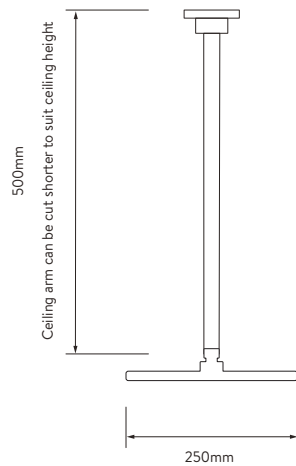

AQUALISA

OPTIC Q™

OPQ.A1.EV.
DVFC.20

EXPOSED WITH ADJUSTABLE HEAD AND CEILING FIXED DRENCHER - HP/COMBI

DIMENSIONAL DRAWINGS

FIXED CEILING DRENCHER

CONTROLLER

EXPOSED SHOWER RAIL KIT

SHOWER HEAD

AQUALISA SMARTVALVE™

SHOWER HOSE

DIVERTER

EXPOSED WITH ADJUSTABLE HEAD AND CEILING FIXED DRENCHER - HP/COMBI

TECHNICAL SPECIFICATIONS

Minimum pressure requirements	1 bar
Maximum pressure requirements	7 bar
Aqualisa SmartValve™ inlet fitting connections	15mm push fit fittings, valve inlet centres 48mm, inlet supply positions – hot right, cold left
Aqualisa SmartValve™ and diverter outlet connections	15mm push fit
Permissible Aqualisa SmartValve™ and diverter siting locations	Loft, airing cupboard, under bath
Supply temperature	Cold inlet temperature 1°C (minimum) Cold inlet temperature 15°C (maximum) Hot inlet temperature 65°C (maximum)
Water system	HP / Combi / Boosted gravity
Features	Proximity sensor (to wake controller up)
	Large rotary temperature ring
	Digital display system
	User definable shower profiles / experiences (available via the Aqualisa app)
	Warm and ready indicator
	Optical on off switch
	Unique Q™ lever control
	Magnetically damped Q™ lever
	130mm Vita™ shower head with 3 spray patterns
	Wi-Fi & App compatible – control your product with your smart phone and smart home device e.g. Alexa
	App functions include start/stop, set your flow and temperature, shower timer, user dashboard, usage tracker and help & support
	Aqualisa SmartValve™
	Optional wireless rechargeable remote control
	You can select the shower outlet you want to start first everytime
Digital diverter technology	
Guarantee period	5-year guarantee - shower unit
	2-year guarantee - shower head and kit
Approvals	CE Marking
	BEAB