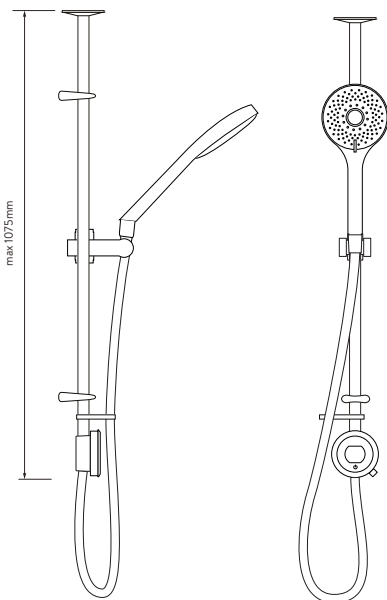

AQUALISA

OPTIC Q™

OPQ.A1.EV.
DVFC.20

EXPOSED WITH ADJUSTABLE HEAD AND CEILING FIXED DRENCHER - HP/COMBI

DIMENSIONAL DRAWINGS

FIXED CEILING DRENCHER

CONTROLLER

EXPOSED SHOWER RAIL KIT

SHOWER HEAD

AQUALISA SMARTVALVE™

SHOWER HOSE

DIVERTER

EXPOSED WITH ADJUSTABLE HEAD AND CEILING FIXED DRENCHER - HP/COMBI

TECHNICAL SPECIFICATIONS

Minimum pressure requirements	1 bar
Maximum pressure requirements	7 bar
Aqualisa SmartValve™ inlet fitting connections	15mm push fit fittings, valve inlet centres 48mm, inlet supply positions – hot right, cold left
Aqualisa SmartValve™ and diverter outlet connections	15mm push fit
Permissible Aqualisa SmartValve™ and diverter siting locations	Loft, airing cupboard, under bath
Supply temperature	Cold inlet temperature 1°C (minimum) Cold inlet temperature 15°C (maximum) Hot inlet temperature 65°C (maximum)
Water system	HP / Combi / Boosted gravity
Features	Proximity sensor (to wake controller up)
	Large rotary temperature ring
	Digital display system
	User definable shower profiles / experiences (available via the Aqualisa app)
	Warm and ready indicator
	Optical on off switch
	Unique Q™ lever control
	Magnetically damped Q™ lever
	130mm Vita™ shower head with 3 spray patterns
	Wi-Fi & App compatible – control your product with your smart phone and smart home device e.g. Alexa
	App functions include start/stop, set your flow and temperature, shower timer, user dashboard, usage tracker and help & support
	Aqualisa SmartValve™
	Optional wireless rechargeable remote control
	You can select the shower outlet you want to start first everytime
Digital diverter technology	
Guarantee period	5-year guarantee - shower unit
	2-year guarantee - shower head and kit
Approvals	CE Marking
	BEAB