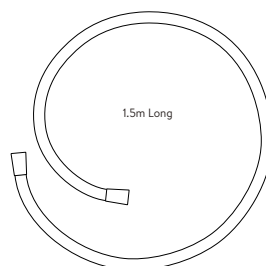

AQUALISA

OPTIC Q™

OPQ.A1.EV.
DVFC.20

EXPOSED WITH ADJUSTABLE HEAD AND CEILING FIXED DRENCHER - HP/COMBI

DIMENSIONAL DRAWINGS

FIXED CEILING DRENCHER

CONTROLLER

EXPOSED SHOWER RAIL KIT

SHOWER HEAD

AQUALISA SMARTVALVE™

SHOWER HOSE

DIVERTER

EXPOSED WITH ADJUSTABLE HEAD AND CEILING FIXED DRENCHER - HP/COMBI

TECHNICAL SPECIFICATIONS

Minimum pressure requirements	1 bar
Maximum pressure requirements	7 bar
Aqualisa SmartValve™ inlet fitting connections	15mm push fit fittings, valve inlet centres 48mm, inlet supply positions – hot right, cold left
Aqualisa SmartValve™ and diverter outlet connections	15mm push fit
Permissible Aqualisa SmartValve™ and diverter siting locations	Loft, airing cupboard, under bath
Supply temperature	Cold inlet temperature 1°C (minimum) Cold inlet temperature 15°C (maximum) Hot inlet temperature 65°C (maximum)
Water system	HP / Combi / Boosted gravity
Features	Proximity sensor (to wake controller up)
	Large rotary temperature ring
	Digital display system
	User definable shower profiles / experiences (available via the Aqualisa app)
	Warm and ready indicator
	Optical on off switch
	Unique Q™ lever control
	Magnetically damped Q™ lever
	130mm Vita™ shower head with 3 spray patterns
	Wi-Fi & App compatible – control your product with your smart phone and smart home device e.g. Alexa
	App functions include start/stop, set your flow and temperature, shower timer, user dashboard, usage tracker and help & support
	Aqualisa SmartValve™
	Optional wireless rechargeable remote control
	You can select the shower outlet you want to start first everytime
Digital diverter technology	
Guarantee period	5-year guarantee - shower unit
	2-year guarantee - shower head and kit
Approvals	CE Marking
	BEAB