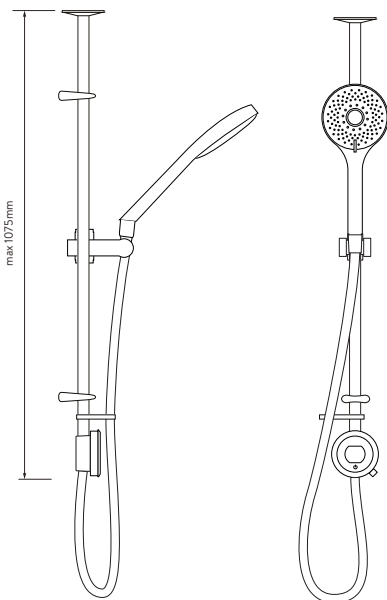

# AQUALISA OPTIC Q™

OPQ.A2.EV.  
DVFC.20

EXPOSED WITH ADJUSTABLE HEAD AND CEILING FIXED DRENCHER - GRAVITY PUMPED

## DIMENSIONAL DRAWINGS

### SHOWER HEAD

### DIVERTER

EXPOSED WITH ADJUSTABLE HEAD AND CEILING FIXED DRENCHER - GRAVITY PUMPED