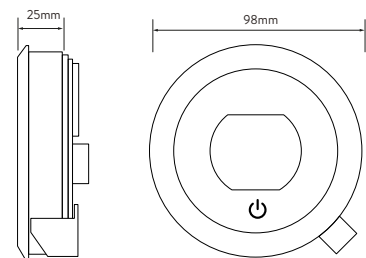

CONTROLLER