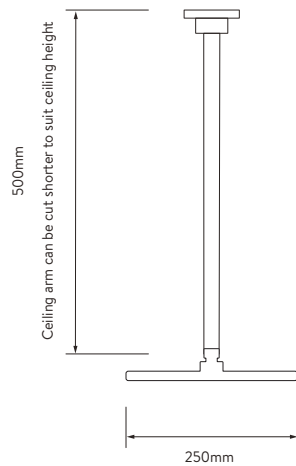

SHOWER HEAD

AQUALISA OPTIC Q™

OPQ.A2.EV.
DVFC.20

EXPOSED WITH ADJUSTABLE HEAD AND CEILING FIXED DRENCHER - GRAVITY PUMPED

DIMENSIONAL DRAWINGS

FIXED CEILING DRENCHER