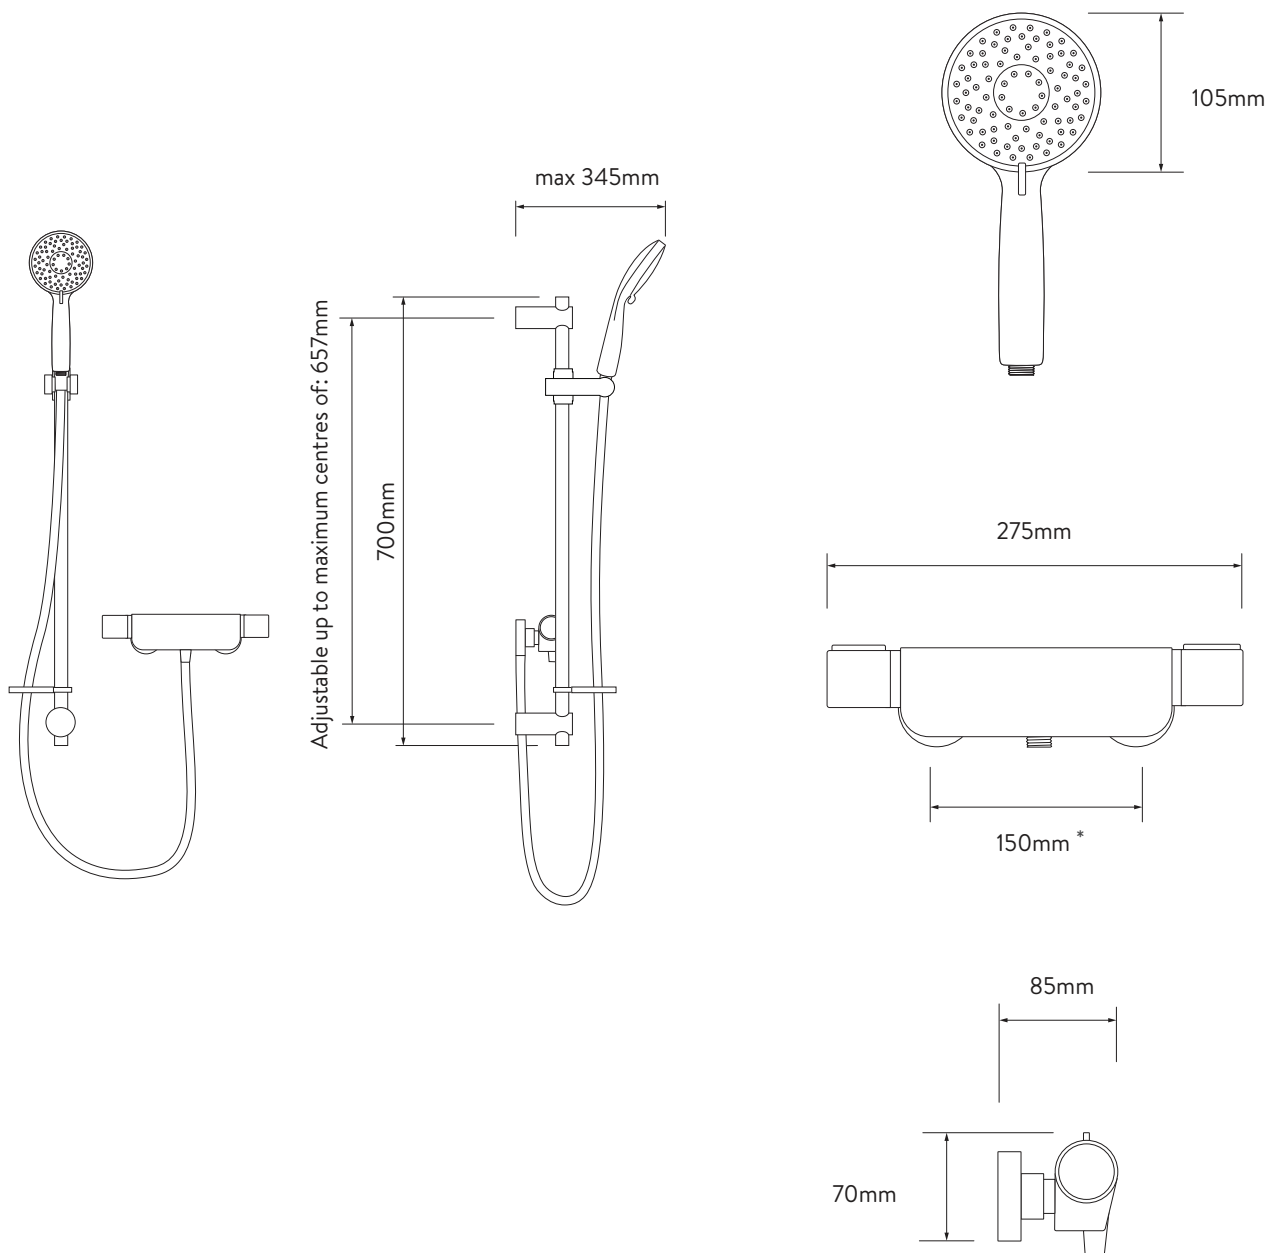

## MIDAS™ 220 BAR MIXER SHOWER

MD220S

WITH ADJUSTABLE HEAD

DIMENSIONAL DRAWINGS

\*Pipe centres can be adjusted between 130mm-170mm using supplied elbows

The company reserves the right to alter, change or modify the product or product specifications without prior warning.  
Please refer to the installation guides for technical information.

## MIDAS™ 220 BAR MIXER SHOWER

MD220S

WITH ADJUSTABLE HEAD

---

### TECHNICAL SPECIFICATIONS

Minimum pressure requirements	0.1 bar
Maximum pressure requirements	10 bar
Inlet fitting connections	3/4" BSP
Inlet supply positions	Hot/left, cold/right (as viewed from front)
Outlet connections	1/2" BSP
Valve inlet centres	150mm (Pipe centres can be adjusted between 130mm-170mm using supplied elbows)
Supply temperature	5 - 20°C Cold Supply
	55 - 65°C Hot Supply
Materials	Brass
	Metal and plastic
Water system	Gravity
	Boosted gravity
	Combi and balanced High Pressure systems
Features	Thermosafe
	Safe touch
	105mm, 3 spray patterns
Colour	Chrome
Approvals	WRAS Approval pending
Guarantee period	Valve - 5 years
	Shower head and kit - 2 years