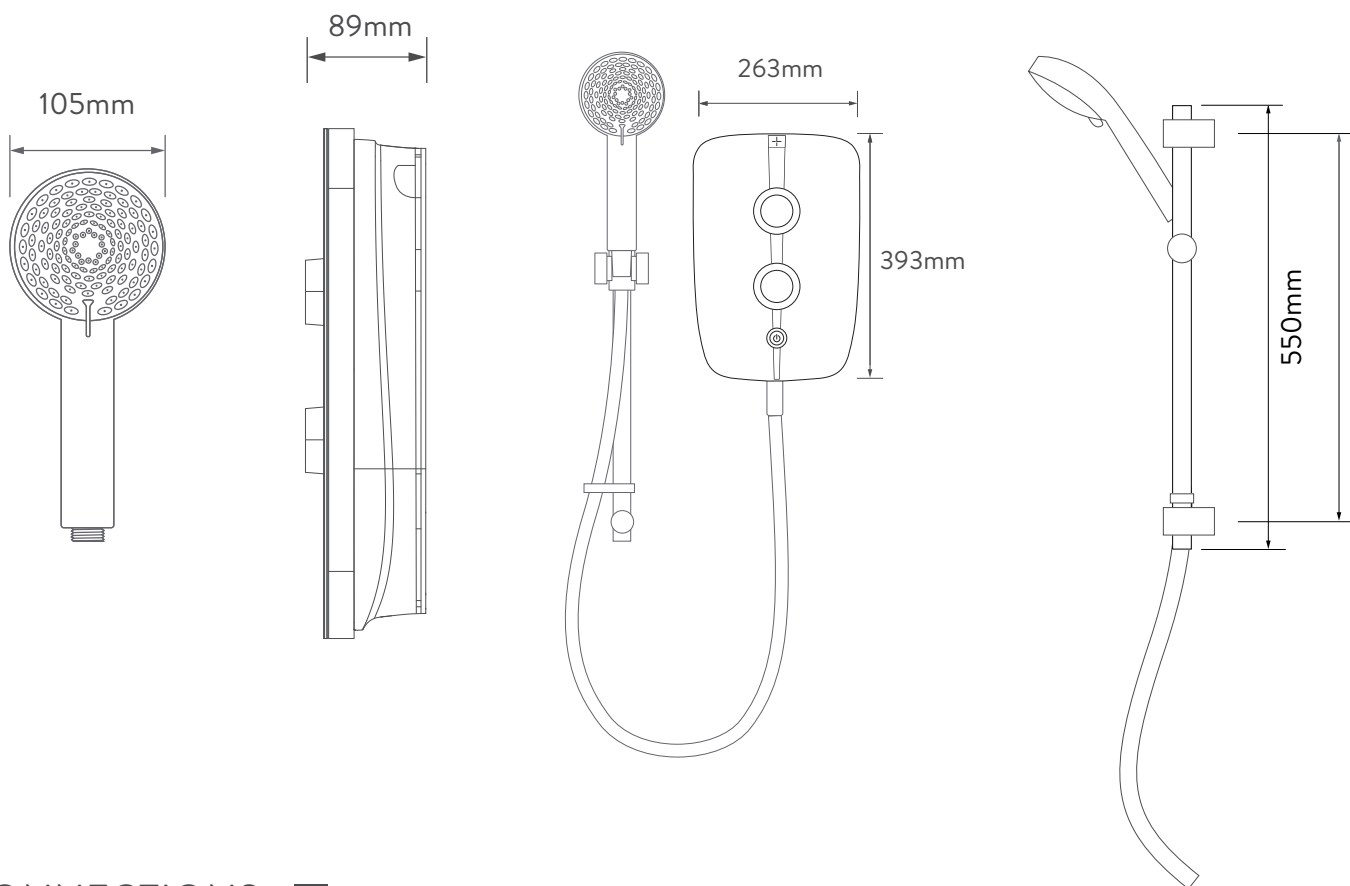

AQUALISA®

LUMI+™ ELECTRIC SHOWER

8.5KW LMEP8501
9.5KW LMEP9501
10.5KW LMEP10501

ELECTRIC 8.5KW / 9.5KW / 10.5KW WITH ADJUSTABLE HEAD
MIRROR FASCIA WITH ILLUMINATION

DIMENSIONAL DRAWINGS

CONNECTIONS

 ELECTRICAL
 WATER

The company reserves the right to alter, change or modify the product or product specifications without prior warning.
Please refer to the installation guides for technical information.

AQUALISA®

LUMI+™ ELECTRIC SHOWER

8.5KW LMEP8501
9.5KW LMEP9501
10.5KW LMEP10501

ELECTRIC 8.5KW / 9.5KW / 10.5KW WITH ADJUSTABLE HEAD
MIRROR FASCIA WITH ILLUMINATION

TECHNICAL SPECIFICATIONS

Power	8.5KW / 9.5KW / 10.5KW
Minimum pressure	0.085 MPa (0.85 bar) Recommended: 1 bar
Maximum pressure	1.0 MPa (10 bar)
Recommended maximum pressure	3 bar
Water entry points	Right hand side and left hand side: top, bottom, side and rear
Cable entry points	Right hand side and left hand side: top, bottom and rear
Inlet fitting connections	15mm compression or push fit elbow
Outlet fitting connections	1/2" BSP thread
Electric requirements	Supply voltage 230 – 240V, MCB rating : 8.5KW and 9.5KW - 40A 10.5KW - 45/50A
Water system	Mains cold system
Features	Lighting/illumination features
	Push button start/stop
	Gel hanger
	Rotary controls (power control rotary control)
	Safety features: phased shut down, over temperature protection
	Low pressure indicator
	Smooth satin hose - 1500mm x 11mm
105mm handset, 5 spray patterns	
Colour	Mirror with illumination
Guarantee period	Shower unit – 2 years
	Shower head and kit – 2 years
Approvals	CE Marking
	BEAB
	European Water Label
	ERP Directive
	WRAS