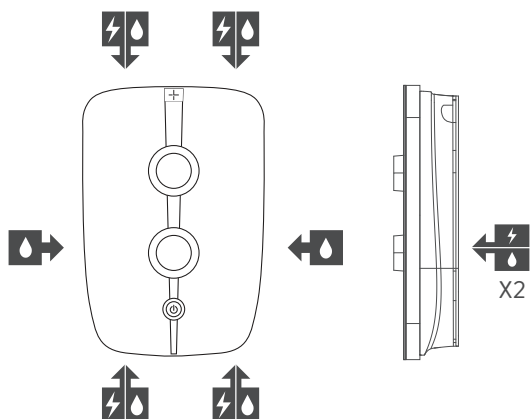

AQUALISA®

LUMI+™ ELECTRIC SHOWER

8.5KW LMEP8501
9.5KW LMEP9501
10.5KW LMEP10501

ELECTRIC 8.5KW / 9.5KW / 10.5KW WITH ADJUSTABLE HEAD
MIRROR FASCIA WITH ILLUMINATION

DIMENSIONAL DRAWINGS

CONNECTIONS

 ELECTRICAL
 WATER

8.5KW LMEP8501
9.5KW LMEP9501
10.5KW LMEP10501

ELECTRIC 8.5KW / 9.5KW / 10.5KW WITH ADJUSTABLE HEAD
MIRROR FASCIA WITH ILLUMINATION

TECHNICAL SPECIFICATIONS

Power	8.5KW / 9.5KW / 10.5KW
Minimum pressure	0.085 MPa (0.85 bar) Recommended: 1 bar
Maximum pressure	1.0 MPa (10 bar)
Recommended maximum pressure	3 bar
Water entry points	Right hand side and left hand side: top, bottom, side and rear
Cable entry points	Right hand side and left hand side: top, bottom and rear
Inlet fitting connections	15mm compression or push fit elbow
Outlet fitting connections	1/2" BSP thread
Electric requirements	Supply voltage 230 – 240V, MCB rating : 8.5KW and 9.5KW - 40A 10.5KW - 45/50A
Water system	Mains cold system
Features	Lighting/illumination features
	Push button start/stop
	Gel hanger
	Rotary controls (power control rotary control)
	Safety features: phased shut down, over temperature protection
	Low pressure indicator
	Smooth satin hose - 1500mm x 11mm
105mm handset, 5 spray patterns	
Colour	Mirror with illumination
Guarantee period	Shower unit – 2 years
	Shower head and kit – 2 years
Approvals	CE Marking
	BEAB
	European Water Label
	ERP Directive
	WRAS