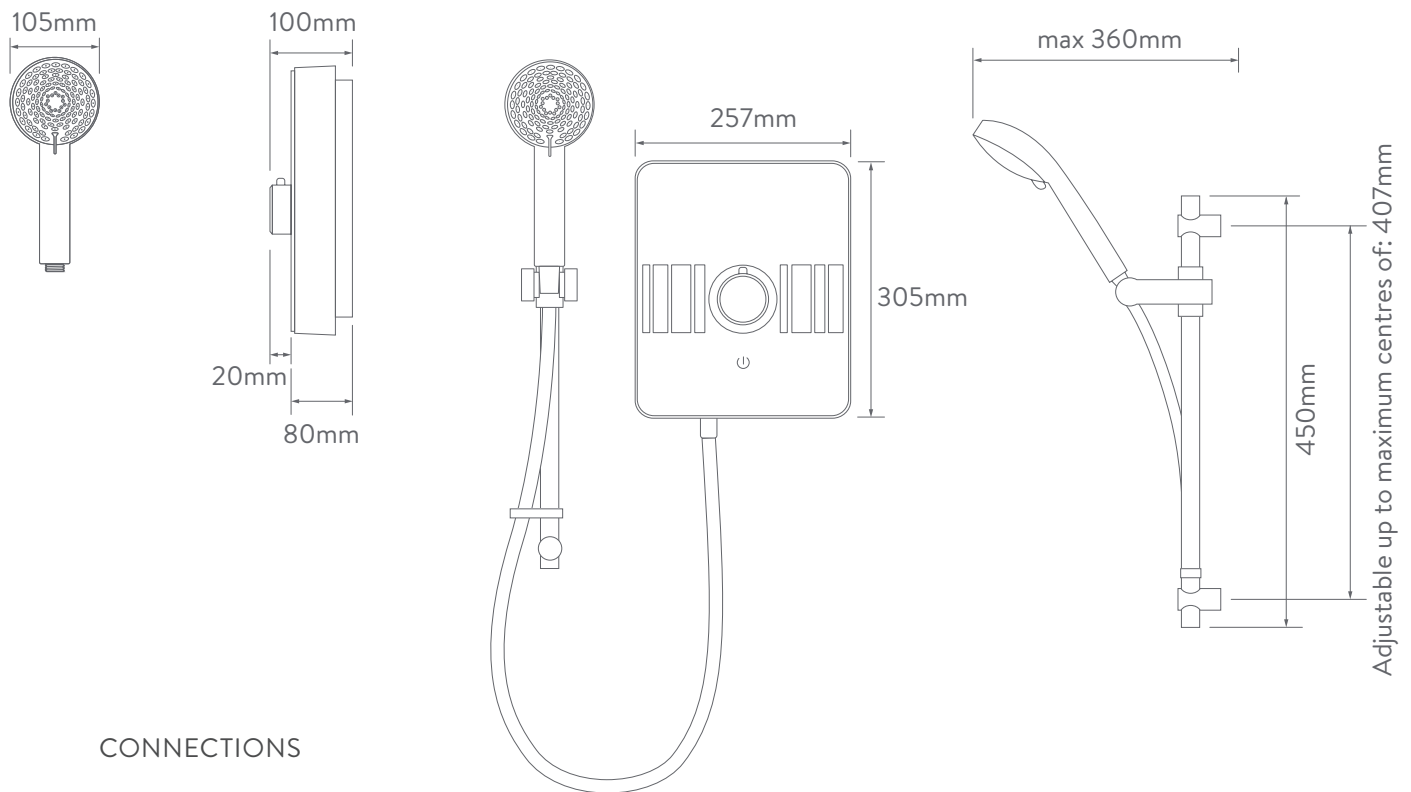

AQUALISA

LUMI™

ELECTRIC SHOWER

LME10501

10.5KW WITH ADJUSTABLE HEAD – CHROME

DIMENSIONAL DRAWINGS

CONNECTIONS

AQUALISA

LUMI™

ELECTRIC SHOWER

LME10501

10.5KW WITH ADJUSTABLE HEAD – CHROME

TECHNICAL SPECIFICATIONS

Power	10.5kW
Minimum pressure	0.9 bar (@8lpm)
Maximum pressure	10 bar
Recommended Maximum pressure	3 bar
Water entry points	Bottom and rear right only
Cable entry points	Bottom and rear right only
Inlet fitting connections	15mm compression
Outlet fitting connections	1/2" BSP thread
Electrical requirements	Supply voltage 230 - 240V, MCB rating 45-50AMP
Water system	Mains cold
Features	Intuitive single dial
	Illuminated touch start/stop control
	Rotary control
	Heat safety features
	Power on indication
	Illuminated panel
	105mm, 5 spray patterns
Colour	Chrome
Guarantee period	Shower unit - 2 years
	Shower head and kit - 2 years
Approvals	CE Marking (LVD; EMC)
	BEAB
	European Water Label
	ERP Directive