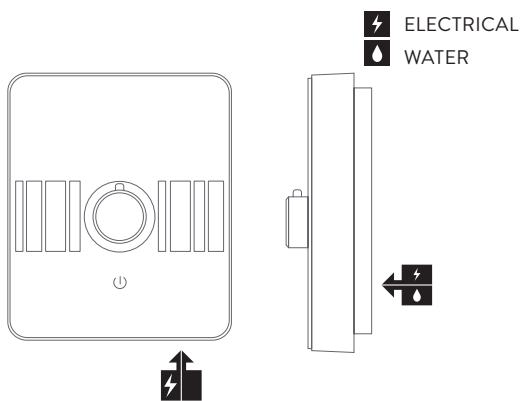

AQUALISA

LUMI™

ELECTRIC SHOWER

LME10501

10.5KW WITH ADJUSTABLE HEAD – CHROME

DIMENSIONAL DRAWINGS

CONNECTIONS

AQUALISA

LUMI™

ELECTRIC SHOWER

LME10501

10.5KW WITH ADJUSTABLE HEAD – CHROME

TECHNICAL SPECIFICATIONS

Power	10.5kW
Minimum pressure	0.9 bar (@8lpm)
Maximum pressure	10 bar
Recommended Maximum pressure	3 bar
Water entry points	Bottom and rear right only
Cable entry points	Bottom and rear right only
Inlet fitting connections	15mm compression
Outlet fitting connections	1/2" BSP thread
Electrical requirements	Supply voltage 230 - 240V, MCB rating 45-50AMP
Water system	Mains cold
Features	Intuitive single dial
	Illuminated touch start/stop control
	Rotary control
	Heat safety features
	Power on indication
	Illuminated panel
	105mm, 5 spray patterns
Colour	Chrome
Guarantee period	Shower unit - 2 years
	Shower head and kit - 2 years
Approvals	CE Marking (LVD; EMC)
	BEAB
	European Water Label
	ERP Directive