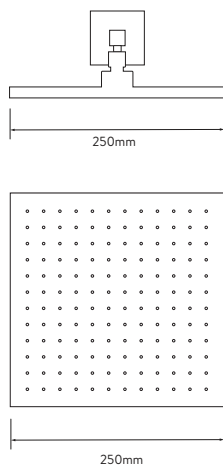

AQUALISA

DREAM™ CONCEALED MIXER SHOWER

DRMDCV2.
HSFW.SQR

DUAL OUTLET WITH WALL FIXED DRENCHER AND HAND SHOWER -
SQUARE - LP/HP - CHROME

DIMENSIONAL DRAWINGS

CONTROLLER

FIXED HEAD

HOSE

HAND SHOWER

AQUALISA

DREAM™ CONCEALED MIXER SHOWER

DRMDCV2.
HSFW.SQR

DUAL OUTLET WITH WALL FIXED DRENCHER AND HAND SHOWER –
SQUARE – LP/HP - CHROME

TECHNICAL SPECIFICATIONS

Minimum pressure requirements	0.2 bar
Maximum pressure requirements	5 bar
Fitting connections	15mm pipe
Outlet connections	15mm pipe
Inlet supply positions	Hot/left, Cold/right
Water system	All water systems
Features	Separate temperature control with override button for extra safety
	Luxury brass valve with chrome finish
	WRAS approved valve
	Soft rub nozzles for easy cleaning
	1.5m smooth chrome hose (11mm bore)
	Simple switching between wand hand shower and drencher head
	190mm sleek minimal hand shower
	250mm drencher head, 1 spray pattern
Colour	Chrome
Guarantee period	5 year guarantee (Valve)
	2 year guarantee (head and kit)