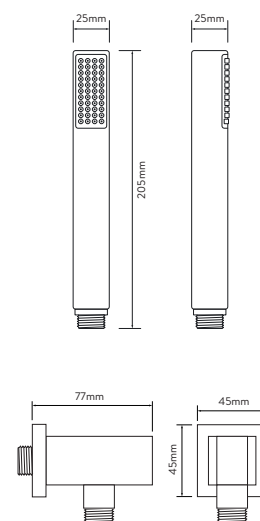

AQUALISA

DREAM™ CONCEALED MIXER SHOWER

DRMDCV2.
HSFW.SQR

DUAL OUTLET WITH WALL FIXED DRENCHER AND HAND SHOWER -
SQUARE - LP/HP - CHROME

DIMENSIONAL DRAWINGS

CONTROLLER

FIXED HEAD

HOSE

HAND SHOWER

AQUALISA

DREAM™ CONCEALED MIXER SHOWER

DRMDCV2.
HSFW.SQR

DUAL OUTLET WITH WALL FIXED DRENCHER AND HAND SHOWER –
SQUARE – LP/HP - CHROME

TECHNICAL SPECIFICATIONS

Minimum pressure requirements	0.2 bar
Maximum pressure requirements	5 bar
Fitting connections	15mm pipe
Outlet connections	15mm pipe
Inlet supply positions	Hot/left, Cold/right
Water system	All water systems
Features	Separate temperature control with override button for extra safety
	Luxury brass valve with chrome finish
	WRAS approved valve
	Soft rub nozzles for easy cleaning
	1.5m smooth chrome hose (11mm bore)
	Simple switching between wand hand shower and drencher head
	190mm sleek minimal hand shower
	250mm drencher head, 1 spray pattern
Colour	Chrome
Guarantee period	5 year guarantee (Valve)
	2 year guarantee (head and kit)