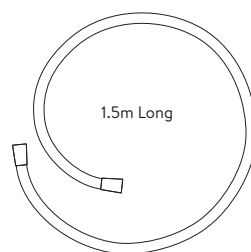

AQUALISA

DREAM™ CONCEALED MIXER SHOWER

DRMDCV2.
HSFW.SQR

DUAL OUTLET WITH WALL FIXED DRENCHER AND HAND SHOWER -
SQUARE - LP/HP - CHROME

DIMENSIONAL DRAWINGS

CONTROLLER

FIXED HEAD

HOSE

HAND SHOWER

AQUALISA

DREAM™ CONCEALED MIXER SHOWER

DRMDCV2.
HSFW.SQR

DUAL OUTLET WITH WALL FIXED DRENCHER AND HAND SHOWER –
SQUARE – LP/HP - CHROME

TECHNICAL SPECIFICATIONS

Minimum pressure requirements	0.2 bar
Maximum pressure requirements	5 bar
Fitting connections	15mm pipe
Outlet connections	15mm pipe
Inlet supply positions	Hot/left, Cold/right
Water system	All water systems
Features	Separate temperature control with override button for extra safety
	Luxury brass valve with chrome finish
	WRAS approved valve
	Soft rub nozzles for easy cleaning
	1.5m smooth chrome hose (11mm bore)
	Simple switching between wand hand shower and drencher head
	190mm sleek minimal hand shower
	250mm drencher head, 1 spray pattern
Colour	Chrome
Guarantee period	5 year guarantee (Valve)
	2 year guarantee (head and kit)