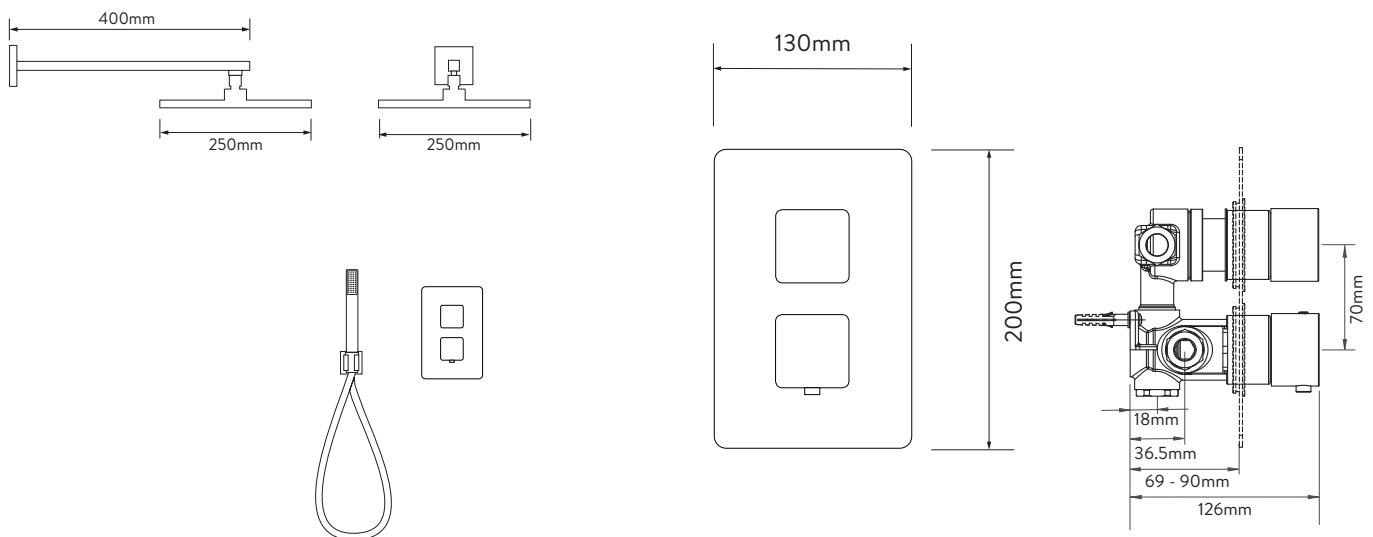

AQUALISA

DREAM™ CONCEALED MIXER SHOWER

DRMDCV2.
HSFW.SQR

DUAL OUTLET WITH WALL FIXED DRENCHER AND HAND SHOWER -
SQUARE - LP/HP - CHROME

DIMENSIONAL DRAWINGS

CONTROLLER

FIXED HEAD

HOSE

HAND SHOWER

AQUALISA

DREAM™ CONCEALED MIXER SHOWER

DRMDCV2.
HSFW.SQR

DUAL OUTLET WITH WALL FIXED DRENCHER AND HAND SHOWER –
SQUARE – LP/HP - CHROME

TECHNICAL SPECIFICATIONS

Minimum pressure requirements	0.2 bar
Maximum pressure requirements	5 bar
Fitting connections	15mm pipe
Outlet connections	15mm pipe
Inlet supply positions	Hot/left, Cold/right
Water system	All water systems
Features	Separate temperature control with override button for extra safety
	Luxury brass valve with chrome finish
	WRAS approved valve
	Soft rub nozzles for easy cleaning
	1.5m smooth chrome hose (11mm bore)
	Simple switching between wand hand shower and drencher head
	190mm sleek minimal hand shower
	250mm drencher head, 1 spray pattern
Colour	Chrome
Guarantee period	5 year guarantee (Valve)
	2 year guarantee (head and kit)