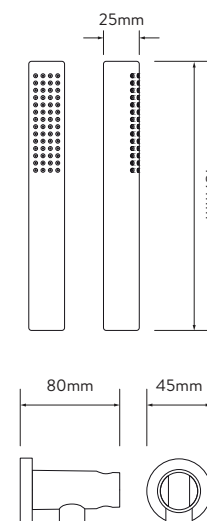

HAND SHOWER