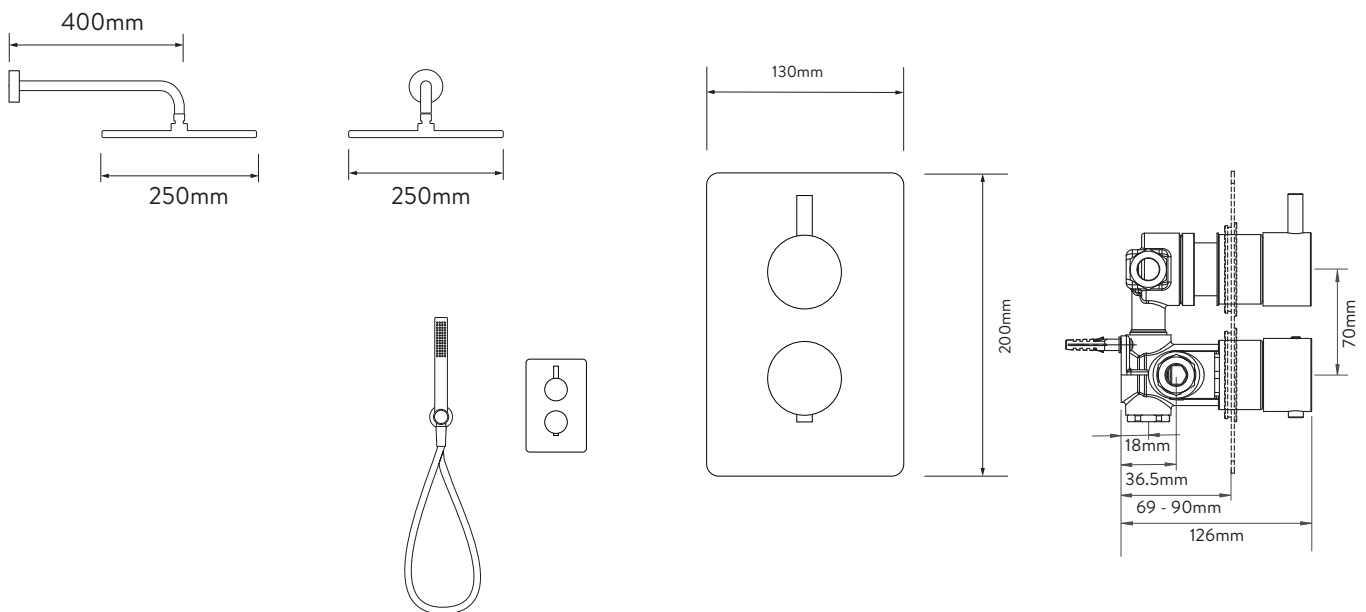

AQUALISA

DREAM™ CONCEALED MIXER SHOWER

DRMDCV2.
HSFW.RND

DUAL OUTLET WITH WALL FIXED DRENCHER AND HAND SHOWER -
ROUND - LP/HP - CHROME

DIMENSIONAL DRAWINGS

CONTROLLER