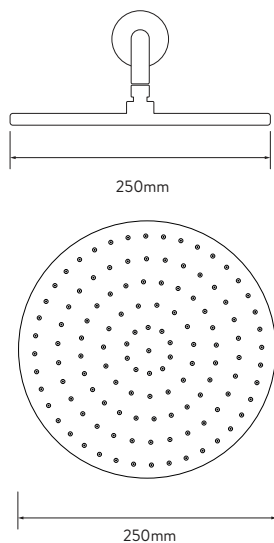

AQUALISA

DREAM™ CONCEALED MIXER SHOWER

DRMDCV2.
HSFW.RND

DUAL OUTLET WITH WALL FIXED DRENCHER AND HAND SHOWER -
ROUND - LP/HP - CHROME

DIMENSIONAL DRAWINGS

CONTROLLER

FIXED HEAD

HOSE

HAND SHOWER