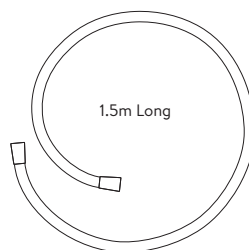

AQUALISA

DREAM™ CONCEALED MIXER SHOWER

DRMDCV2.
HSFW.RND

DUAL OUTLET WITH WALL FIXED DRENCHER AND HAND SHOWER -
ROUND - LP/HP - CHROME

DIMENSIONAL DRAWINGS

CONTROLLER

FIXED HEAD

HOSE

HAND SHOWER