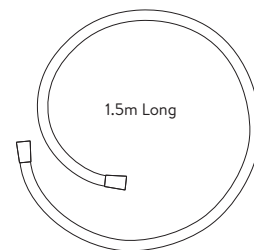

AQUALISA

DREAM™ CONCEALED MIXER SHOWER

SINGLE OUTLET WITH ADJUSTABLE HEAD - ROUND - LP/HP - CHROME

DIMENSIONAL DRAWINGS

ADJUSTABLE HEAD

CONTROLLER

HOSE

AQUALISA

DREAM™ CONCEALED MIXER SHOWER

DRMDCV1.
AD.RND

SINGLE OUTLET WITH ADJUSTABLE HEAD – ROUND – LP/HP - CHROME

TECHNICAL SPECIFICATIONS

Minimum pressure requirements	0.2 bar
Maximum pressure requirements	5 bar
Fitting connections	15mm pipe
Outlet connections	15mm pipe
Inlet supply positions	Hot/left, Cold/right
Water system	All water systems
Features	Separate temperature control with override button for extra safety
	Luxury brass valve with chrome finish
	WRAS approved valve
	Soft rub nozzles for easy cleaning
	4 spray patterns, easy click spray control
	105mm adjustable head
	1.5m smooth chrome hose (11mm bore)
	Eco-spray setting can deliver water savings of up to 25%
Colour	Chrome
Guarantee period	5 year guarantee (Valve)
	2 year guarantee (head and kit)