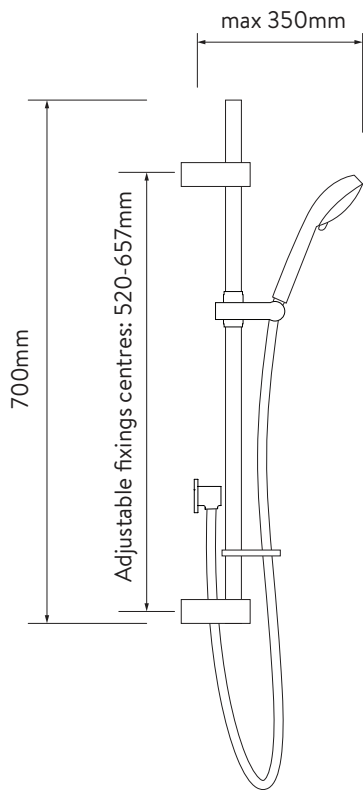

AQUALISA

DREAM™ CONCEALED MIXER SHOWER

SINGLE OUTLET WITH ADJUSTABLE HEAD - ROUND - LP/HP - CHROME

DIMENSIONAL DRAWINGS

ADJUSTABLE HEAD

CONTROLLER

HOSE

AQUALISA

DREAM™ CONCEALED MIXER SHOWER

DRMDCV1.
AD.RND

SINGLE OUTLET WITH ADJUSTABLE HEAD – ROUND – LP/HP - CHROME

TECHNICAL SPECIFICATIONS

Minimum pressure requirements	0.2 bar
Maximum pressure requirements	5 bar
Fitting connections	15mm pipe
Outlet connections	15mm pipe
Inlet supply positions	Hot/left, Cold/right
Water system	All water systems
Features	Separate temperature control with override button for extra safety
	Luxury brass valve with chrome finish
	WRAS approved valve
	Soft rub nozzles for easy cleaning
	4 spray patterns, easy click spray control
	105mm adjustable head
	1.5m smooth chrome hose (11mm bore)
	Eco-spray setting can deliver water savings of up to 25%
Colour	Chrome
Guarantee period	5 year guarantee (Valve)
	2 year guarantee (head and kit)