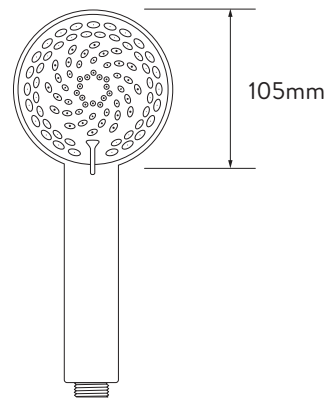

AQUALISA

DREAM™ CONCEALED MIXER SHOWER

SINGLE OUTLET WITH ADJUSTABLE HEAD - ROUND - LP/HP - CHROME

DIMENSIONAL DRAWINGS

ADJUSTABLE HEAD

CONTROLLER

HOSE

AQUALISA

DREAM™ CONCEALED MIXER SHOWER

DRMDCV1.
AD.RND

SINGLE OUTLET WITH ADJUSTABLE HEAD – ROUND – LP/HP - CHROME

TECHNICAL SPECIFICATIONS

Minimum pressure requirements	0.2 bar
Maximum pressure requirements	5 bar
Fitting connections	15mm pipe
Outlet connections	15mm pipe
Inlet supply positions	Hot/left, Cold/right
Water system	All water systems
Features	Separate temperature control with override button for extra safety
	Luxury brass valve with chrome finish
	WRAS approved valve
	Soft rub nozzles for easy cleaning
	4 spray patterns, easy click spray control
	105mm adjustable head
	1.5m smooth chrome hose (11mm bore)
	Eco-spray setting can deliver water savings of up to 25%
Colour	Chrome
Guarantee period	5 year guarantee (Valve)
	2 year guarantee (head and kit)