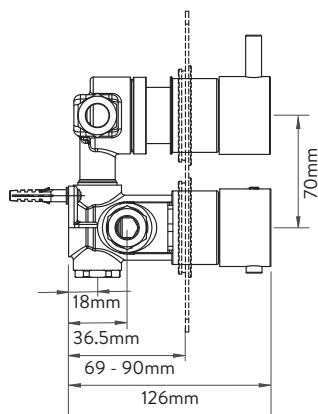

AQUALISA

DREAM™ CONCEALED MIXER SHOWER

SINGLE OUTLET WITH ADJUSTABLE HEAD - ROUND - LP/HP - CHROME

DIMENSIONAL DRAWINGS

ADJUSTABLE HEAD

CONTROLLER

HOSE

AQUALISA

DREAM™ CONCEALED MIXER SHOWER

DRMDCV1.
AD.RND

SINGLE OUTLET WITH ADJUSTABLE HEAD – ROUND – LP/HP - CHROME

TECHNICAL SPECIFICATIONS

Minimum pressure requirements	0.2 bar
Maximum pressure requirements	5 bar
Fitting connections	15mm pipe
Outlet connections	15mm pipe
Inlet supply positions	Hot/left, Cold/right
Water system	All water systems
Features	Separate temperature control with override button for extra safety
	Luxury brass valve with chrome finish
	WRAS approved valve
	Soft rub nozzles for easy cleaning
	4 spray patterns, easy click spray control
	105mm adjustable head
	1.5m smooth chrome hose (11mm bore)
	Eco-spray setting can deliver water savings of up to 25%
Colour	Chrome
Guarantee period	5 year guarantee (Valve)
	2 year guarantee (head and kit)