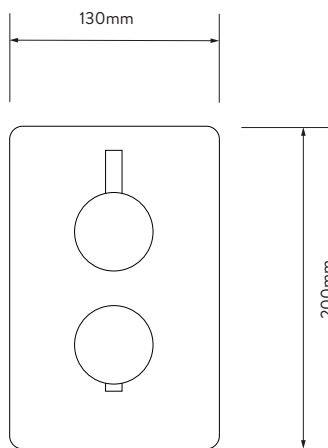

AQUALISA

DREAM™ CONCEALED MIXER SHOWER

SINGLE OUTLET WITH ADJUSTABLE HEAD - ROUND - LP/HP - CHROME

DIMENSIONAL DRAWINGS

ADJUSTABLE HEAD

CONTROLLER

HOSE

AQUALISA

DREAM™ CONCEALED MIXER SHOWER

DRMDCV1.
AD.RND

SINGLE OUTLET WITH ADJUSTABLE HEAD – ROUND – LP/HP - CHROME

TECHNICAL SPECIFICATIONS

Minimum pressure requirements	0.2 bar
Maximum pressure requirements	5 bar
Fitting connections	15mm pipe
Outlet connections	15mm pipe
Inlet supply positions	Hot/left, Cold/right
Water system	All water systems
Features	Separate temperature control with override button for extra safety
	Luxury brass valve with chrome finish
	WRAS approved valve
	Soft rub nozzles for easy cleaning
	4 spray patterns, easy click spray control
	105mm adjustable head
	1.5m smooth chrome hose (11mm bore)
	Eco-spray setting can deliver water savings of up to 25%
Colour	Chrome
Guarantee period	5 year guarantee (Valve)
	2 year guarantee (head and kit)