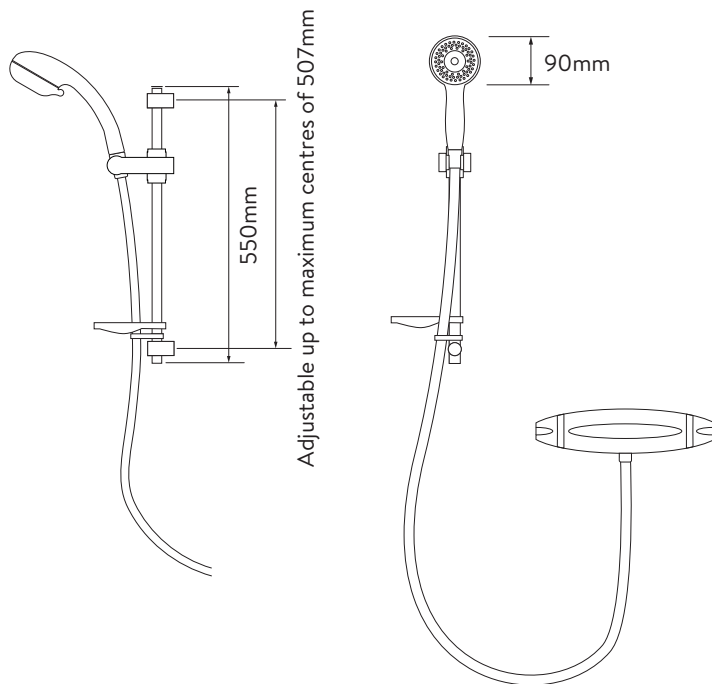

AQUALISA

AQUARIAN™ THERMO EXPOSED MIXER SHOWER

E99.01T

CHROME

.....
DIMENSIONAL DRAWINGS

ADJUSTABLE HEAD

FIXED HEAD

AQUALISA

AQUARIAN™ THERMO EXPOSED MIXER SHOWER

E99.01T

CHROME

TECHNICAL SPECIFICATIONS

Minimum pressure requirements	0.1 bar
Maximum pressure requirements	10 bar
Inlet fitting connections	15mm Push Fit
Inlet supply positions	Hot/left, cold/right
Outlet connections	1/2" BSP
Valve inlet centres	150mm
Supply temperature	5 - 20°C Cold Supply
	55 - 65°C Hot Supply
Water system	Gravity, Boosted Gravity, Combi and Balanced High Pressure
Features	East clean nozzles
	Rotating spray selector
	Pinch grip slider
	Hose restraint
	On/off control
	Temperature override
	Temperature control
Colour	Chrome
Guarantee period	3 years