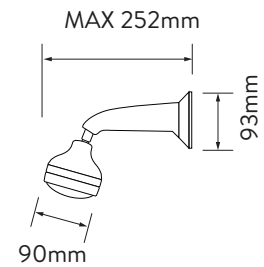

AQUALISA

AQUARIAN™ THERMO EXPOSED MIXER SHOWER

E99.01T

CHROME

.....
DIMENSIONAL DRAWINGS

ADJUSTABLE HEAD

FIXED HEAD

AQUALISA

AQUARIAN™ THERMO EXPOSED MIXER SHOWER

E99.01T

CHROME

TECHNICAL SPECIFICATIONS

Minimum pressure requirements	0.1 bar
Maximum pressure requirements	10 bar
Inlet fitting connections	15mm Push Fit
Inlet supply positions	Hot/left, cold/right
Outlet connections	1/2" BSP
Valve inlet centres	150mm
Supply temperature	5 - 20°C Cold Supply
	55 - 65°C Hot Supply
Water system	Gravity, Boosted Gravity, Combi and Balanced High Pressure
Features	East clean nozzles
	Rotating spray selector
	Pinch grip slider
	Hose restraint
	On/off control
	Temperature override
	Temperature control
Colour	Chrome
Guarantee period	3 years