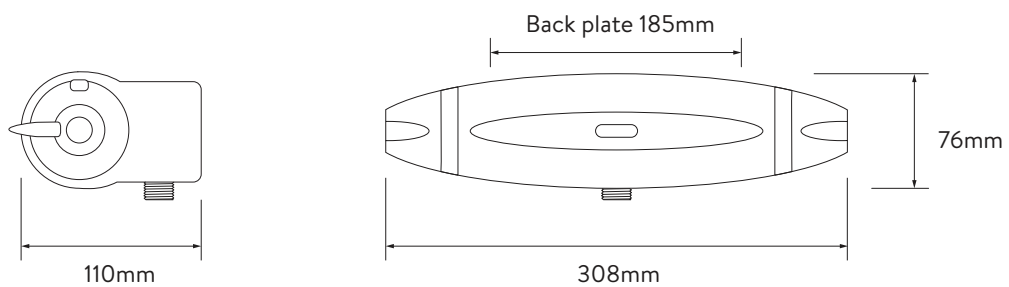

AQUALISA

AQUARIAN™ THERMO EXPOSED MIXER SHOWER

E99.01T

CHROME

.....
DIMENSIONAL DRAWINGS

ADJUSTABLE HEAD

FIXED HEAD

AQUALISA

AQUARIAN™ THERMO EXPOSED MIXER SHOWER

E99.01T

CHROME

TECHNICAL SPECIFICATIONS

Minimum pressure requirements	0.1 bar
Maximum pressure requirements	10 bar
Inlet fitting connections	15mm Push Fit
Inlet supply positions	Hot/left, cold/right
Outlet connections	1/2" BSP
Valve inlet centres	150mm
Supply temperature	5 - 20°C Cold Supply
	55 - 65°C Hot Supply
Water system	Gravity, Boosted Gravity, Combi and Balanced High Pressure
Features	East clean nozzles
	Rotating spray selector
	Pinch grip slider
	Hose restraint
	On/off control
	Temperature override
	Temperature control
Colour	Chrome
Guarantee period	3 years