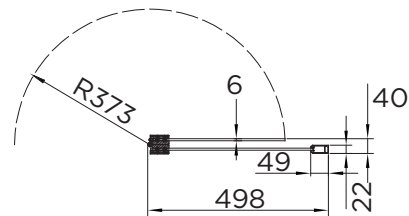

### HINGED BATH SCREEN

RANGE	VENTURI 6
PRODUCT	BATH SCREEN
CODE	AQ6003R-BLK
SIZE	900
PROFILE COLOUR	BLACK
GLASS THICKNESS	6mm
GLASS FINISH	CLEAR
GLASS TREATMENT	CLEAN & CLEAR™
HEIGHT	1500
ADJUSTMENT	865-890
GUARANTEE	LIFETIME*
GLASS BS EN	EN12150-1T
CE	YES/EN14428
PROFILE MATERIAL	ALUMINUM/6463#
HINGE MATERIAL	ZINC ALLOY
FIXED PANEL SIZE	447.6
MOVING PANEL SIZE	370
OPENING	INWARD
PRODUCT HAND	RIGHT
PRODUCT WEIGHT	22KG
PACKAGED DIMENSIONS	1580x550x77
BARCODE	5031978075016

All measurements in mm and are nominal