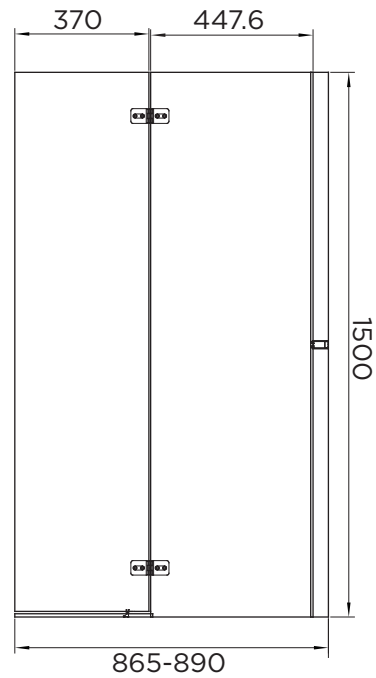

# BATH SCREEN SPECIFICATION

### HINGED BATH SCREEN

RANGE	VENTURI 6
PRODUCT	BATH SCREEN
CODE	AQ6003R-BLK
SIZE	900
PROFILE COLOUR	BLACK
GLASS THICKNESS	6mm
GLASS FINISH	CLEAR
GLASS TREATMENT	CLEAN & CLEAR™
HEIGHT	1500
ADJUSTMENT	865-890
GUARANTEE	LIFETIME*
GLASS BS EN	EN12150-1T
CE	YES/EN14428
PROFILE MATERIAL	ALUMINUM/6463#
HINGE MATERIAL	ZINC ALLOY
FIXED PANEL SIZE	447.6
MOVING PANEL SIZE	370
OPENING	INWARD
PRODUCT HAND	RIGHT
PRODUCT WEIGHT	22KG
PACKAGED DIMENSIONS	1580x550x77
BARCODE	5031978075016

All measurements in mm and are nominal