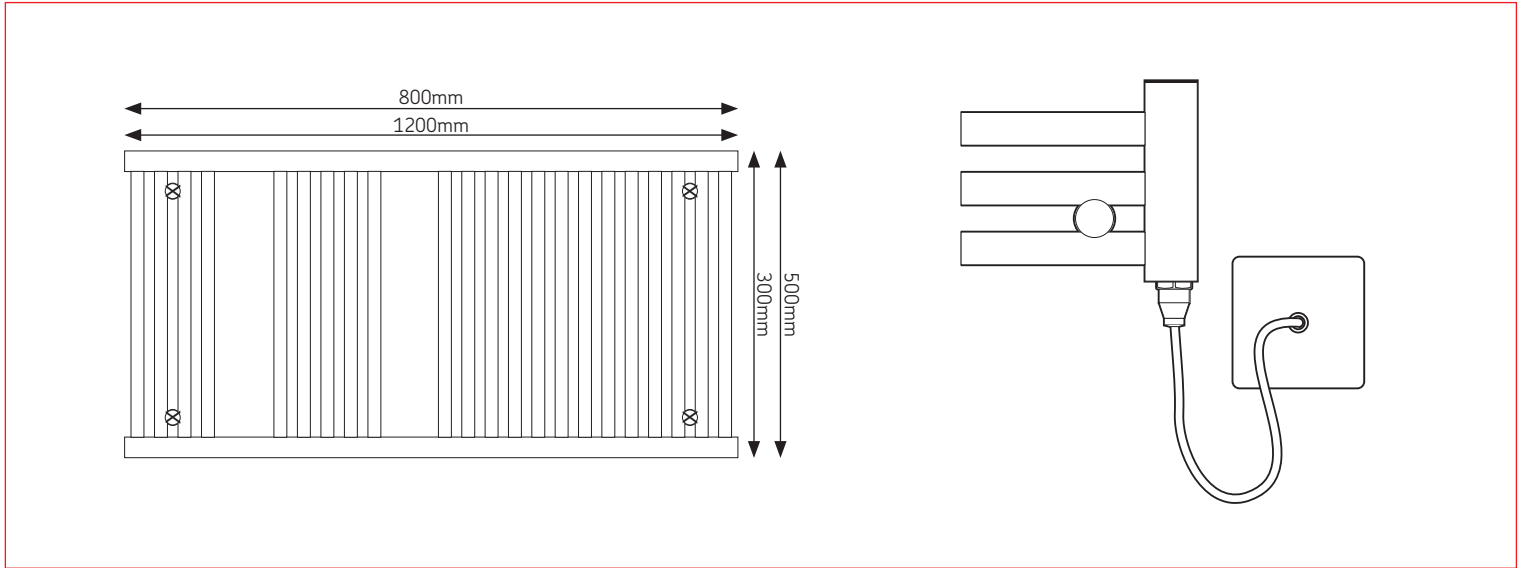

**Product Specification:**

- 25mm horizontal tubes
- Flat tops
- 800 height 2 towel slots
- 4 brackets supplied with each model

Curved and Straight Options

Chrome and White Colour Options

**Dimensions:**

**Product Codes:**