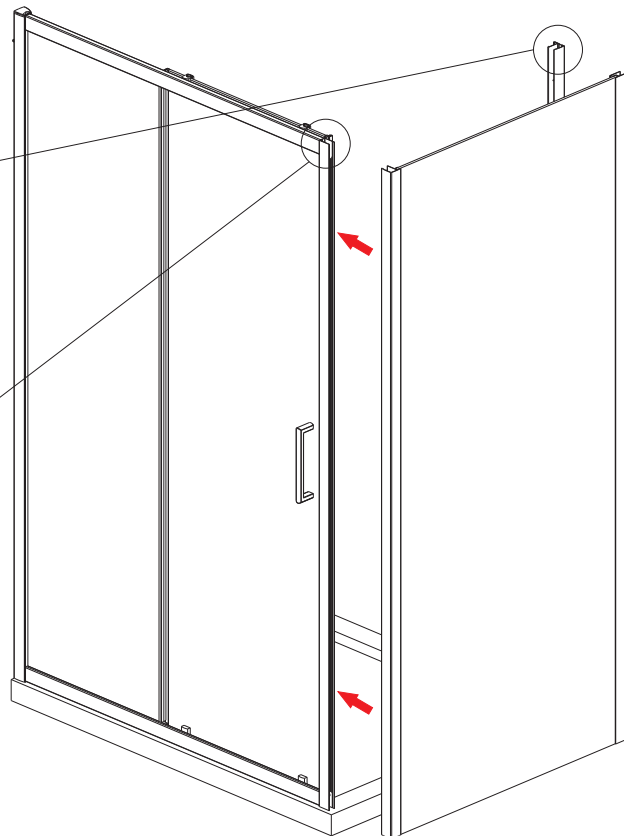

Before Installation

Please ensure that the shower tray is level and checked with a spirit level. The tray should be installed first. Tiles should then be tiled down to the tray. The enclosure can then be installed.

Step 1 DRILLING WALL PROFILE TO THE WALL

Step 2