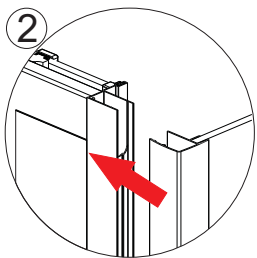

Before Installation

Please ensure that the shower tray is level and checked with a spirit level. The tray should be installed first. Tiles should then be tiled down to the tray. The enclosure can then be installed.

Step 1 DRILLING WALL PROFILE TO THE WALL

Step 2