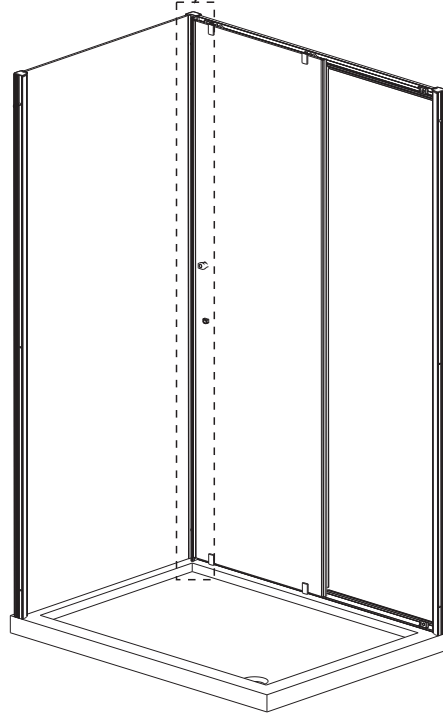

Step 3

Step 4

Allow 24 hours for silicone to dry before use. Silicone on the outside edge only, NOT THE INSIDE

Aftercare instructions

Regularly clean your shower product with warm soapy water to prevent lime scale build up. **DO NOT** use abrasive cleaning fluids or materials, or strong chemical cleaners as this will damage the product surface.