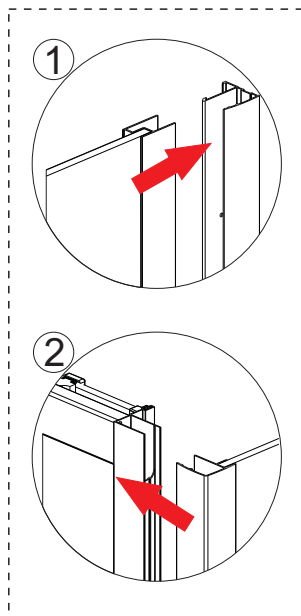

Before Installation

Please ensure that the shower tray is level and checked with a spirit level. The tray should be installed first. Tiles should then be tiled down to the tray. The enclosure can then be installed.

Step 1 DRILLING WALL PROFILE TO THE WALL

Step 2