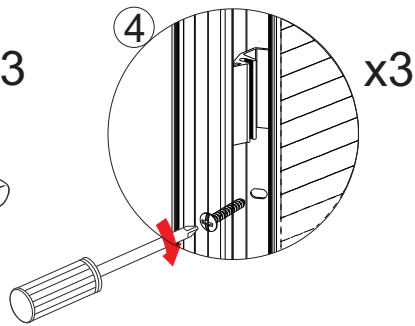

Before Installation

Please ensure that the shower tray is level and checked with a spirit level. The tray should be installed first. Tiles should then be tiled down to the tray. The enclosure can then be installed.

Step 1 DRILLING WALL PROFILE TO THE WALL