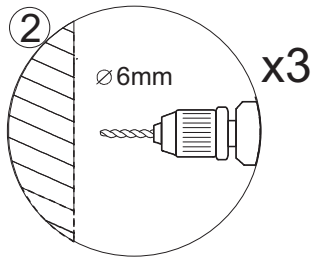

Before Installation

Please ensure that the shower tray is level and checked with a spirit level. The tray should be installed first. Tiles should then be tiled down to the tray. The enclosure can then be installed.

Step 1 DRILLING WALL PROFILE TO THE WALL