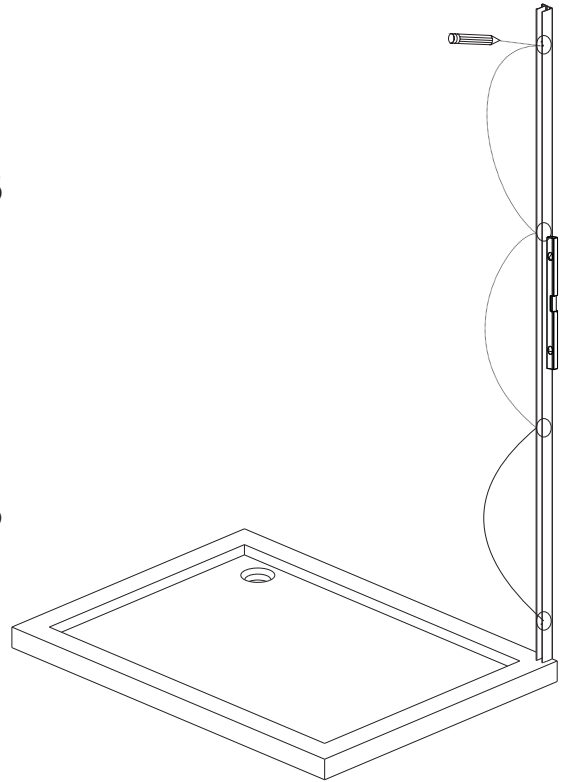

# ASSEMBLY INSTRUCTIONS - DRAWING

- (1) 1x Cover Cap For Upright Profile
- (2) 2x Corner Post Profile Cover L/R
- (3) 1x Fixed Panel
- (4) 3x Screw Cap
- (5) 3x Corner Profile Screw ST4x12
- (6) 3x Screw Clip

## Before Installation

Please ensure that the shower tray is level and checked with a spirit level. The tray should be installed first. Tiles should then be tiled down to the tray. The enclosure can then be installed.

### Step 1 DRILLING WALL PROFILE TO THE WALL