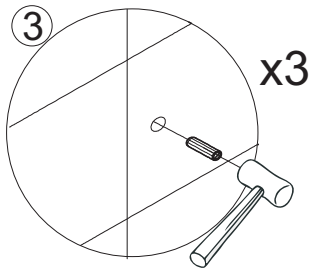

Before Installation

Please ensure that the shower tray is level and checked with a spirit level. The tray should be installed first. Tiles should then be tiled down to the tray. The enclosure can then be installed.

Step 1 DRILLING WALL PROFILE TO THE WALL