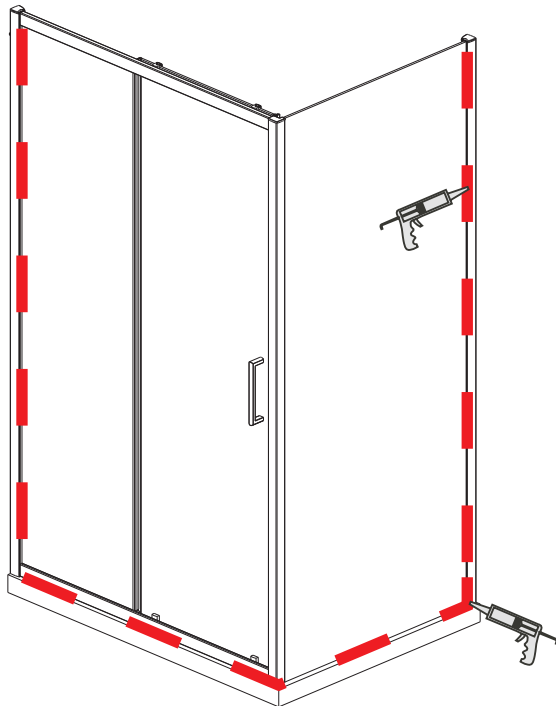

Step 4

Allow 24 hours for silicone to dry before use. Silicone on the outside edge only, NOT THE INSIDE

Aftercare instructions

Regularly clean your shower product with warm soapy water to prevent lime scale build up. **DO NOT** use abrasive cleaning fluids or materials, or strong chemical cleaners as this will damage the product surface.