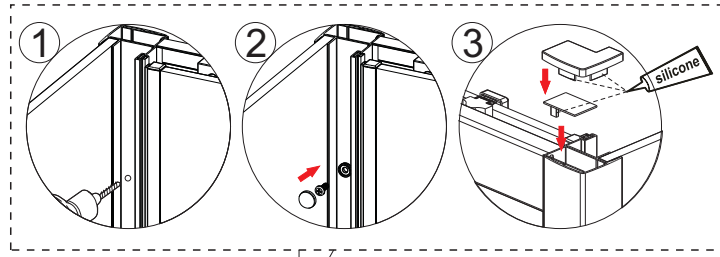

Step 3

Step 4

Allow 24 hours for silicone to dry before use. Silicone on the outside edge only, NOT THE INSIDE

Aftercare instructions

Regularly clean your shower product with warm soapy water to prevent lime scale build up. **DO NOT** use abrasive cleaning fluids or materials, or strong chemical cleaners as this will damage the product surface.