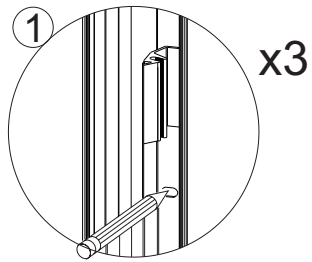

Before Installation

Please ensure that the shower tray is level and checked with a spirit level. The tray should be installed first. Tiles should then be tiled down to the tray. The enclosure can then be installed.

Step 1 DRILLING WALL PROFILE TO THE WALL