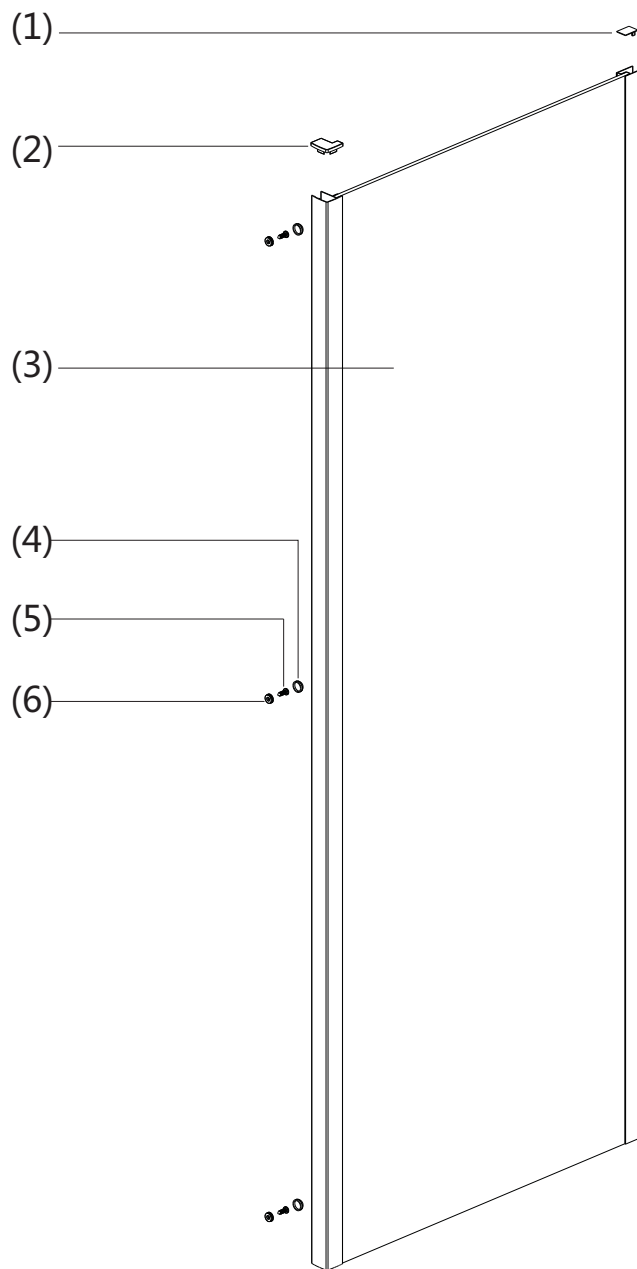

ASSEMBLY INSTRUCTIONS - DRAWING

- (1) 1x Cover Cap For Upright Profile
- (2) 2x Corner Post Profile Cover L/R
- (3) 1x Fixed Panel
- (4) 3x Screw Cap
- (5) 3x Corner Profile Screw ST4x12
- (6) 3x Screw Clip