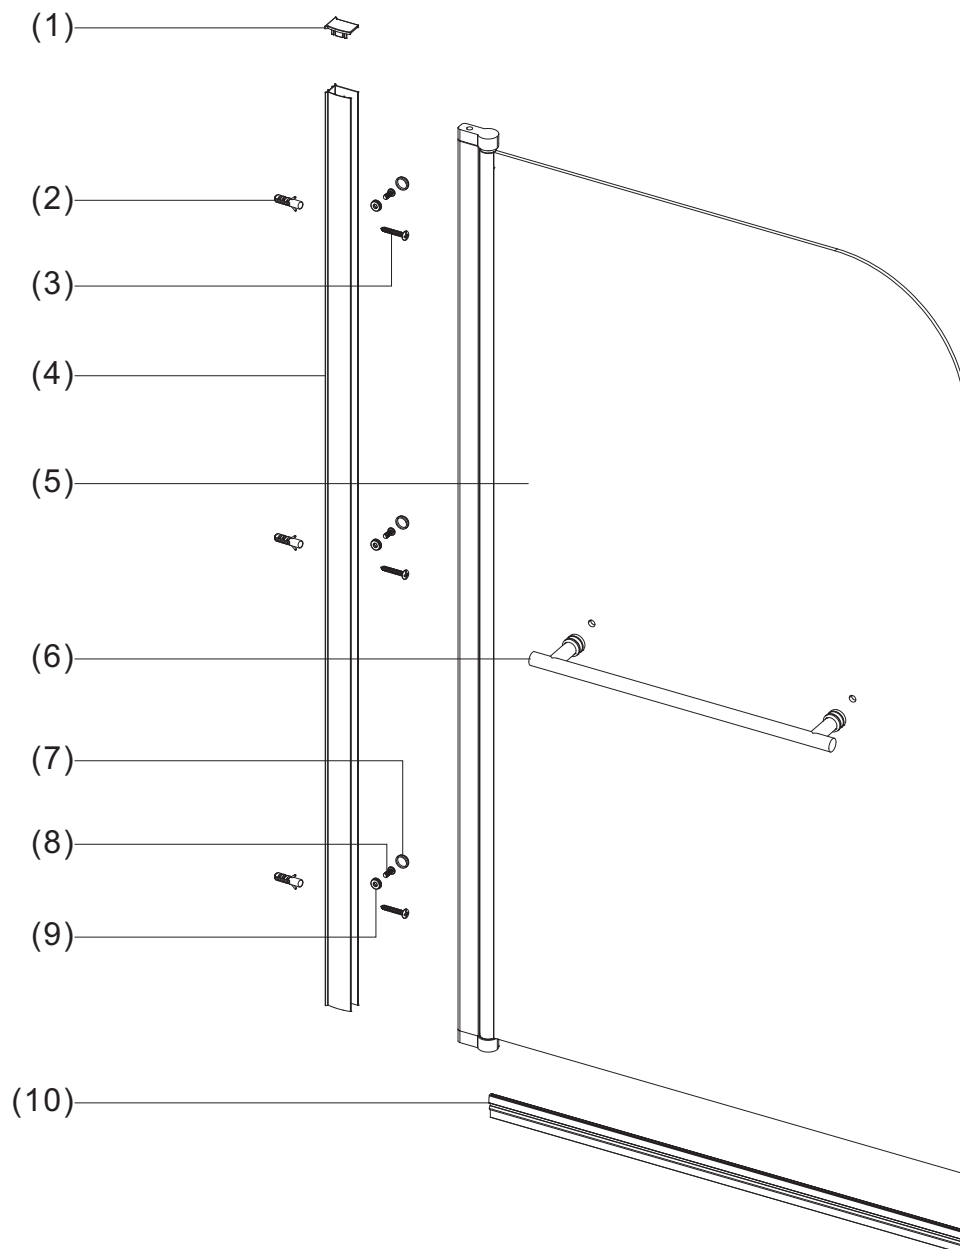

## ASSEMBLY INSTRUCTIONS - DRAWING

(1) 2x Wall Profile Cover Caps L&R

(2) 3x Wall Plugs

(3) 3x Screws 4\*30

(4) 1x Wall Profile

(5) 1x Moving Panel

(6) 1x Towel Rail

(7) 3x Screw Cover Caps

(8) 3x Screws 4\*12

(9) 3x Screw Clips

(10) 1x Bottom Seal

## **Check out our full range of Shower Enclosures**

Quadrant Shower Enclosures

Corner Entry Shower Enclosures

Walk in Shower Enclosures

Sliding Shower Doors

Bifold Shower Doors

Pivot Shower Doors

Hinged Shower Doors

Shower Screens