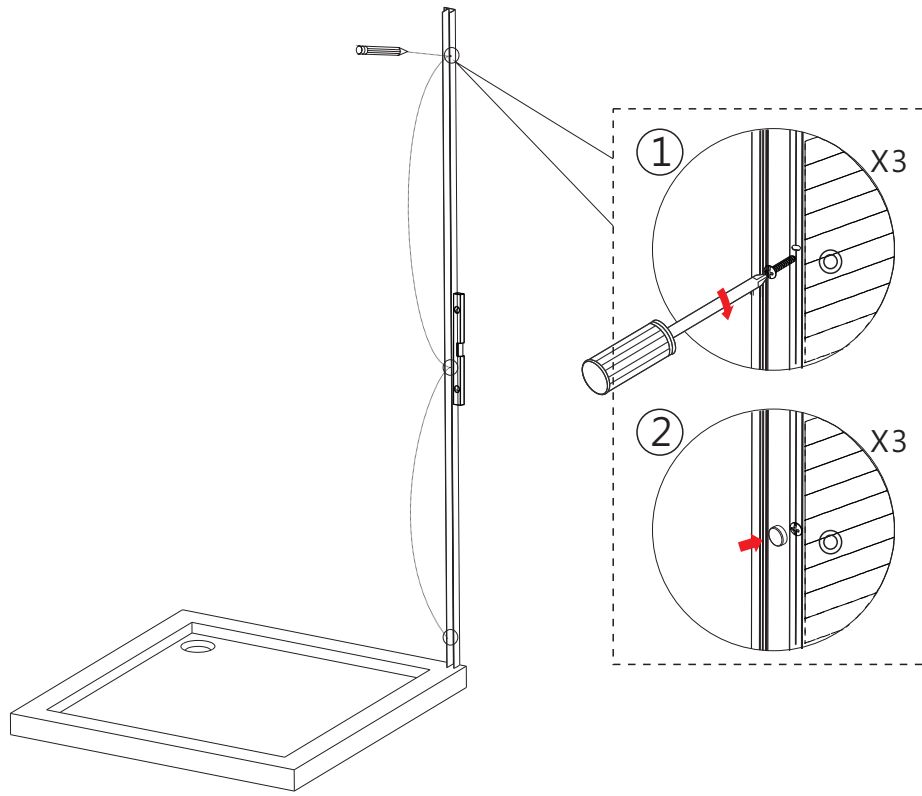

Before Installation

Please ensure that the shower tray is level and checked with a spirit level. The tray should be installed first. Tiles should then be tiled down to the tray. The enclosure can then be installed.

Step 1 DRILLING WALL PROFILE TO THE WALL