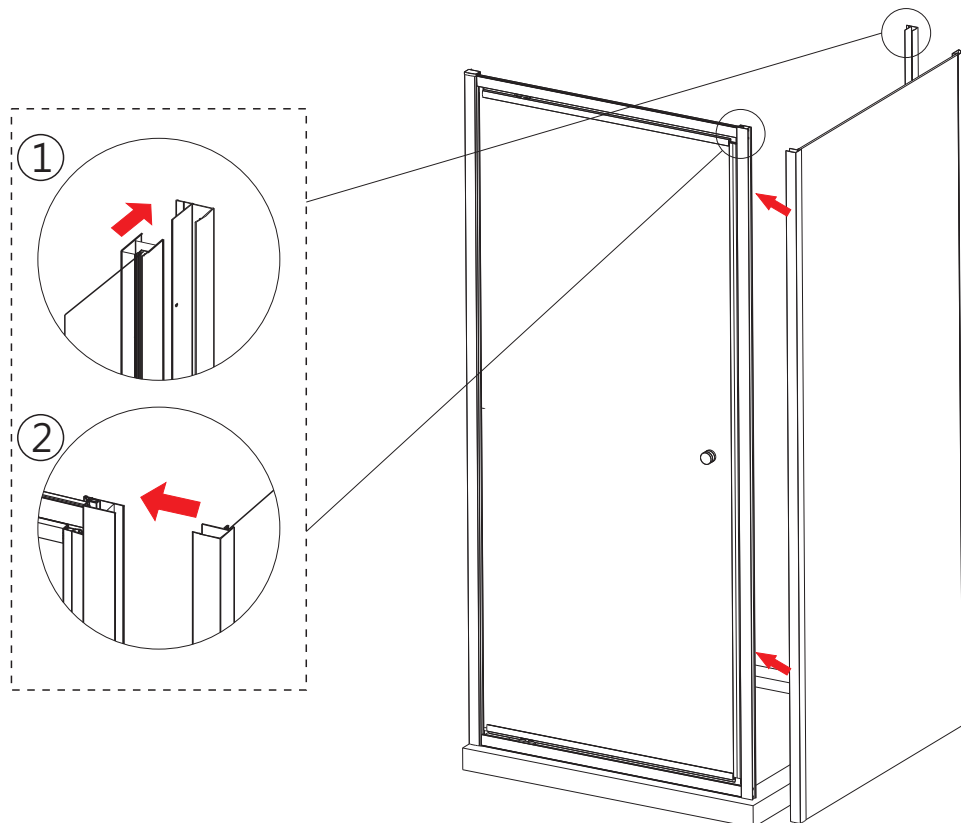

Before Installation

Please ensure that the shower tray is level and checked with a spirit level. The tray should be installed first. Tiles should then be tiled down to the tray. The enclosure can then be installed.

Step 1 DRILLING WALL PROFILE TO THE WALL

Step 2