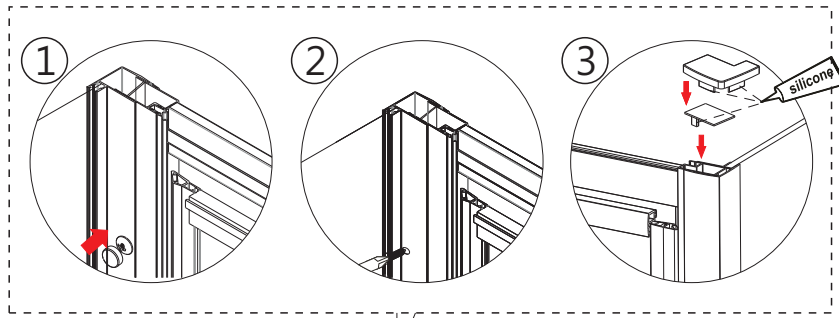

Step 3

Step 4

Allow 24 hours for silicone to dry before use. Silicone on the outside edge only, NOT THE INSIDE

Aftercare instructions

Regularly clean your shower product with warm soapy water to prevent lime scale build up. **DO NOT** use abrasive cleaning fluids or materials, or strong chemical cleaners as this will damage the product surface.