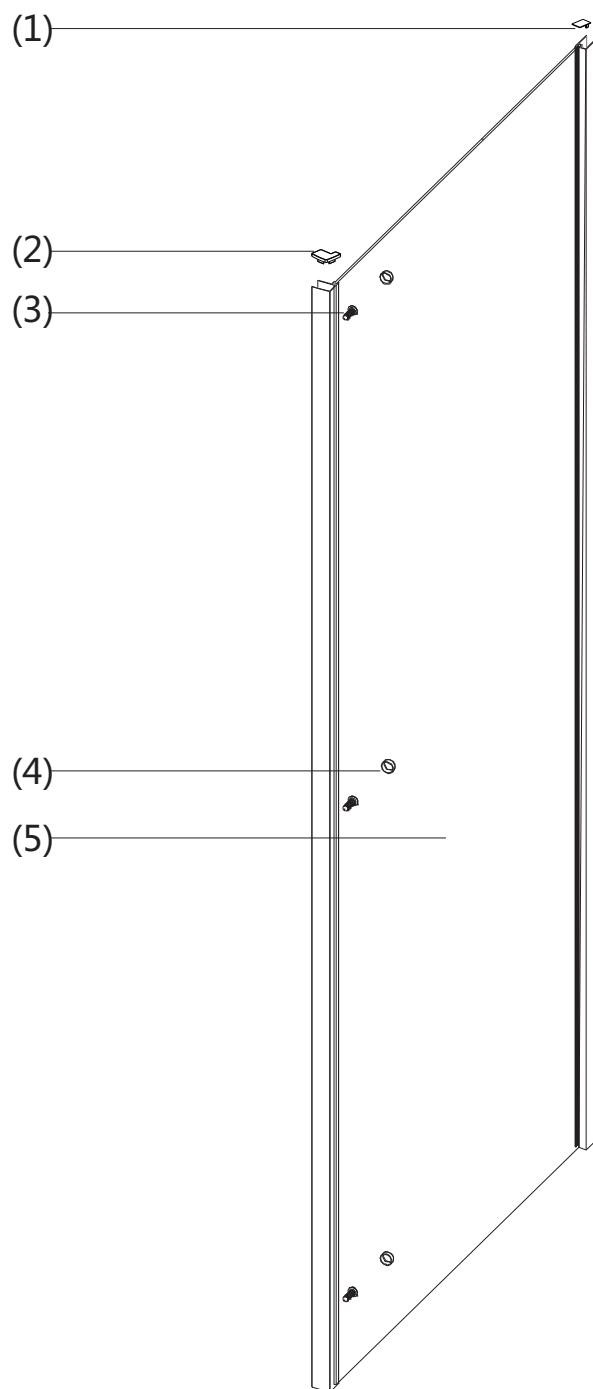

4mm SIDE PANEL GUIDE

General Information

Please inspect this product upon delivery. Any missing parts or manufacturing defects must be reported immediately to the supplier. Damage or defects reported later will not be accepted. TAKE CARE WHEN HANDLING GLASS PARTS-AVOID HEAVY CONTACT BETWEEN THE GLASS EDGES AND ANY HARD SURFACE. Glass breakage claims will not be accepted after the product has been unpacked.

TOOLS REQUIRED

DESCRIPTION	PART IMAGE	DESCRIPTION	PART IMAGE
Tape measure		Drill	
Spirit level		Flat-head Screwdriver	
Pencil		Cross head Screwdriver	 PZ1
Ø6mm Drill bit		Mallet	
Ø3mm Drill bit		Silicone Sealant	

 This product is heavy and may require two people to install.

ASSEMBLY INSTRUCTIONS - DRAWING

- (1) 1x Cover Cap For Upright Profile
- (2) 2x Corner Post Profile Cover L/R
- (3) 3x Corner Profile Screw ST4x16
- (4) 3x Screw Cap
- (5) 1x Fixed Panel

Before Installation

Please ensure that the shower tray is level and checked with a spirit level. The tray should be installed first. Tiles should then be tiled down to the tray. The enclosure can then be installed.