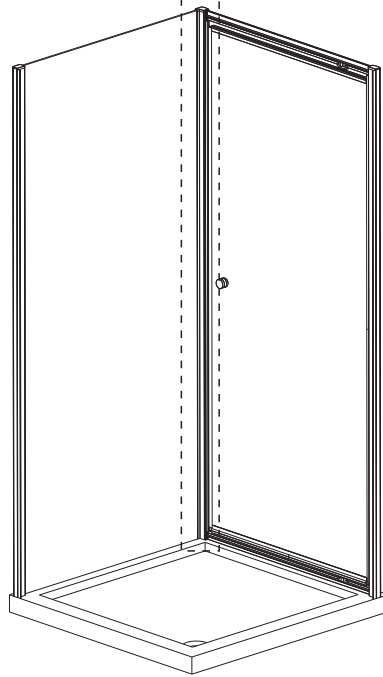

Step 3

Step 4

Allow 24 hours for silicone to dry before use. Silicone on the outside edge only, NOT THE INSIDE

Aftercare instructions

Regularly clean your shower product with warm soapy water to prevent lime scale build up. **DO NOT** use abrasive cleaning fluids or materials, or strong chemical cleaners as this will damage the product surface.