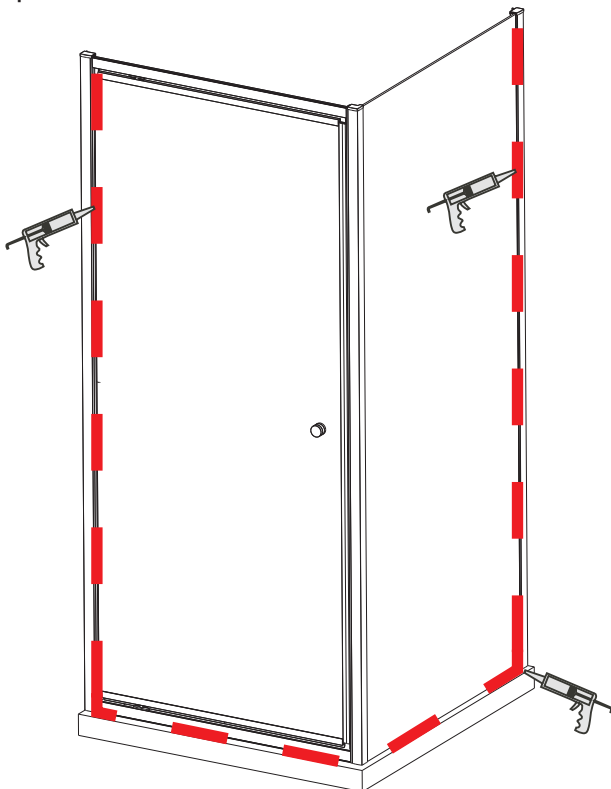

 This product is heavy and may require two people to install.

ASSEMBLY INSTRUCTIONS - DRAWING

- (1) 1x Cover Cap For Upright Profile
- (2) 2x Corner Post Profile Cover L/R
- (3) 3x Corner Profile Screw ST4x16
- (4) 3x Screw Cap
- (5) 1x Fixed Panel

Before Installation

Please ensure that the shower tray is level and checked with a spirit level. The tray should be installed first. Tiles should then be tiled down to the tray. The enclosure can then be installed.

Step 1 DRILLING WALL PROFILE TO THE WALL

Step 2

Step 3

Step 4

Allow 24 hours for silicone to dry before use. Silicone on the outside edge only, NOT THE INSIDE

Aftercare instructions

Regularly clean your shower product with warm soapy water to prevent lime scale build up. **DO NOT** use abrasive cleaning fluids or materials, or strong chemical cleaners as this will damage the product surface.

Check out our full range of Shower Enclosures

Quadrant Shower Enclosures

Corner Entry Shower Enclosures

Walk in Shower Enclosures

Sliding Shower Doors

Bifold Shower Doors

Pivot Shower Doors

Hinged Shower Doors