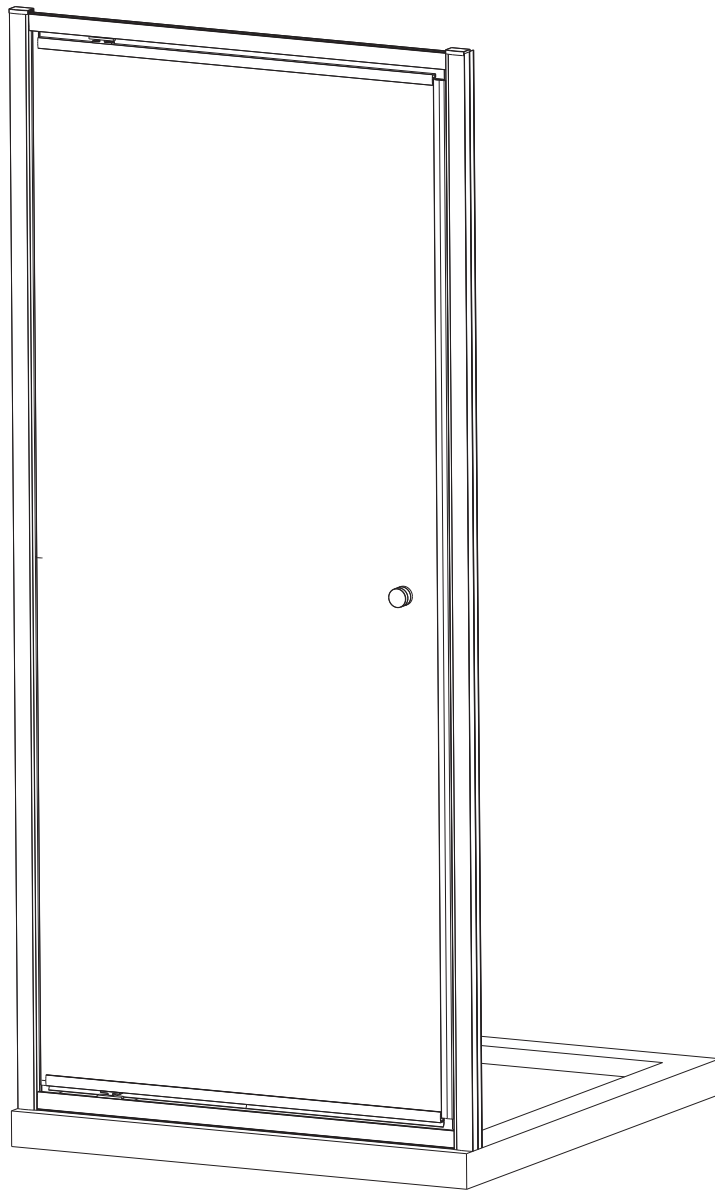

4mm PIVOT DOOR GUIDE

General Information

Please inspect this product upon delivery. Any missing parts or manufacturing defects must be reported immediately to the supplier. Damage or defects reported later will not be accepted. TAKE CARE WHEN HANDLING GLASS PARTS-AVOID HEAVY CONTACT BETWEEN THE GLASS EDGES AND ANY HARD SURFACE. Glass breakage claims will not be accepted after the product has been unpacked.

TOOLS REQUIRED

DESCRIPTION	PART IMAGE	DESCRIPTION	PART IMAGE
Tape measure		Drill	
Spirit level		Flat-head Screwdriver	
Pencil		Cross head Screwdriver	 PZ1
Ø6mm Drill bit		Mallet	
Ø3mm Drill bit		Silicone Sealant	

 This product is heavy and may require two people to install.

ASSEMBLY INSTRUCTIONS - DRAWING

- (1) 2x Wall Profiles
- (2) 6x Screws ST4x30
- (3) 6x Screws ST4x16
- (4) 6x $\text{\O}6\text{x}30$ Wall Plugs
- (5) 1x Upright Water Seal
- (6) 1x Bottom Seal
- (7) 1x Handle
- (8) 1x Magnet Seal A
- (9) 1x Magnet Seal B
- (10) 2xCover Caps For Upright Profile
- (11) 2xCover Caps For wall Profile L/R

Before Installation

Please ensure that the shower tray is level and checked with a spirit level.
The tray should be installed first. Tiles should then be tiled down to the tray.
The enclosure can then be installed.