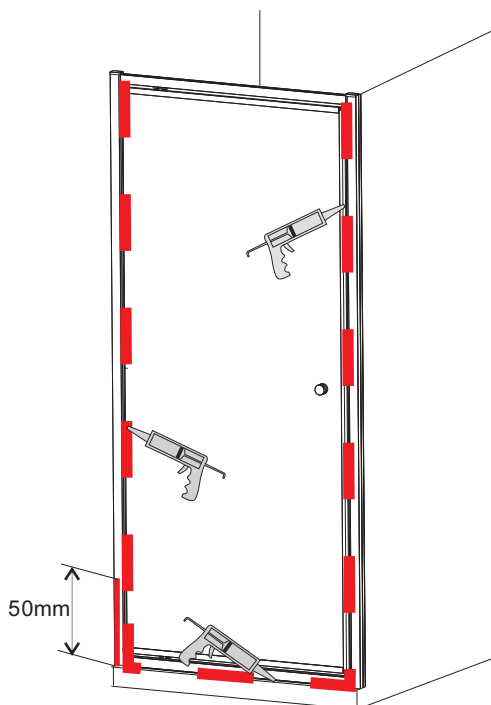

Step 6

Allow 24 hours for silicone to dry before use. Silicone on the outside edge only, NOT THE INSIDE

Aftercare instructions

Regularly clean your shower product with warm soapy water to prevent lime scale build up. **DO NOT** use abrasive cleaning fluids or materials, or strong chemical cleaners as this will damage the product surface.