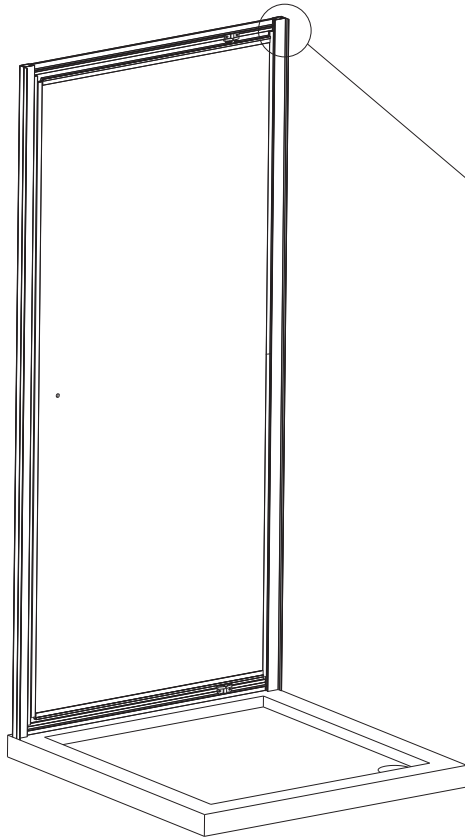

Step 3

⚠ Take care not drill into glass

Step 4