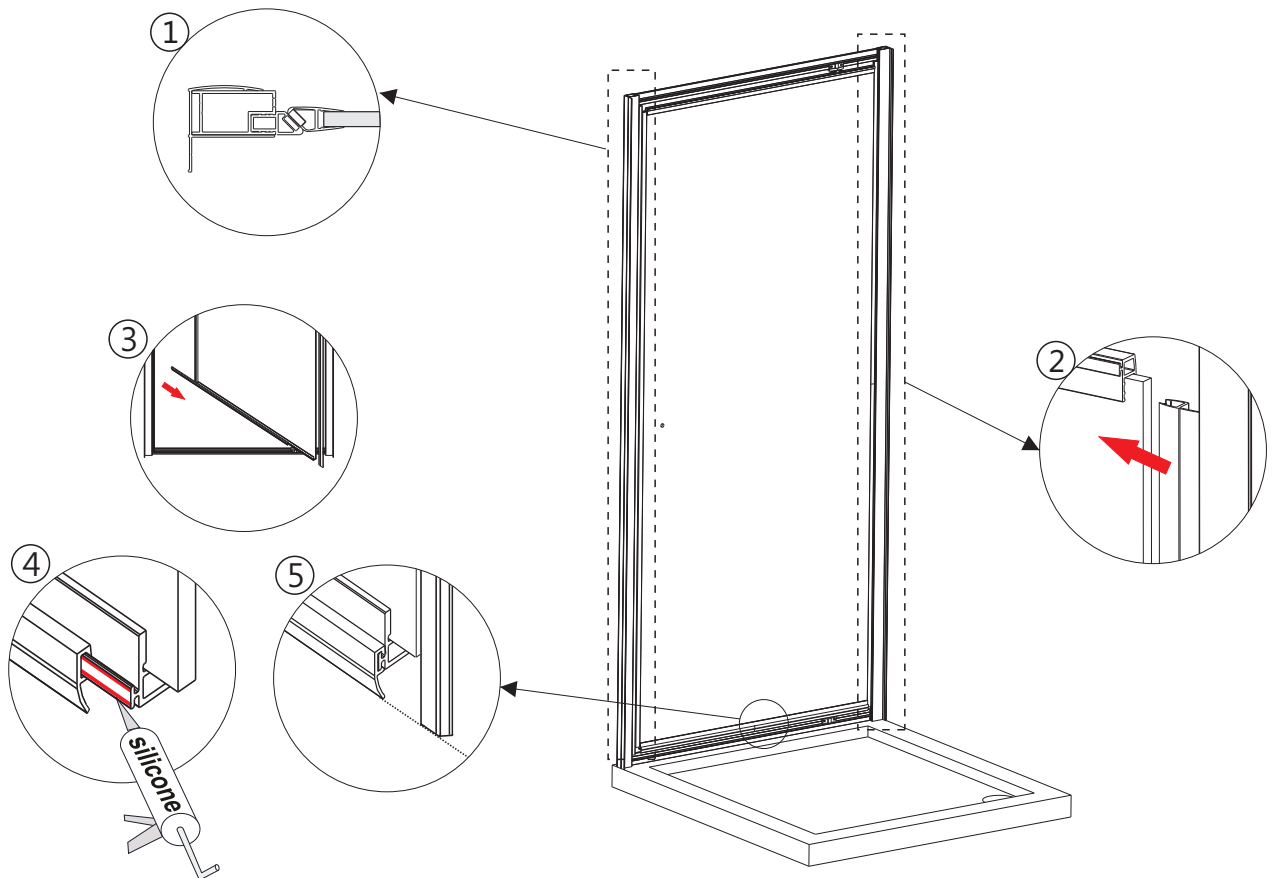

 This product is heavy and may require two people to install.

ASSEMBLY INSTRUCTIONS - DRAWING

- (1) 2x Wall Profiles
- (2) 6x Screws ST4x30
- (3) 6x Screws ST4x16
- (4) 6x $\text{\O}6\text{x}30$ Wall Plugs
- (5) 1x Upright Water Seal
- (6) 1x Bottom Seal
- (7) 1x Handle
- (8) 1x Magnet Seal A
- (9) 1x Magnet Seal B
- (10) 2xCover Caps For Upright Profile
- (11) 2xCover Caps For wall Profile L/R

Before Installation

Please ensure that the shower tray is level and checked with a spirit level.
The tray should be installed first. Tiles should then be tiled down to the tray.
The enclosure can then be installed.

Step 1

Step 2

Step 3

⚠ Take care not drill into glass

Step 4

Step 5

Step 6

Allow 24 hours for silicone to dry before use. Silicone on the outside edge only, NOT THE INSIDE