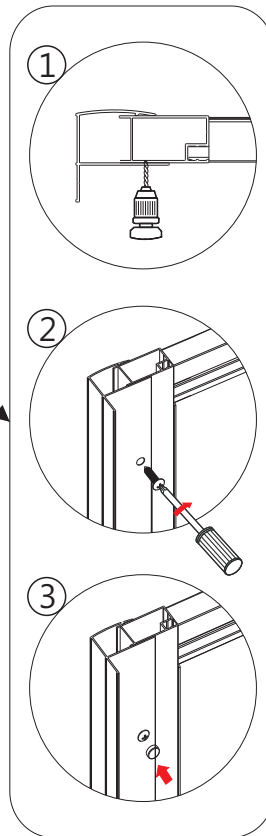

Step 3

⚠ Take care not drill into glass

Step 4