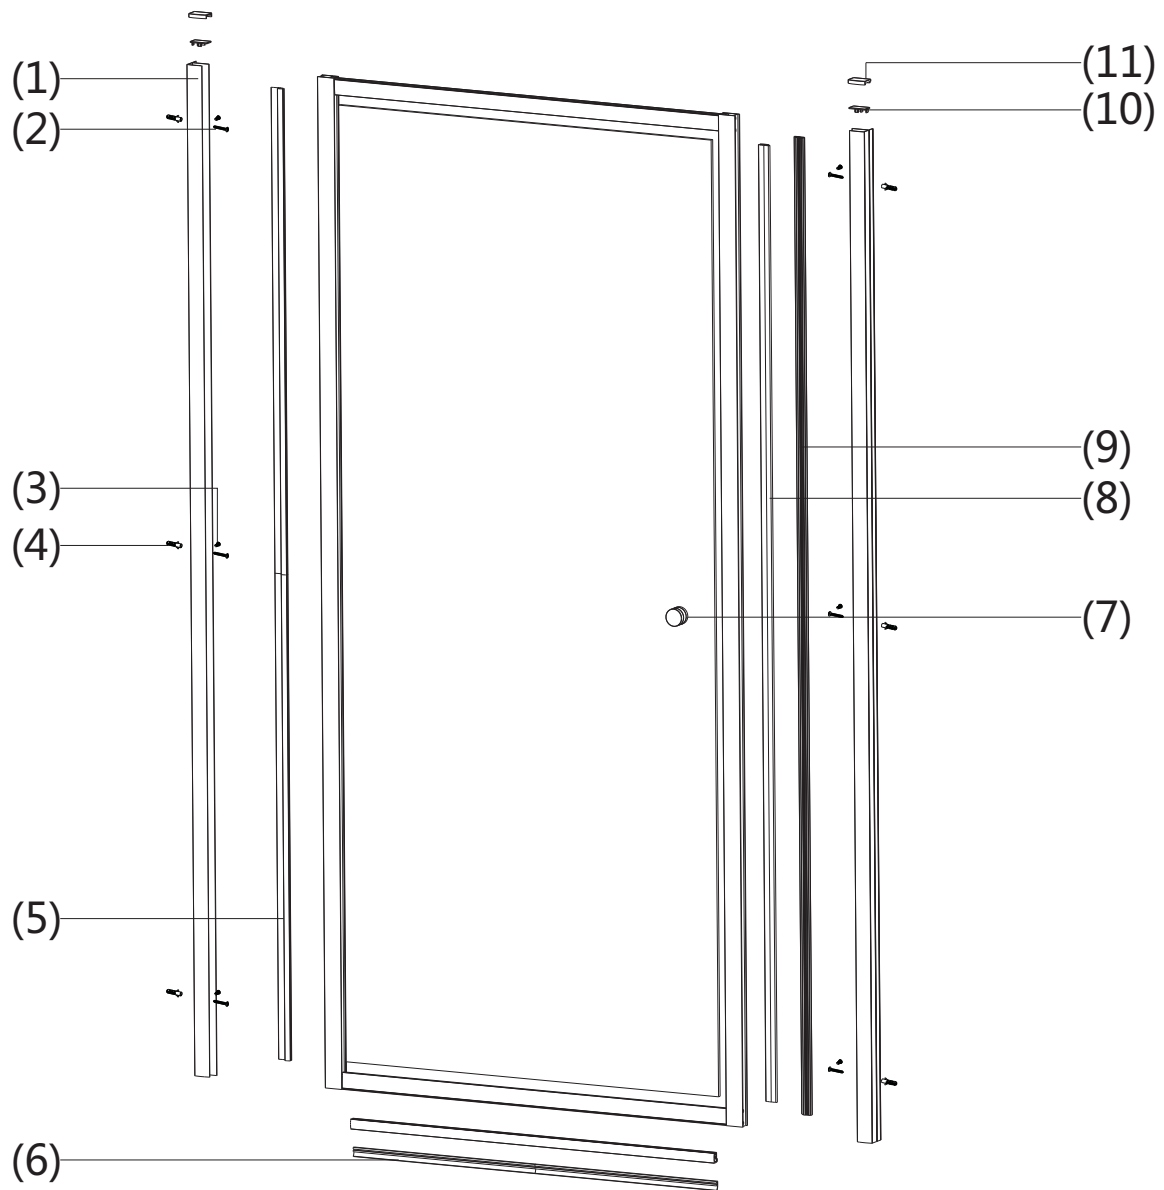

TOOLS REQUIRED

DESCRIPTION	PART IMAGE	DESCRIPTION	PART IMAGE
Tape measure		Drill	
Spirit level		Flat-head Screwdriver	
Pencil		Cross head Screwdriver	 PZ1
Ø6mm Drill bit		Mallet	
Ø3mm Drill bit		Silicone Sealant	

 This product is heavy and may require two people to install.

ASSEMBLY INSTRUCTIONS - DRAWING

- (1) 2x Wall Profiles
- (2) 6x Screws ST4x30
- (3) 6x Screws ST4x16
- (4) 6x $\text{\O}6\text{x}30$ Wall Plugs
- (5) 1x Upright Water Seal
- (6) 1x Bottom Seal
- (7) 1x Handle
- (8) 1x Magnet Seal A
- (9) 1x Magnet Seal B
- (10) 2xCover Caps For Upright Profile
- (11) 2xCover Caps For wall Profile L/R

Before Installation

Please ensure that the shower tray is level and checked with a spirit level.
The tray should be installed first. Tiles should then be tiled down to the tray.
The enclosure can then be installed.