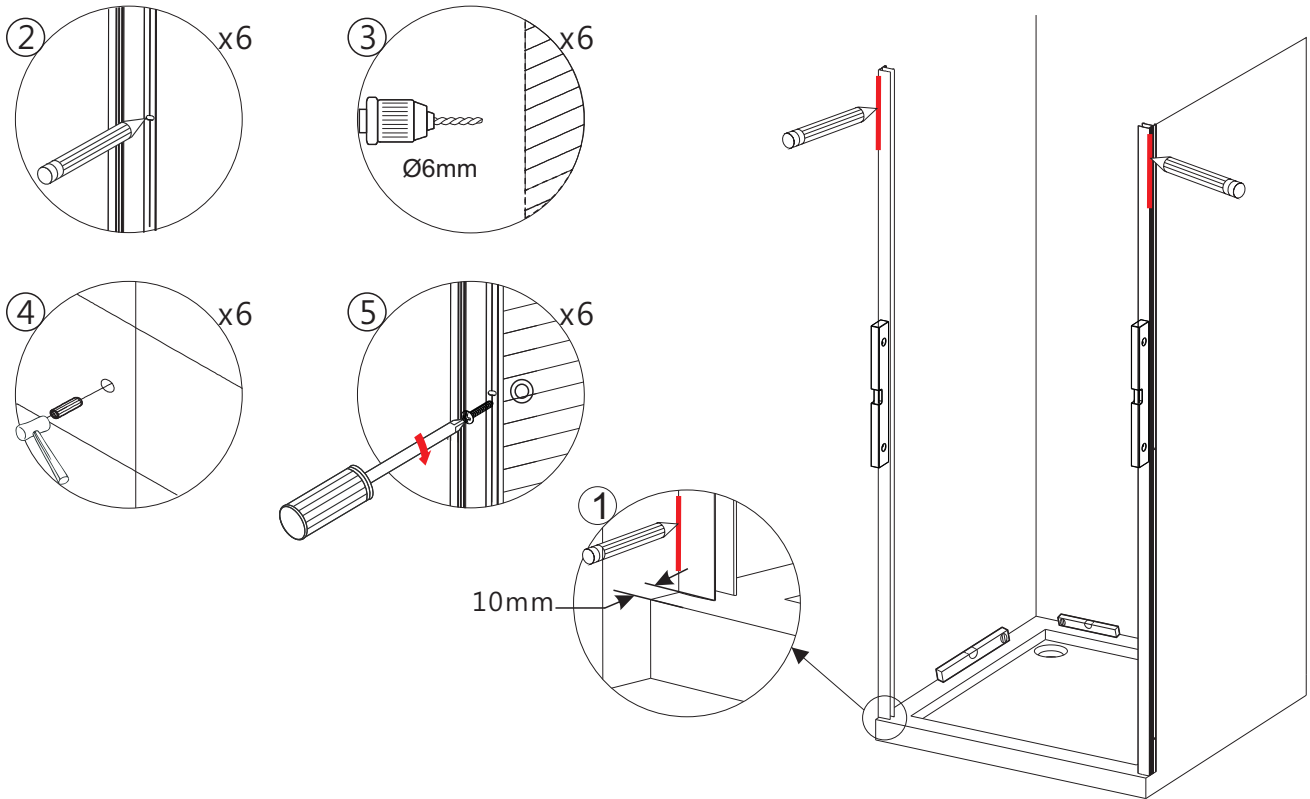

Before Installation

Please ensure that the shower tray is level and checked with a spirit level.
The tray should be installed first. Tiles should then be tiled down to the tray.
The enclosure can then be installed.

Step 1