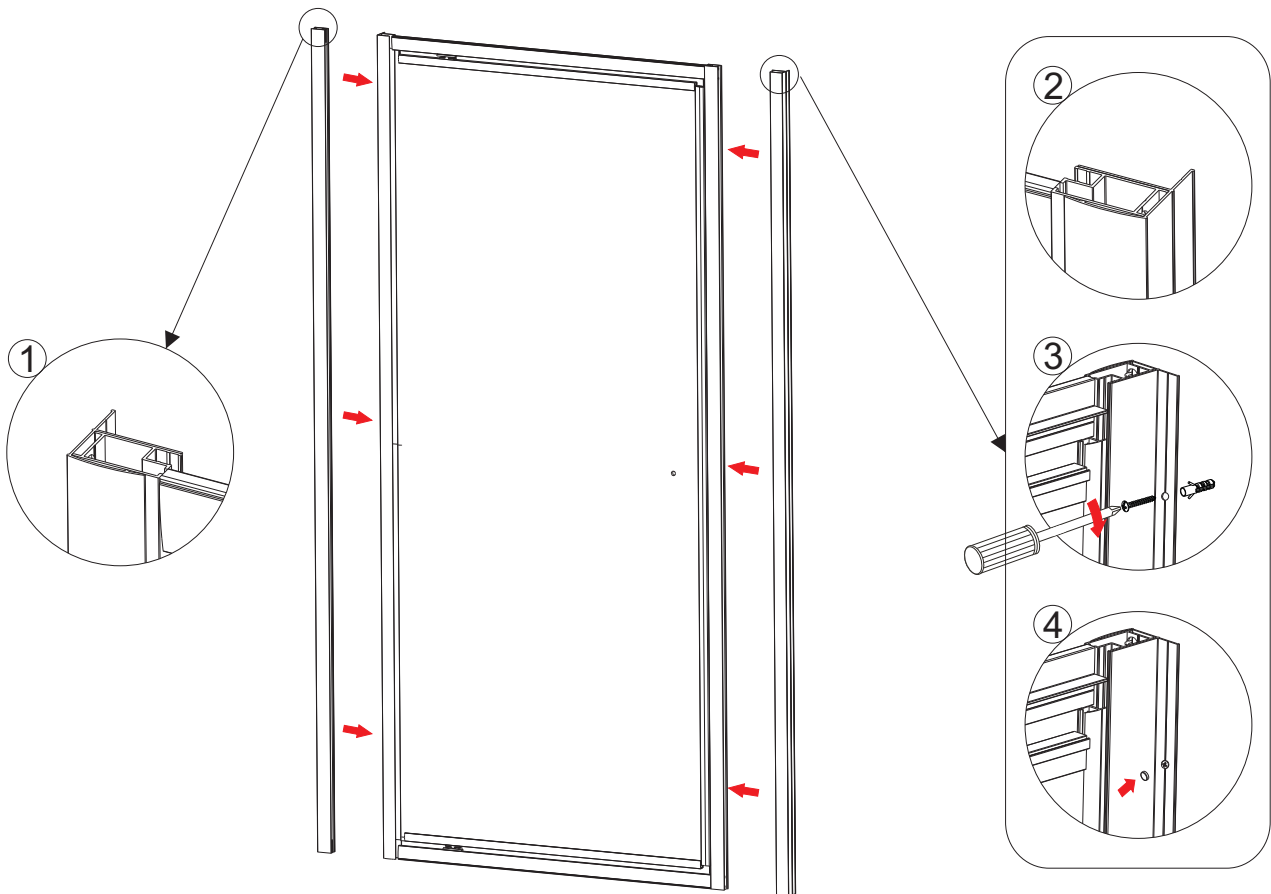

Before Installation

Please ensure that the shower tray is level and checked with a spirit level.
The tray should be installed first. Tiles should then be tiled down to the tray.
The enclosure can then be installed.

Step 1

Step 2