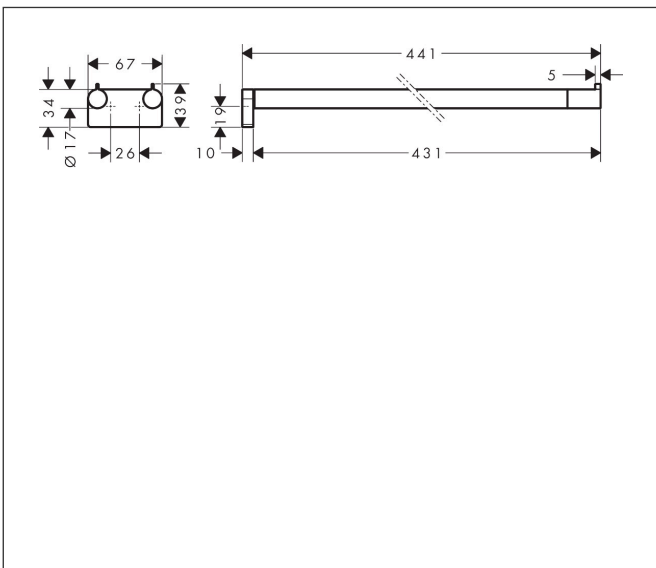

Brand hansgrohe
Art. Name **AddStoris S** Towel holder twin-handle
Art. Nr. 41787140
Surface Brushed Bronze
Pos. 1

Product picture

Features

- wall-mounted
- material: metal
- holder material: metal
- fixed
- length: 441 mm
- with mounting material
- drilling distance: 26 mm
- diameter drill hole: 6 mm
- concealed fastening

Drawing

Technology