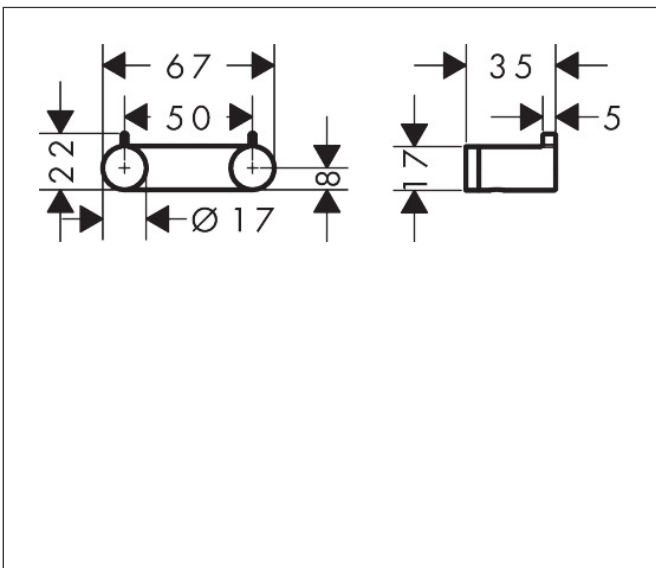

Brand hansgrohe
Art. Name **AddStoris S** Towel hook double
Art. Nr. 41785670
Surface Matt Black
Pos. 1

Product picture

Features

- wall-mounted
- material: metal
- with mounting material
- concealed fastening
- drilling distance: 50 mm
- diameter drill hole: 6 mm

Drawing

Technology