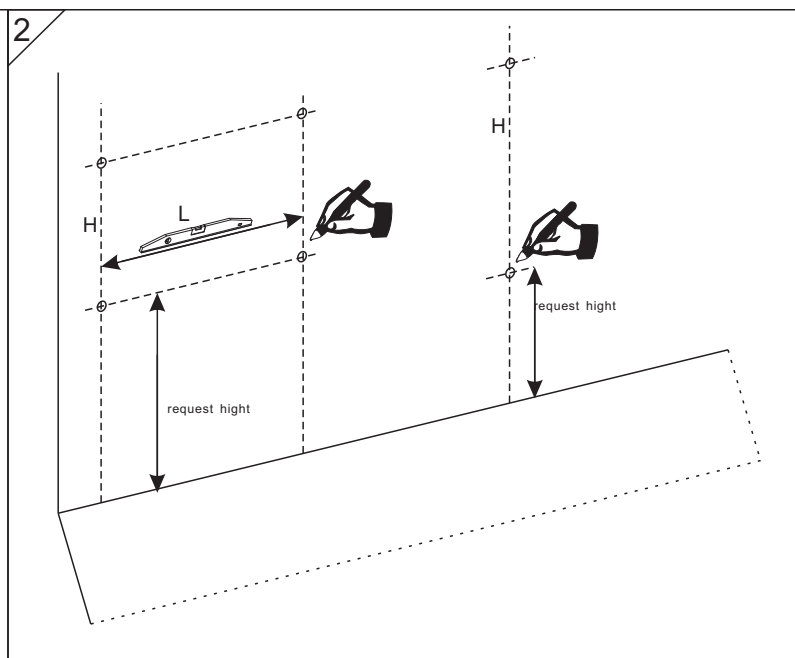

Wall hung unit installation.(fixings in box)

Please measure the L distance between each brackets on unit. and H (height as customers request. The standard height is 850mm (including basin height) from floor to wash basin

Mirror cabinet and Storage unit. (plug screws with chrome covers in box)

Please measure the L&H distance between each pre-drilled holes on products and fixing them as below steps. the distance will be 300-400 the mirror cabinet to basin as below . the distance from floor to bottom of storage as customer requests.