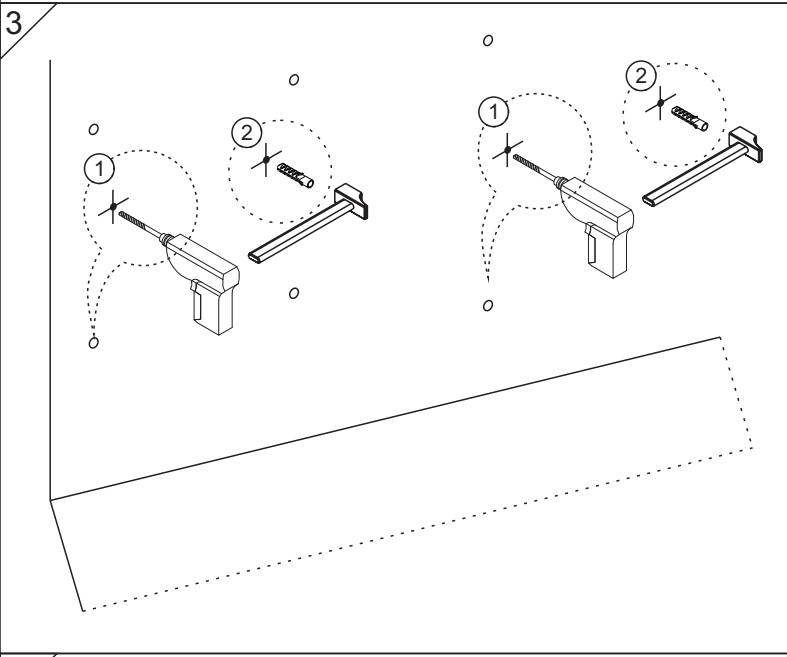

Wall hung unit installation.(fixings in box)

Please measure the L distance between each brackets on unit. and H (height as customers request. The standard height is 850mm (including basin height) from floor to wash basin

Mirror cabinet and Storage unit. (plug screws with chrome covers in box)

Please measure the L&H distance between each pre-drilled holes on products and fixing them as below steps. the distance will be 300-400 the mirror cabinet to basin as below . the distance from floor to bottom of storage as customer requests.