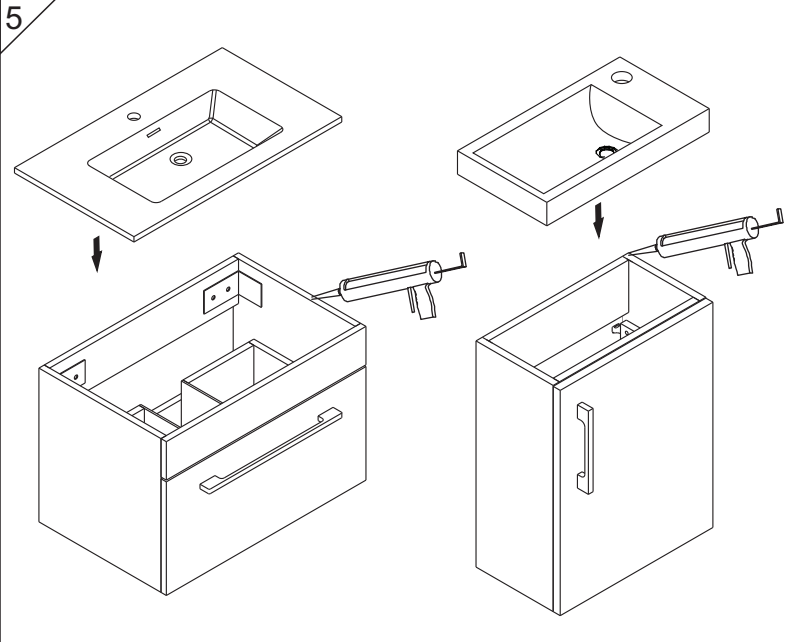

Wall hung unit installation.(fixings in box)

Please measure the L distance between each brackets on unit. and H (height as customers request. The standard height is 850mm (including basin height) from floor to wash basin

Mirror cabinet and Storage unit. (plug screws with chrome covers in box)

Please measure the L&H distance between each pre-drilled holes on products and fixing them as below steps. the distance will be 300-400 the mirror cabinet to basin as below . the distance from floor to bottom of storage as customer requests.