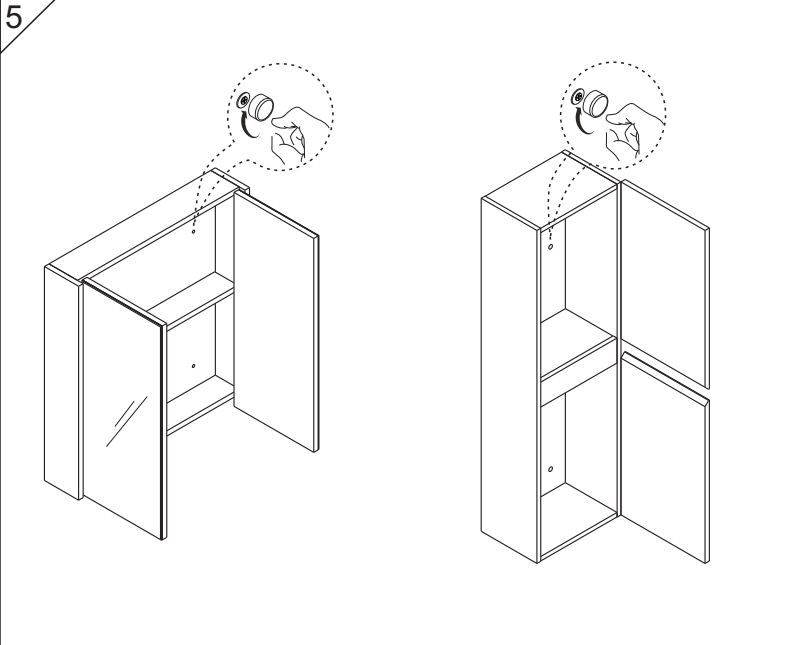

Wall hung unit installation.(fixings in box)

Please measure the L distance between each brackets on unit. and H (height as customers request. The standard height is 850mm (including basin height) from floor to wash basin

Mirror cabinet and Storage unit. (plug screws with chrome covers in box)

Please measure the L&H distance between each pre-drilled holes on products and fixing them as below steps. the distance will be 300-400 the mirror cabinet to basin as below . the distance from floor to bottom of storage as customer requests.