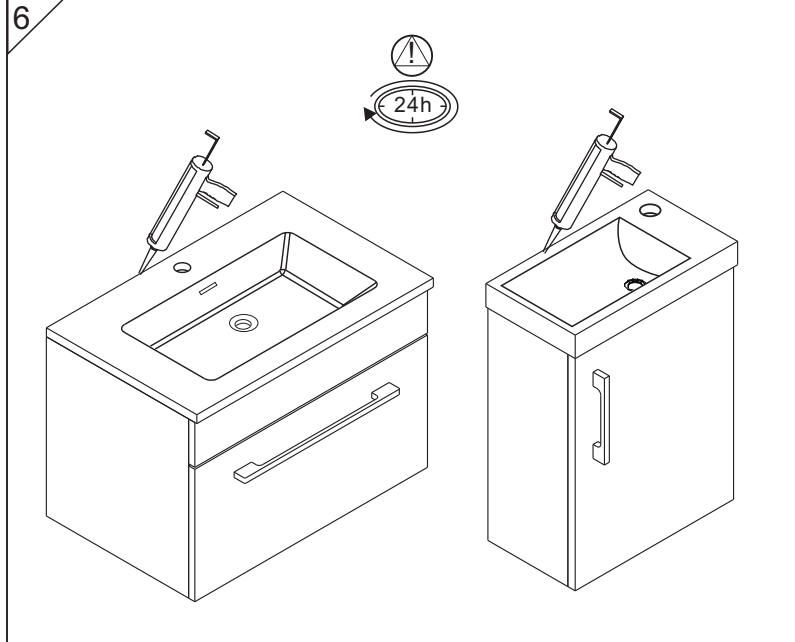

Wall hung unit installation.(fixings in box)

Please measure the L distance between each brackets on unit. and H (height as customers request. The standard height is 850mm (including basin height) from floor to wash basin

Mirror cabinet and Storage unit. (plug screws with chrome covers in box)

Please measure the L&H distance between each pre-drilled holes on products and fixing them as below steps. the distance will be 300-400 the mirror cabinet to basin as below . the distance from floor to bottom of storage as customer requests.