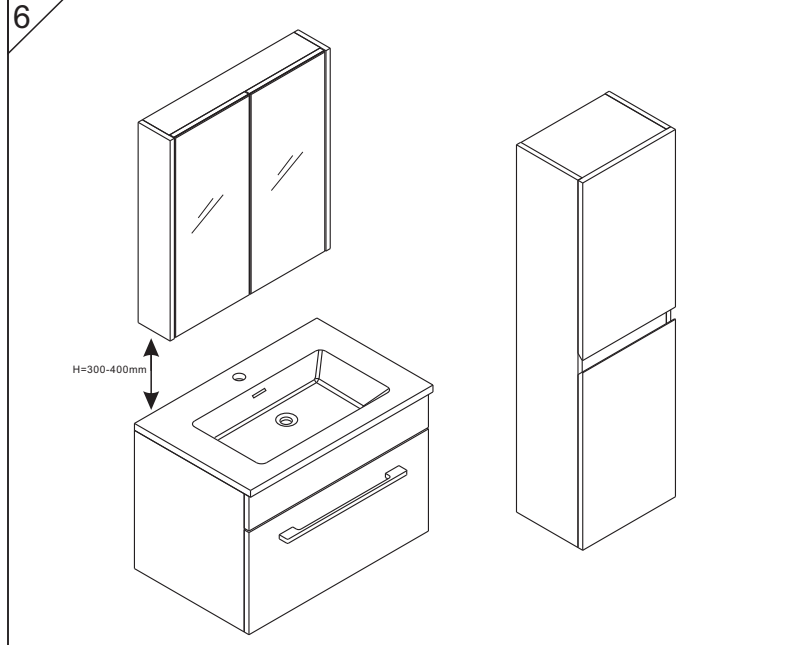

Wall hung unit installation.(fixings in box)

Please measure the L distance between each brackets on unit. and H (height as customers request. The standard height is 850mm (including basin height) from floor to wash basin

Mirror cabinet and Storage unit. (plug screws with chrome covers in box)

Please measure the L&H distance between each pre-drilled holes on products and fixing them as below steps. the distance will be 300-400 the mirror cabinet to basin as below . the distance from floor to bottom of storage as customer requests.