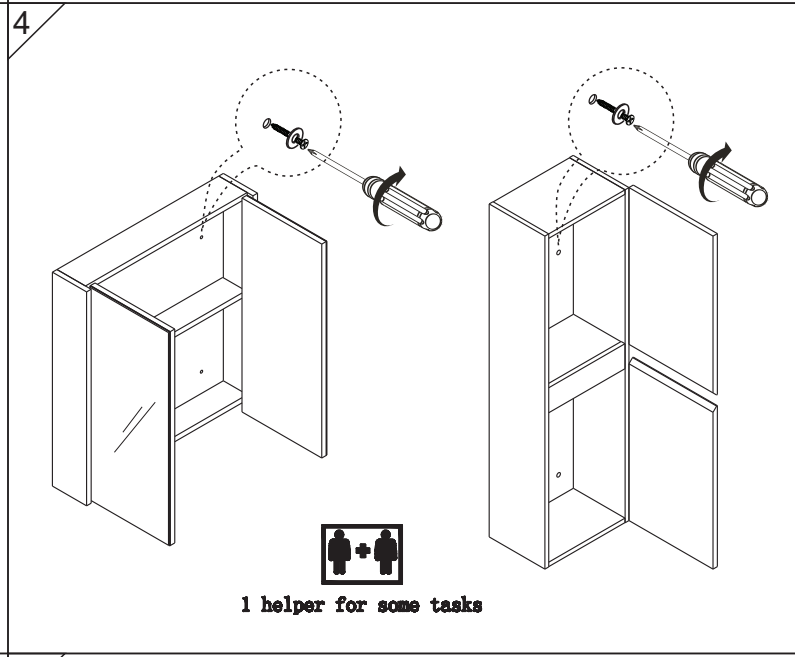

Wall hung unit installation.(fixings in box)

Please measure the L distance between each brackets on unit. and H (height as customers request. The standard height is 850mm (including basin height) from floor to wash basin

Mirror cabinet and Storage unit. (plug screws with chrome covers in box)

Please measure the L&H distance between each pre-drilled holes on products and fixing them as below steps. the distance will be 300-400 the mirror cabinet to basin as below . the distance from floor to bottom of storage as customer requests.