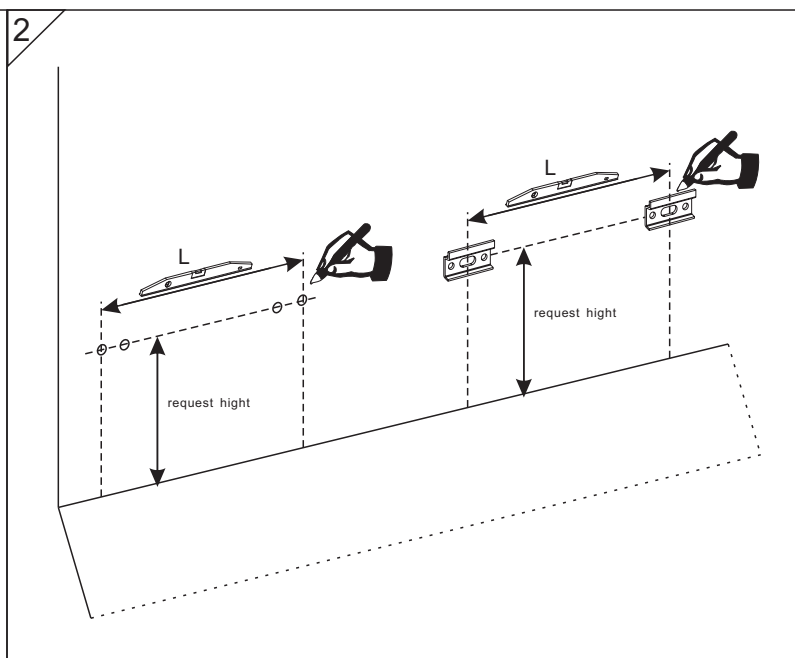

Wall hung unit installation.(fixings in box)

Please measure the L distance between each brackets on unit. and H (height as customers request. The standard height is 850mm (including basin height) from floor to wash basin

Mirror cabinet and Storage unit. (plug screws with chrome covers in box)

Please measure the L&H distance between each pre-drilled holes on products and fixing them as below steps. the distance will be 300-400 the mirror cabinet to basin as below . the distance from floor to bottom of storage as customer requests.