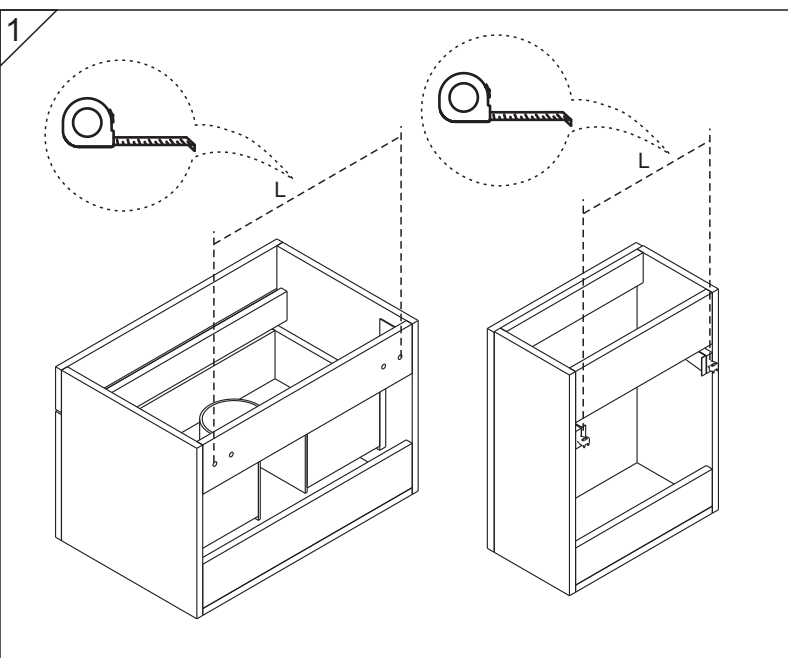

Wall hung unit installation.(fixings in box)

Please measure the L distance between each brackets on unit. and H (height as customers request. The standard height is 850mm (including basin height) from floor to wash basin

Mirror cabinet and Storage unit. (plug screws with chrome covers in box)

Please measure the L&H distance between each pre-drilled holes on products and fixing them as below steps. the distance will be 300-400 the mirror cabinet to basin as below . the distance from floor to bottom of storage as customer requests.