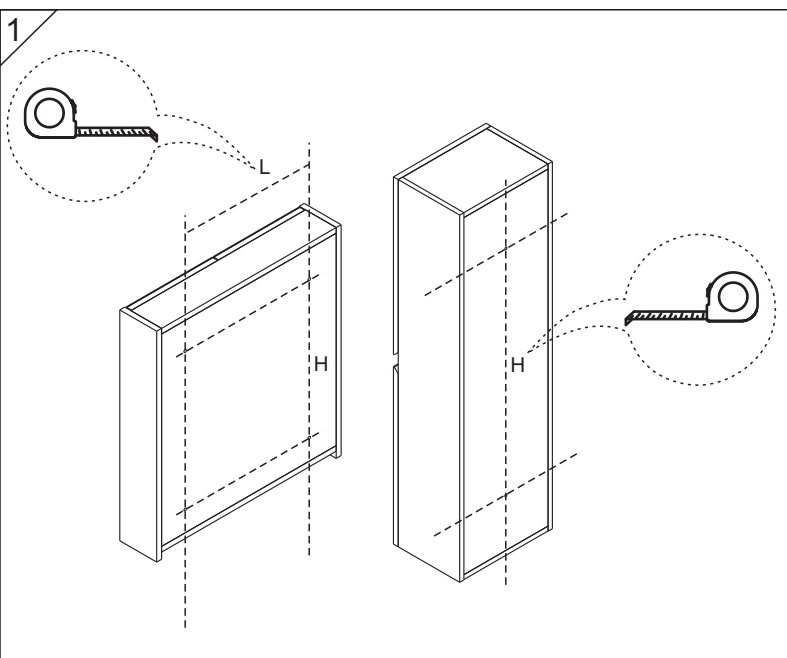

Wall hung unit installation.(fixings in box)

Please measure the L distance between each brackets on unit. and H (height as customers request. The standard height is 850mm (including basin height) from floor to wash basin

Mirror cabinet and Storage unit. (plug screws with chrome covers in box)

Please measure the L&H distance between each pre-drilled holes on products and fixing them as below steps. the distance will be 300-400 the mirror cabinet to basin as below . the distance from floor to bottom of storage as customer requests.