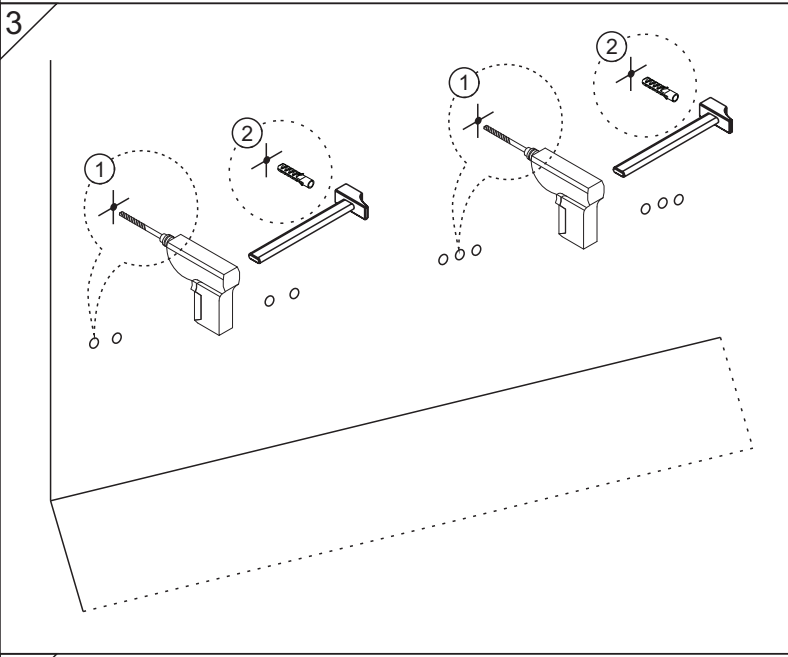

Wall hung unit installation.(fixings in box)

Please measure the L distance between each brackets on unit. and H (height as customers request. The standard height is 850mm (including basin height) from floor to wash basin

Mirror cabinet and Storage unit. (plug screws with chrome covers in box)

Please measure the L&H distance between each pre-drilled holes on products and fixing them as below steps. the distance will be 300-400 the mirror cabinet to basin as below . the distance from floor to bottom of storage as customer requests.