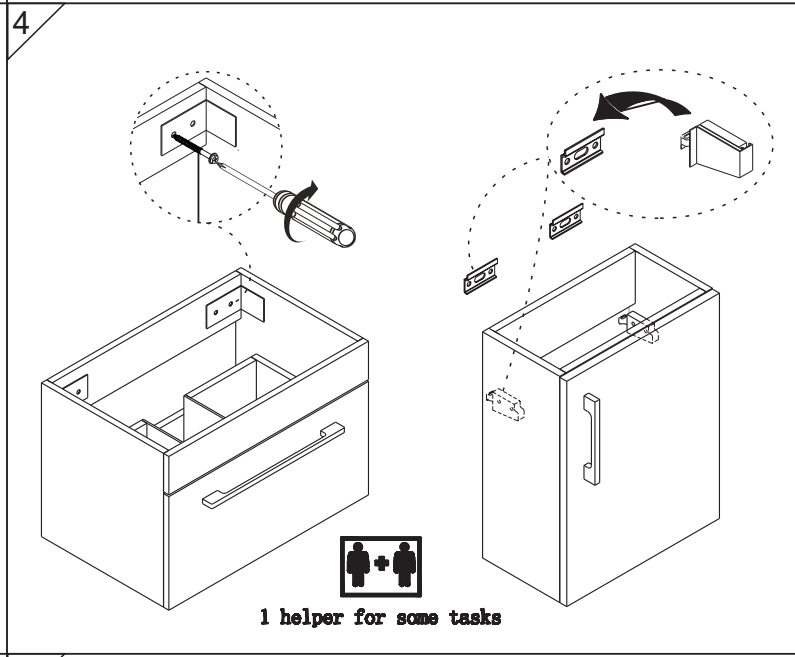

Wall hung unit installation.(fixings in box)

Please measure the L distance between each brackets on unit. and H (height as customers request. The standard height is 850mm (including basin height) from floor to wash basin

Mirror cabinet and Storage unit. (plug screws with chrome covers in box)

Please measure the L&H distance between each pre-drilled holes on products and fixing them as below steps. the distance will be 300-400 the mirror cabinet to basin as below . the distance from floor to bottom of storage as customer requests.