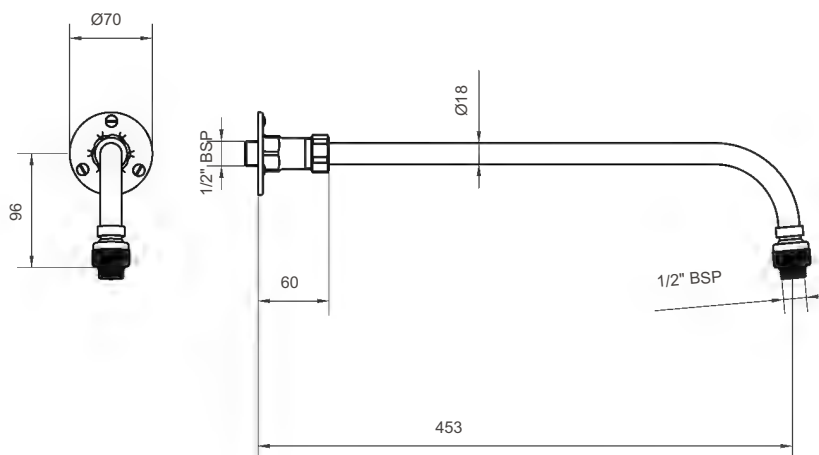

PRODUCT DATA SHEET

RANGE: Shower Kits & Arms

CODE: SJK418LR

DESCRIPTION: 18mm Overhead Shower Arm

marflow
ESTABLISHED IN BIRMINGHAM 1968

Marflow Engineering Limited

Britannia House . Austin Way . Hamstead Industrial Estate . Birmingham . B42 1DU . United Kingdom
t. +44 (0)121 358 1555 e. info@marflow.co.uk w. marflow.co.uk