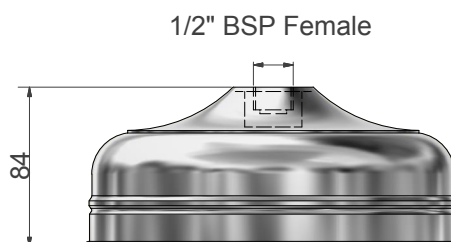

# PRODUCT DATA SHEET

RANGE: Shower Roses

CODE: SJR06 SJR08 SJR12

DESCRIPTION: Skirted Shower Rose