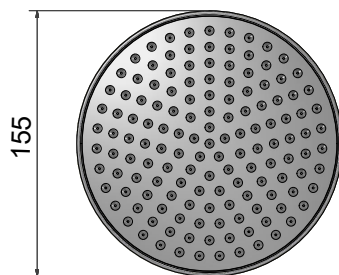

# PRODUCT DATA SHEET

RANGE: Shower Roses

CODE: SJR06 SJR08 SJR12

DESCRIPTION: Skirted Shower Rose