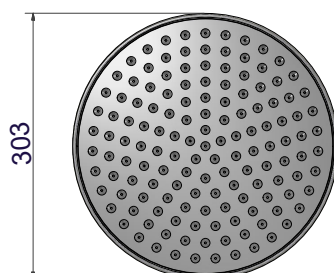

# PRODUCT DATA SHEET

RANGE: Shower Roses

CODE: SJR06 SJR08 SJR12

DESCRIPTION: Skirted Shower Rose