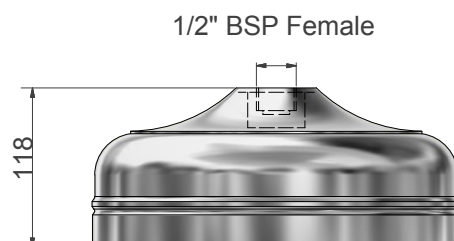

# PRODUCT DATA SHEET

RANGE: Shower Roses

CODE: SJR06 SJR08 SJR12

DESCRIPTION: Skirted Shower Rose