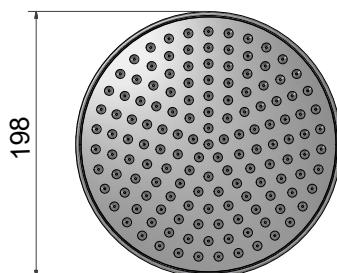

# PRODUCT DATA SHEET

RANGE: Shower Roses

CODE: SJR06 SJR08 SJR12

DESCRIPTION: Skirted Shower Rose