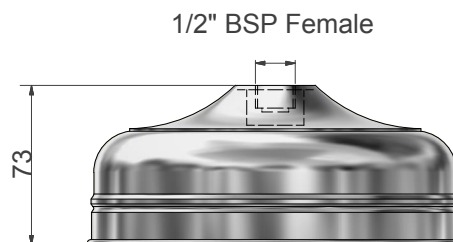

# PRODUCT DATA SHEET

RANGE: Shower Roses

CODE: SJR06 SJR08 SJR12

DESCRIPTION: Skirted Shower Rose