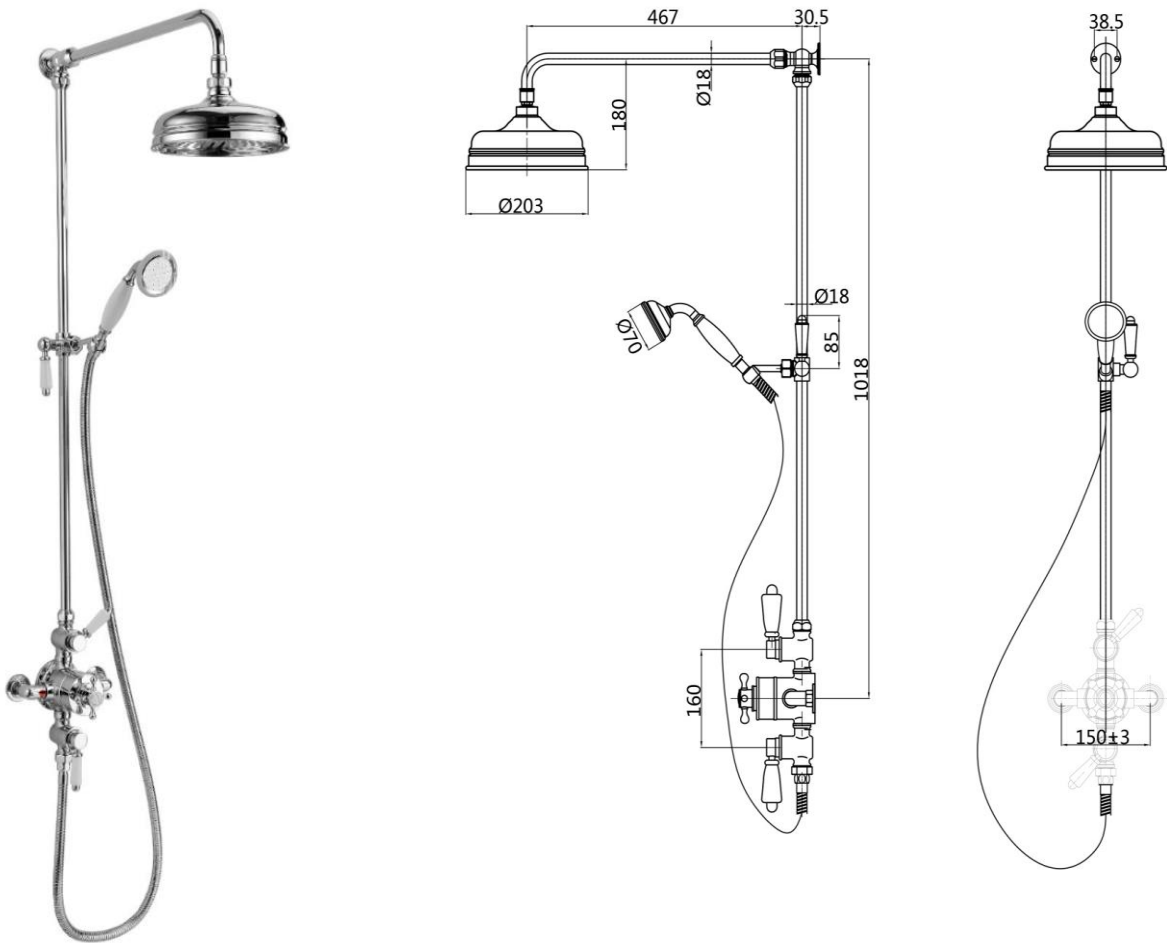

PRODUCT DATA SHEET

RANGE: Ferrada

CODE: FER7400K6

DESCRIPTION: Ferrada Exposed Thermostatic Shower Valve

with riser rail, overhead arm, traditional showerhead and handshower

FLOW RATES:

BAR PRESSURE	0.2 BAR	0.5 BAR	1.0 BAR	3.0 BAR
LITRES PER MINUTE	3.8	5.2	7.2	15.6