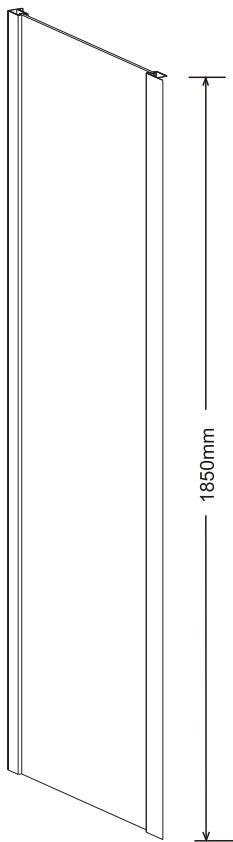

6mm Side Panel Specification

Side Profile 1850mm x2pcs

Corner Profilex1pc

Fixed glassx1pcs

Check out our full range of Shower Enclosures

Quadrant Shower Enclosures

Corner Entry Shower Enclosures

Walk in Shower Enclosures

Sliding Shower Doors

Bifold Shower Doors

Pivot Shower Doors

Hinged Shower Doors

Shower Screens

From Top Brands

Coram Shower Enclosures

Mira Shower Enclosures

Hydrolux Shower Enclosures

Diamond Shower Enclosures

With quality shower trays to match your enclosure

Square Shower Trays

Rectangular Shower Trays

Quadrant Shower Trays

Coram Shower Trays

Mira Flight Shower Trays