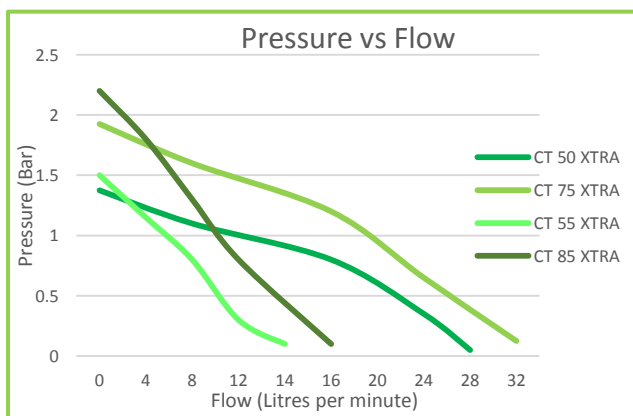

- 1.5, 2.0, 2.5 bar performance options
- Compact size
- Very quiet
- Compact seal
- Continuously rated
- Fully automatic
- 15mm push fit flexible hoses with integral isolating valves on inlets
- Pre-wired with 1.25 metre power cable
- Anti-vibration feet
- 2 year warranty