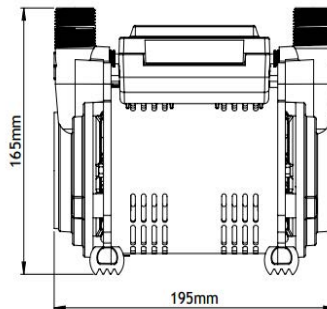

CT XTRA Technical Specification

Part No.	Description	Specification			Performance			Connection Type			Pump Volumetrics				Packed Pump Volumetrics			
		Electrical Input	Fuse	Pump Type	Pressure (kPa/Bar) at 16ltr/min	Pressure (kPa/Bar) at 8ltr/min	Max pressure (kPa/Bar) closed head	Pump	Hoses	Isolators	Dimensions				Dimensions			
		230/1/50		Regenerative				BSP	Push fit	Isolators integrated into the hoses	Weight (kg)	Length (mm)	Width (mm)	Height (mm)	Weight (kg)	Length (mm)	Width (mm)	Height (mm)
CT Xtra Shower Pumps																		
CT 50 Xtra	1.5 Bar Twin End Positive Head Shower Pump	✓	3A	✓	120 (1.2)	140 (1.4)	150 (1.5)	¾"	15mm	✗	3.46	195	120	165	4.22	295	215	205
CT 50+ Xtra	1.5 Bar Twin End Positive Head Shower Pump	✓	3A	✓	120 (1.2)	140 (1.4)	150 (1.5)	¾"	15mm	✓ Inlet Only	3.46	195	120	165	4.22	295	215	205
CT 75 Xtra	2.0 Bar Twin End Positive Head Shower Pump	✓	3A	✓	150 (1.5)	170 (1.7)	200 (2.0)	¾"	15mm	✗	3.78	195	120	165	4.55	295	215	205
CT 75+ Xtra	2.0 Bar Twin End Positive Head Shower Pump	✓	3A	✓	150 (1.5)	170 (1.7)	200 (2.0)	¾"	15mm	✓ Inlet Only	3.78	195	120	165	4.55	295	215	205
CT 55 Xtra	1.5 Bar Single End Positive Head Shower Pump	✓	3A	✓	120 (1.2)	140 (1.4)	150 (1.5)	¾"	15mm	✗	3.37	195	120	165	4.01	295	215	205
CT 55+ Xtra	1.5 Bar Single End Positive Head Shower Pump	✓	3A	✓	120 (1.2)	140 (1.4)	150 (1.5)	¾"	15mm	✓ Inlet Only	3.37	195	120	165	4.01	295	215	205
CT 85 Xtra	2.5 Bar Single End Positive Head Shower Pump	✓	3A	✓	200 (2.0)	230 (2.3)	250 (2.5)	¾"	15mm	✗	3.38	195	120	165	4.02	295	215	205
CT 85+ Xtra	2.5 Bar Single End Positive Head Shower Pump	✓	3A	✓	200 (2.0)	230 (2.3)	250 (2.5)	¾"	15mm	✓ Inlet Only	3.38	195	120	165	4.02	295	215	205