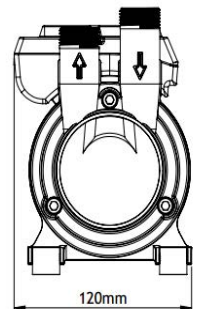

- 1.5, 2.0, 2.5 bar performance options
- Compact size
- Very quiet
- Compact seal
- Continuously rated
- Fully automatic
- 15mm push fit flexible hoses with integral isolating valves on inlets
- Pre-wired with 1.25 metre power cable
- Anti-vibration feet
- 2 year warranty

CT XTRA Technical Specification

Part No.	Description	Specification			Performance			Connection Type			Pump Volumetrics				Packed Pump Volumetrics			
		Electrical Input	Fuse	Pump Type	Pressure (kPa/Bar) at 16ltr/min	Pressure (kPa/Bar) at 8ltr/min	Max pressure (kPa/Bar) closed head	Pump	Hoses	Isolators	Dimensions				Dimensions			
		230/1/50		Regenerative				BSP	Push fit	Isolators integrated into the hoses	Weight (kg)	Length (mm)	Width (mm)	Height (mm)	Weight (kg)	Length (mm)	Width (mm)	Height (mm)
CT Xtra Shower Pumps																		
CT 50 Xtra	1.5 Bar Twin End Positive Head Shower Pump	✓	3A	✓	120 (1.2)	140 (1.4)	150 (1.5)	¾"	15mm	✗	3.46	195	120	165	4.22	295	215	205
CT 50+ Xtra	1.5 Bar Twin End Positive Head Shower Pump	✓	3A	✓	120 (1.2)	140 (1.4)	150 (1.5)	¾"	15mm	✓ Inlet Only	3.46	195	120	165	4.22	295	215	205
CT 75 Xtra	2.0 Bar Twin End Positive Head Shower Pump	✓	3A	✓	150 (1.5)	170 (1.7)	200 (2.0)	¾"	15mm	✗	3.78	195	120	165	4.55	295	215	205
CT 75+ Xtra	2.0 Bar Twin End Positive Head Shower Pump	✓	3A	✓	150 (1.5)	170 (1.7)	200 (2.0)	¾"	15mm	✓ Inlet Only	3.78	195	120	165	4.55	295	215	205
CT 55 Xtra	1.5 Bar Single End Positive Head Shower Pump	✓	3A	✓	120 (1.2)	140 (1.4)	150 (1.5)	¾"	15mm	✗	3.37	195	120	165	4.01	295	215	205
CT 55+ Xtra	1.5 Bar Single End Positive Head Shower Pump	✓	3A	✓	120 (1.2)	140 (1.4)	150 (1.5)	¾"	15mm	✓ Inlet Only	3.37	195	120	165	4.01	295	215	205
CT 85 Xtra	2.5 Bar Single End Positive Head Shower Pump	✓	3A	✓	200 (2.0)	230 (2.3)	250 (2.5)	¾"	15mm	✗	3.38	195	120	165	4.02	295	215	205
CT 85+ Xtra	2.5 Bar Single End Positive Head Shower Pump	✓	3A	✓	200 (2.0)	230 (2.3)	250 (2.5)	¾"	15mm	✓ Inlet Only	3.38	195	120	165	4.02	295	215	205