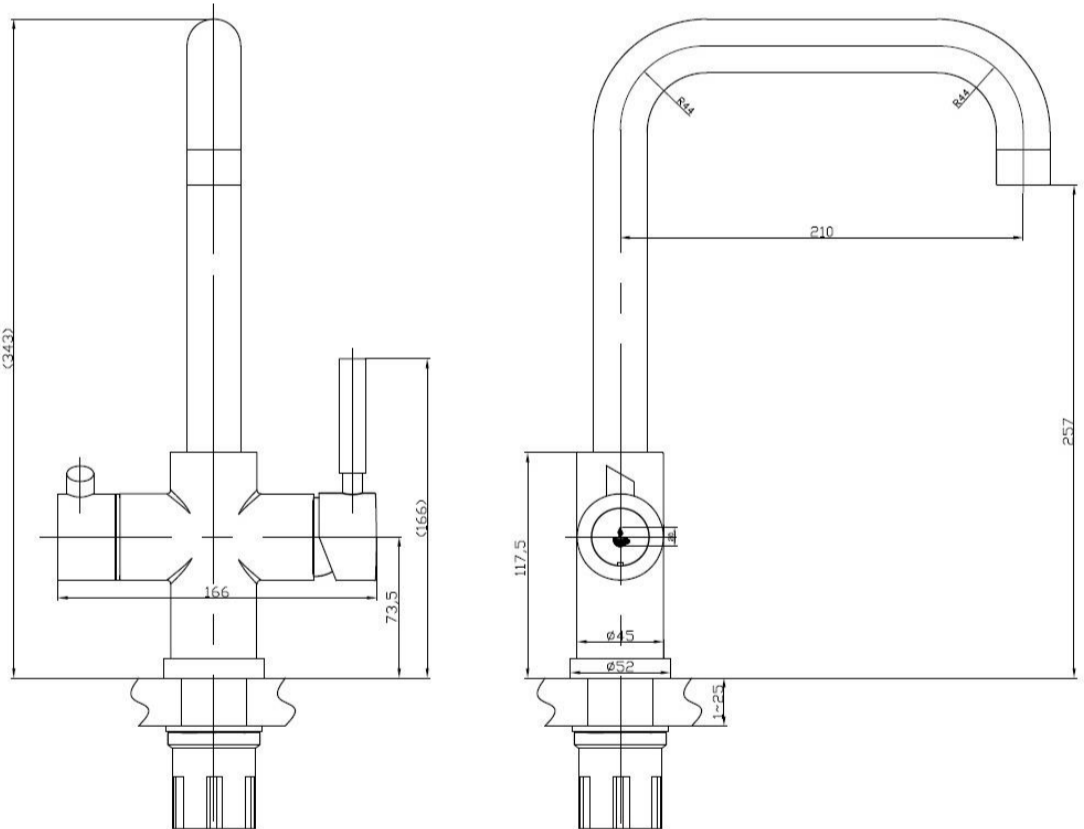

Additional Information

- Replacement Cycle for Water Filter - 3-6 Months
- Optimum Working pressure 1Bar Min, 3Bar Max

Flow Rates (l/min) - Mixed Flow					
System Pressure (bar)	0.2	0.5	1	2	3
KTA018 (Tap)	3.8	6	7.2	8	9.2

The information contained on this page was correct at date of issue. Fitting dimensions are provided as a guide only. Some variation may occur due to manufacturing tolerances. Cassellie Ltd peruses a policy of continuing improvement in design and performance of its products and so reserves the right to change specifications without prior notice.