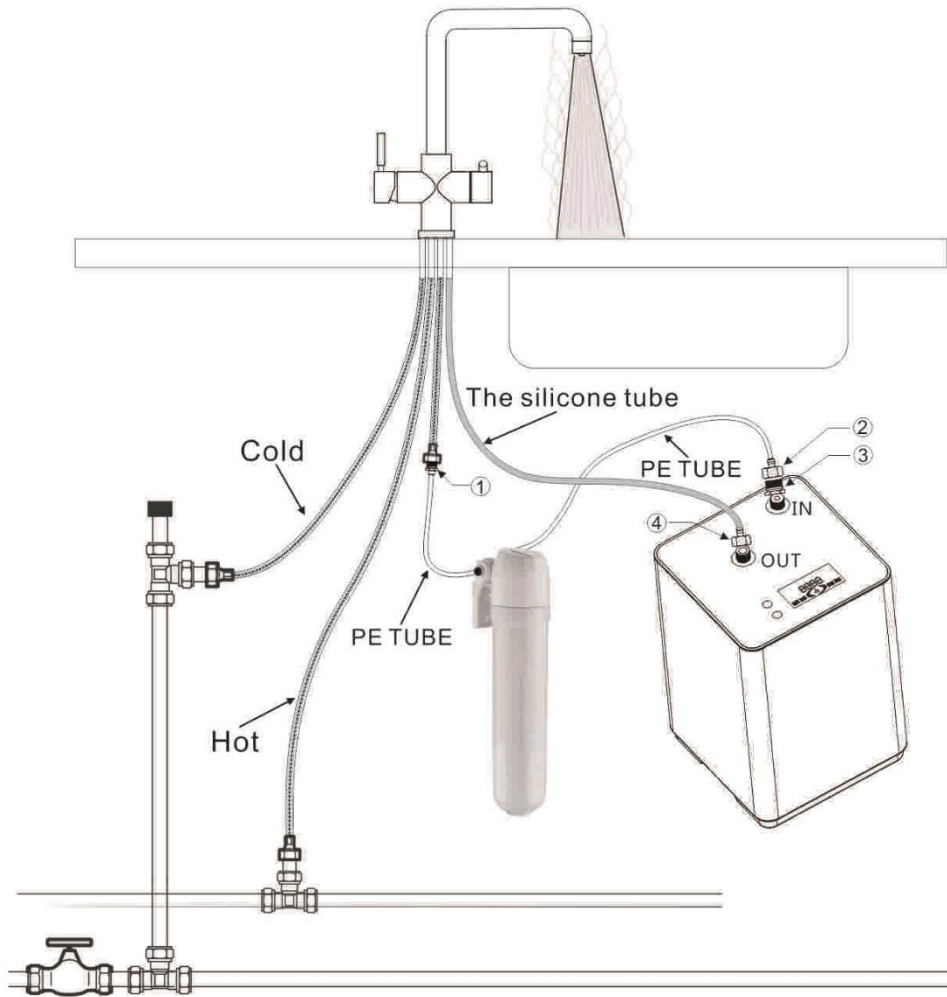

The installation diagram

PART LIST

NO	Description	Usage	Picture	Packed in
1	G 1/2" male & PE tube adaptor	Connect with G 1/2" Female hose from tap		Filter box
2	G 1/2" (Female) & PE tube adaptor	Connect To connection marked fitting No3		Filter box
3	G 3/8" Female & G 1/2" male adaptor	Connect to Part *IN* of Boiler		Boiler box
4	G 3/8" female & quick connection adaptor	Connect to Part *OUT* of Boiler and connect silicone tube.		Boiler box