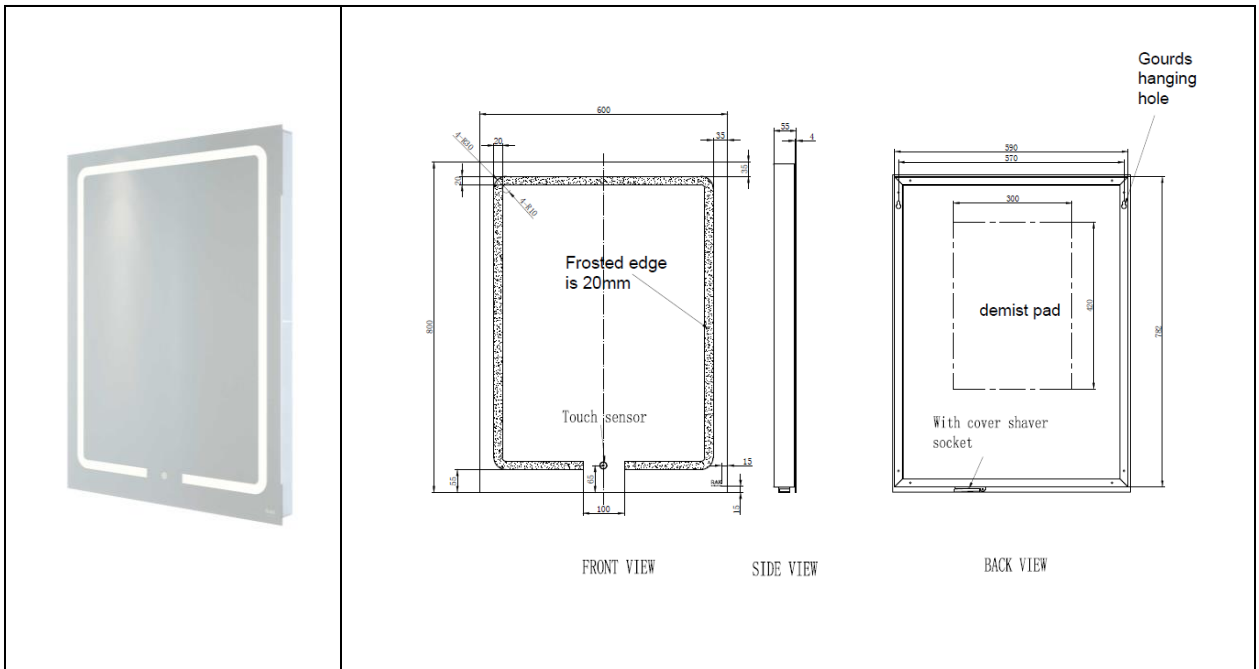

## Illuminated Mirror| Portrait

**RAK**  
CERAMICS

**Dimensions:** 600w x 55d x 800h

**Touch Sensor Switch:** Yes

**Shaving Socket:** Yes

**Demister Pad:** Yes

**LED Lighting:** Yes

**Mains Powered:** Yes

**Rated:** IP44

**Code:** RAKPEG5001

**Warranty:** 2 Years

**Weight:** 10.0 KG

Dimensions: All Dimensions in mm tolerance  $\pm 5\%$  for below 200mm and  $\pm 3\%$  for above 200mm.

Note: Due to a continuing development programme to improve design and performance the manufacturer reserves all rights to vary specifications without prior information.