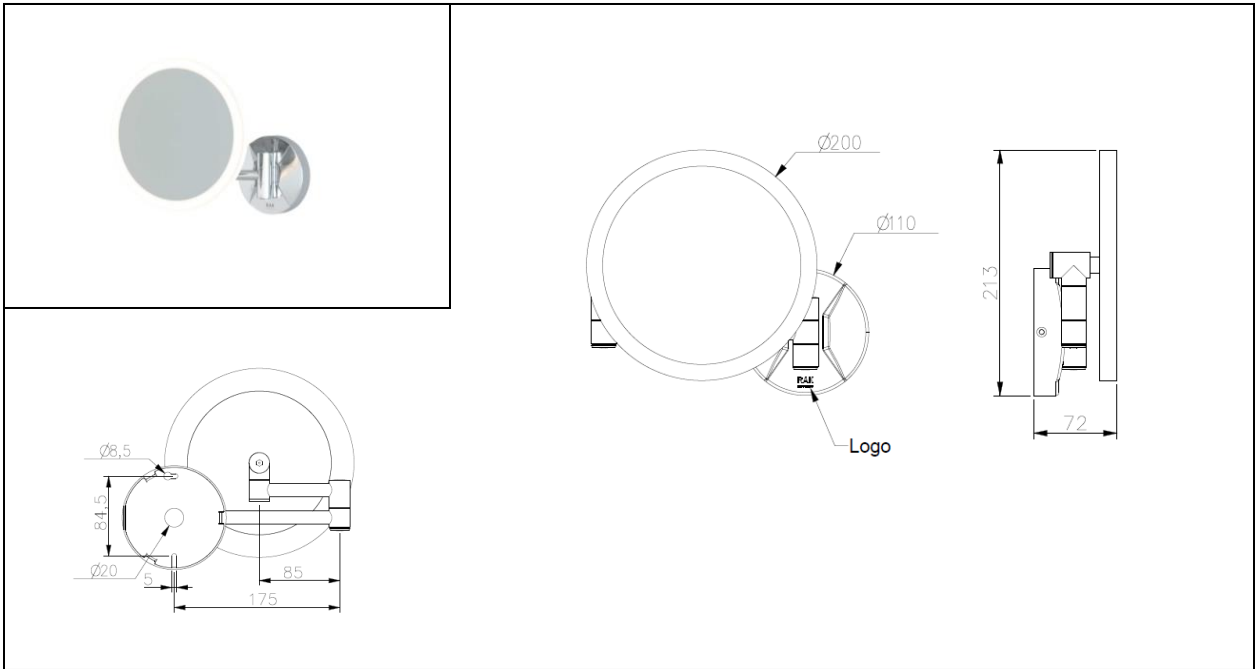

## Illuminated Magnifying Mirror | Round

**RAK**  
CERAMICS

<b>Dimensions:</b>	200w x 72d x 213h
<b>Touch Sensor Switch:</b>	Yes
<b>Shaving Socket:</b>	No
<b>Demister Pad:</b>	No
<b>LED Lighting:</b>	Yes
<b>Mains Powered:</b>	Yes
<b>Magnetic Switch:</b>	Yes
<b>Rated:</b>	IP44
<b>Code:</b>	RAKDEM5003
<b>Warranty:</b>	2 Years
<b>Weight:</b>	1.7 KG

Dimensions: All Dimensions in mm tolerance  $\pm 5\%$  for below 200mm and  $\pm 3\%$  for above 200mm.

Note: Due to a continuing development programme to improve design and performance the manufacturer reserves all rights to vary specifications without prior information.