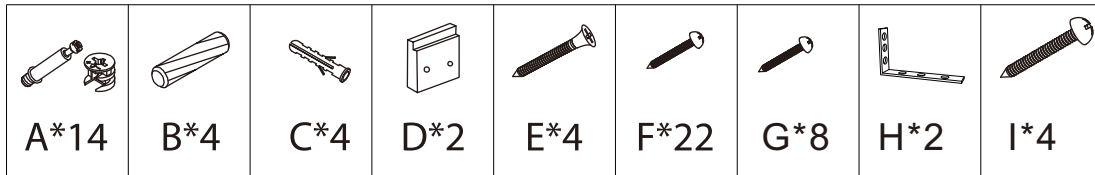

Radiator Cover Instruction Guide

ITEM NO.	QUANTITY
1	1 PC
2	1 PC
3	1 PC
4	1 PC
5	1 PC
6	1 PC
7	1 PC
8	4 PCS
9	2 PCS
10	1 PC

Check out our full range of Bathroom Furniture

Wide Range of Colours

White Bathroom Furniture / White Gloss Bathroom Furniture