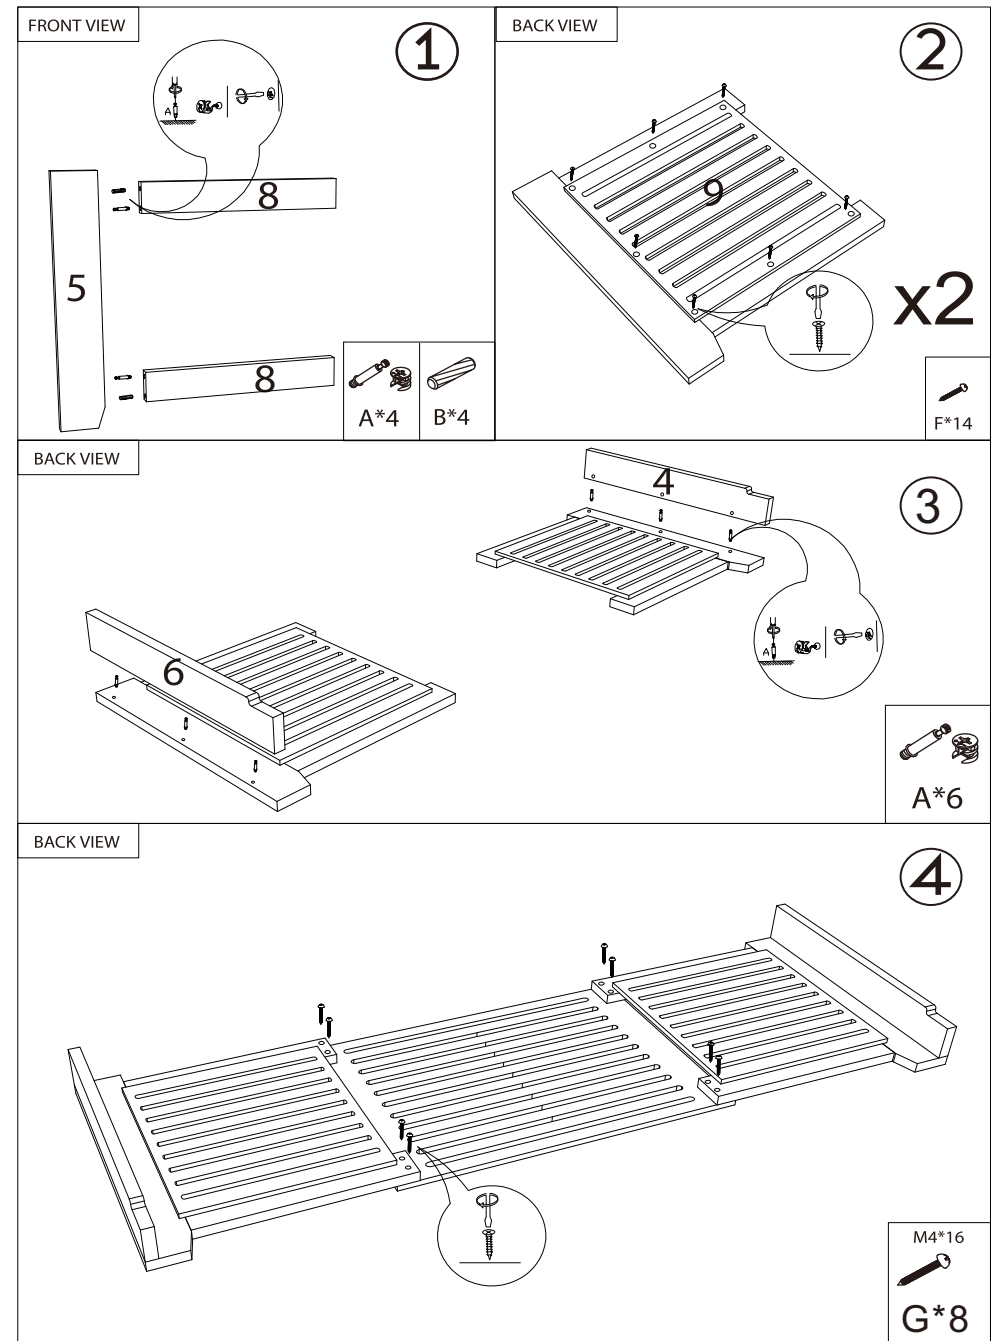

Radiator Cover Instruction Guide

ITEM NO.	QUANTITY
1	1 PC
2	1 PC
3	1 PC
4	1 PC
5	1 PC
6	1 PC
7	1 PC
8	4 PCS
9	2 PCS
10	1 PC

Check out our full range of Bathroom Furniture

Wide Range of Colours

White Bathroom Furniture / White Gloss Bathroom Furniture