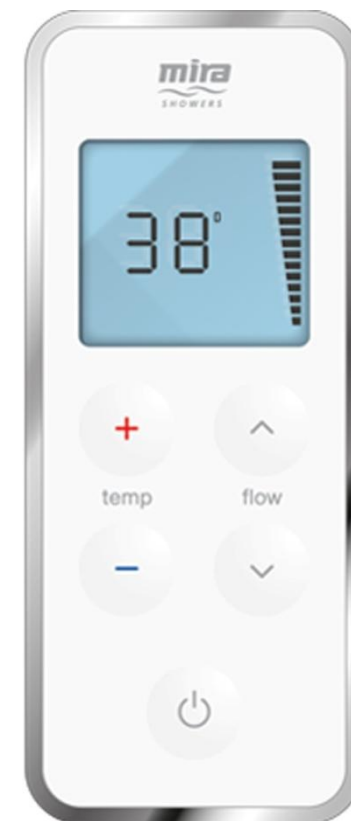

Easy to set up

- Access to program menu via front panel keys on user interface
- All settings e.g. maximum temperature adjusted on the control panel

Valve above ceiling and pipe in slide bar avoids need to cut channel for pipes

Wireless controller avoids need to cut channel for cable

Showering perfection

mira
SHOWERS

Mira Vision – Mira 360m Showerhead

- Mira Vision – comes with Mira 360m showerhead complete with Flipstream Technology – 1 flip action, 4 unique sprays

Showering perfection

mira
SHOWERS

Mira Vision vs Competition

	Mira Vision	Aqualisa Quartz	Grohe Wireless
Aesthetic			
Consumer Features			
Wireless controller	✓	x	✓
Remote control	Full function	On / Off	On / Off
Digital display	✓	x	✓
Clock display	✓	x	x
Variable flow control	With Eco display	HP; Fixed flow Pumped; 2 levels	✓
Eco mode (optional)	✓	✓	x
Warm up mode - stop flow when up to temperature	✓	x	x
Pause at selected temperature during shower	✓	x	Pause button
Available without shower kit	x	x	x
Installer features			
Length of sliderail and ceiling pipe combined	1290mm	1000mm	2000mm
Option to supply down through ceiling	✓	✓	✓
Option to supply through wall	✓	✓	✓
High pressure & Pumped valve options	✓	✓	✓
Supplied with push-fit ball isolators	✓	✓	x