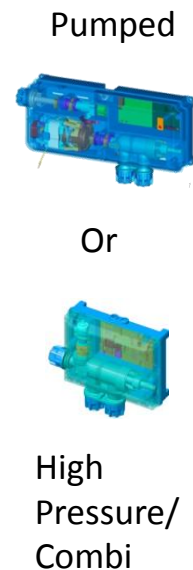

Pumped valve casing

Rear fed fittings kit

Pumped

Or

High Pressure/
Combi

Ceiling fed fittings kit

Showering perfection

Mira Vision Wireless Controller

- Mira User Interface has simple, easy to use buttons:
 - On/Off button
 - Flow control buttons
 - Temperature control buttons
- Clock / Temperature display
- IP 67 rating
- 3 x AA batteries provided as standard