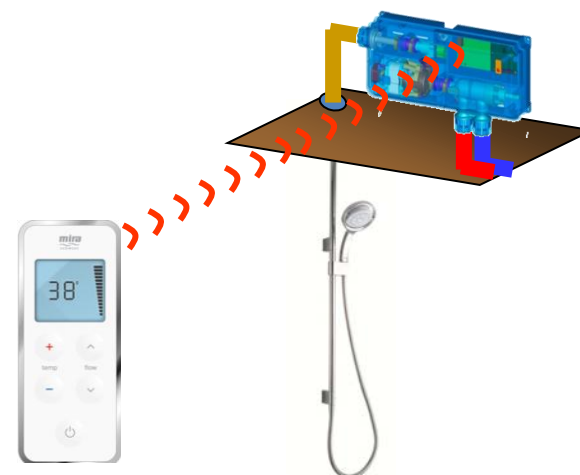

Easy to use

- Wireless, fully functional remote control
- All push button control
- Proportional flow control

Maximum family choice & control

- Thermostatic safety and maximum temperature setting
- In eco mode, shower time and flow rate limited

Showering perfection

mira
SHOWERS

Mira Vision – Key Installer Benefits

Quick & Easy to fit

- Wireless technology - easier to fit than a conventional mixer
- Push fit connections

Flexible installation

- Any system, any position
- Rear or ceiling fed options in one box
- Push fit connections
- Pumped or high pressure

Easy to set up

- Access to program menu via front panel keys on user interface
- All settings e.g. maximum temperature adjusted on the control panel

Valve above ceiling and pipe in slide bar avoids need to cut channel for pipes

Wireless controller avoids need to cut channel for cable

Showering perfection

mira
SHOWERS

Mira Vision – Mira 360m Showerhead

- Mira Vision – comes with Mira 360m showerhead complete with Flipstream Technology – 1 flip action, 4 unique sprays