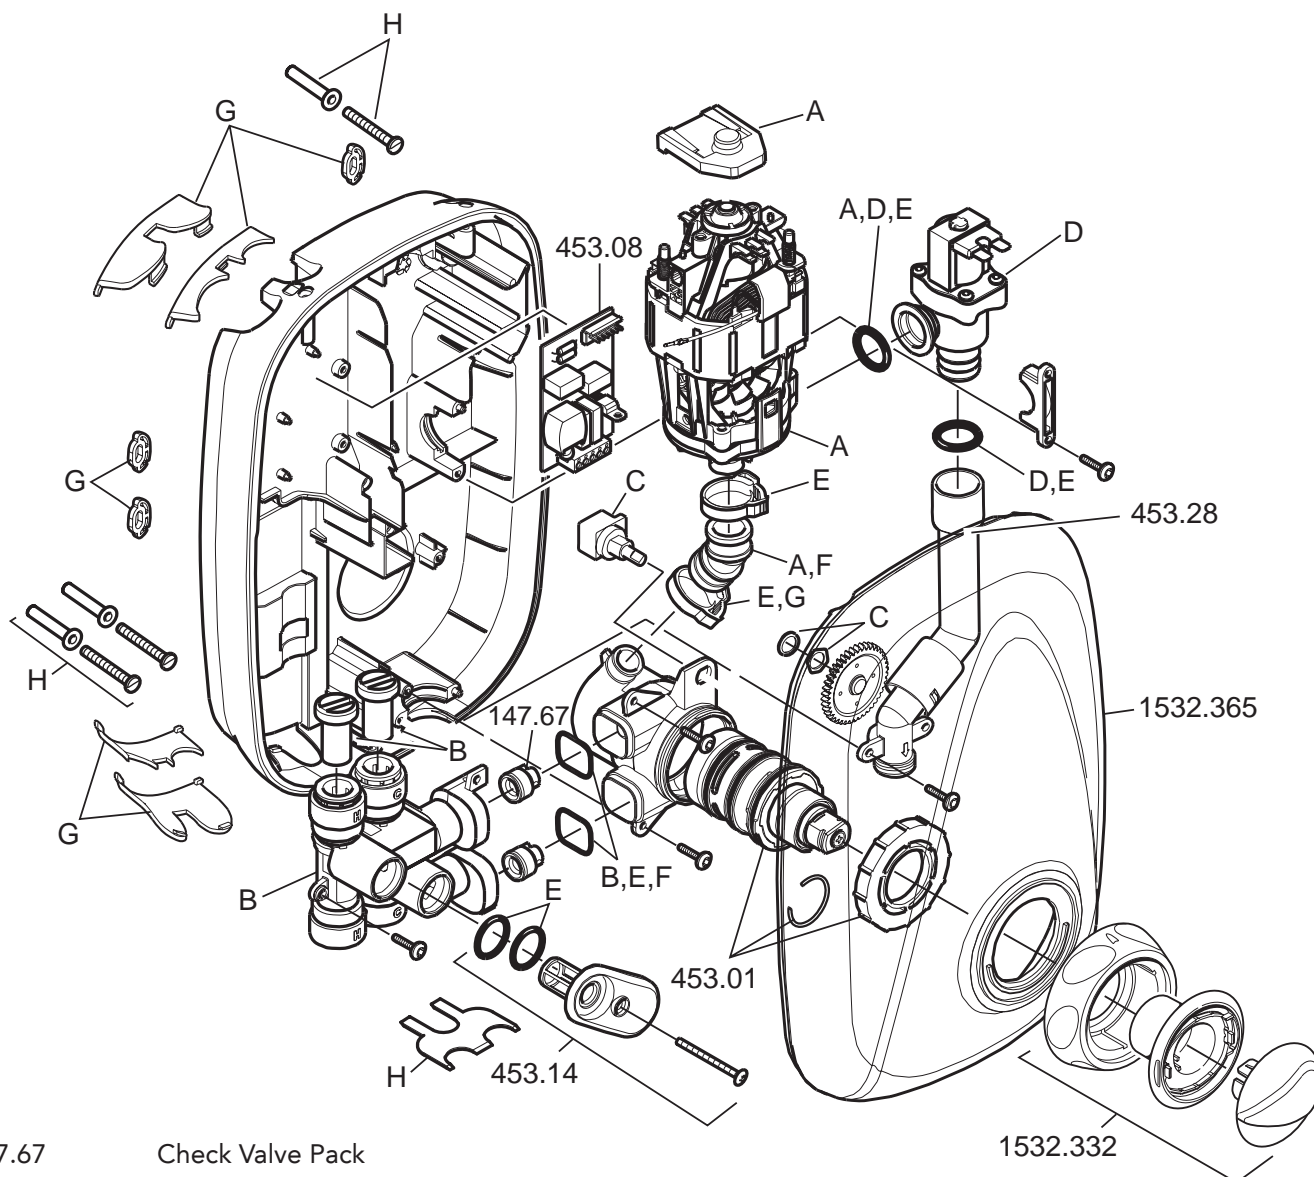

# Mira Vigour Thermostatic

(2007 - Current B85N)

1.1532.353

- 147.67 Check Valve Pack
- 453.01 Cartridge - Thermostatic
- 453.03 Motor Pump Assembly - components identified 'A'
- 453.07 Inlet Manifold Assembly - components identified 'B'
- 453.08 PCB Assembly - Power
- 453.12 Harness Assembly - Concentric - components identified 'C'
- 453.13 Solenoid Valve Assembly - components identified 'D'
- 453.14 Filter/Cap Assembly
- 453.15 Seal Pack - components identified 'E'
- 453.22 Stud Wall Fixing Kit (Push-fit Release Tool, 3 x Fixing Screws, 3 x Rubber Wall Plugs) - components identified 'H'
- 453.23 Mixer Valve Body - components identified 'F'
- 453.24 Inserts/Rubber Feet Pack - Power - components identified 'G'
- 453.28 Outlet Elbow Assembly
- 1532.332 Control Knob Assembly
- 1532.365 Cover