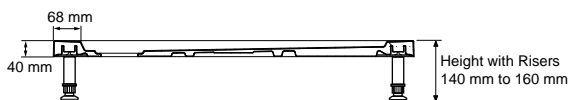

MIRA FLIGHT LOW TRAY

RECTANGLE

Availability				
Length (mm)	Width (mm)	Height (mm)	Product Code	Riser Conversion Kit Product Code
900	760	40	1.1697.017	1.1697.030
1000	700	40	1.1697.045	1.1697.033
1000	760	40	1.1697.008	1.1697.033
1000	800	40	1.1697.007	1.1697.033
1100	800	40	1.1697.013	1.1697.033
1200	700	40	1.1697.046	1.1697.033
1200	760	40	1.1697.006	1.1697.033
1200	800	40	1.1697.005	1.1697.033
1200	900	40	1.1697.018	1.1697.033
1400	700	40	1.1697.047	1.1697.034
1400	760	40	1.1697.004	1.1697.034
1400	800	40	1.1697.019	1.1697.034
1400	900	40	1.1697.042	1.1697.034
1500	700	40	1.1697.048	1.1697.034
1500	760	40	1.1697.003	1.1697.034
1600	700	40	1.1697.020	1.1697.034
1600	760	40	1.1697.002	1.1697.034
1600	900	40	1.1697.043	1.1697.034
1700	700	40	1.1697.021	1.1697.034
1700	760	40	1.1697.001	1.1697.034
1700	900	40	1.1697.044	1.1697.034

TECH DRAWINGS

⊕ Optional riser leg position