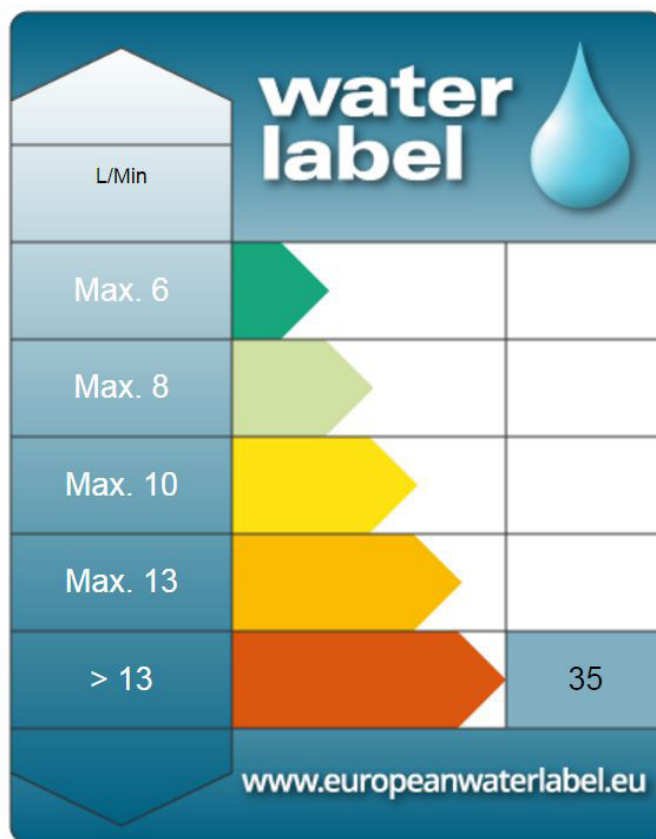

Mira Excel EV

Exposed valve with adjustable fittings,
chrome finish.

1.1518.300

To find out more about the European Water Label Scheme
just visit: www.europeanwaterlabel.eu

Check out our full range of Showers

Electric Showers

Digital Showers

Mixer Showers

Power Showers

Smart Showers

Shower Towers

From Top Shower Brands

Mira Showers