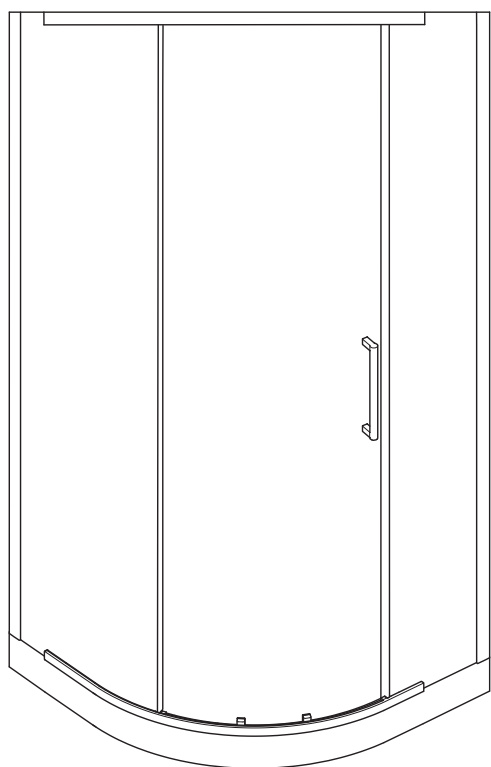

Mira Ascend quadrant Door

Quadrant door

Configuration options

900 x 900mm

1000 x 800mm

1000 x 1000mm

1200 x 900mm

Dimensions & tray compatibility

All sizes are in mm

Mira Ascend quadrant	Size	Glass	Glass Thickness	Frame Adjustment (Alcove)	Frame Adjustment (Corner)	Door Opening	Flight Tray Compatibility	Flight Low & Safe Tray Compatibility
C1.1862.197	900 x 900	Clear	8mm	n/a	870-890mm	451mm	900 x 900	900 x 900
C1.1862.198	1000 x 800	Clear	8mm	n/a	Large Panel : 970 x 990mm Small Panel : 770 x 790mm	451mm	1000 x 800	1000 x 800
C1.1862.199	1000 x 1000	Clear	8mm	n/a	970 x 990mm	451mm		1000 x 1000
C1.1862.200	1200 x 900	Clear	8mm	n/a	Large Panel : 1170 x 1190mm Small Panel : 870 x 890mm	451mm		1200 x 900