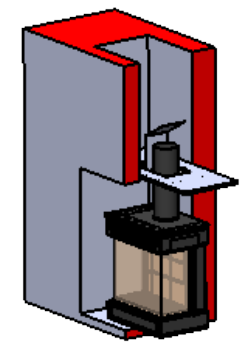

Top outlet blanking plate

Rear Closure Plate including cable fixing kit

Option

Inglenook debris deflector plate

Liner option	Fuel bed option	Flue Option
Beige	Logs	Top
		offset Top
		Rear with closure plate

Recommended Flue pipe for stove
 5" (125mm) Univit vitreous enamelled flue pipe
 Available from Docherty's for details see
www.docherty.co.uk/product_literature/sales/univit.pdf

Flue Pipe

Check out our full range of Heating Products