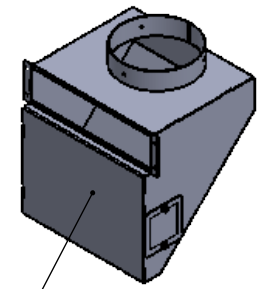

Flue Options

Standard

Top 5" flue adapter

Option

Top outlet blanking plate

Offset Top 5" Flue adapter

Option

Rear flue adapter plate

Top outlet blanking plate

Rear Closure Plate including cable fixing kit

Option

Inglenook debris deflector plate

Liner option	Fuel bed option	Flue Option
Beige	Logs	Top
		offset Top
		Rear with closure plate

Recommended Flue pipe for stove
 5" (125mm) Univit vitreous enamelled flue pipe
 Available from Docherty's for details see
www.docherty.co.uk/product_literature/sales/univit.pdf

Flue Pipe

Check out our full range of Heating Products