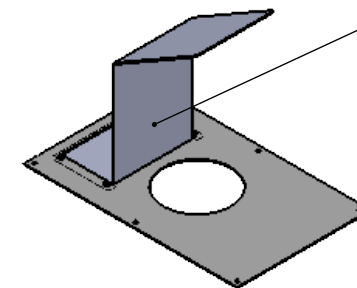

Flue Options

Standard

Top 5" flue adapter

Option

Top outlet blanking plate

Offset Top 5" Flue adapter

Option

Rear flue adapter plate

Top outlet blanking plate

Rear Closure Plate including cable fixing kit

Option

Inglenook debris deflector plate

Liner option	Fuel bed option	Flue Option
Beige	Logs	Top
		offset Top
		Rear with closure plate