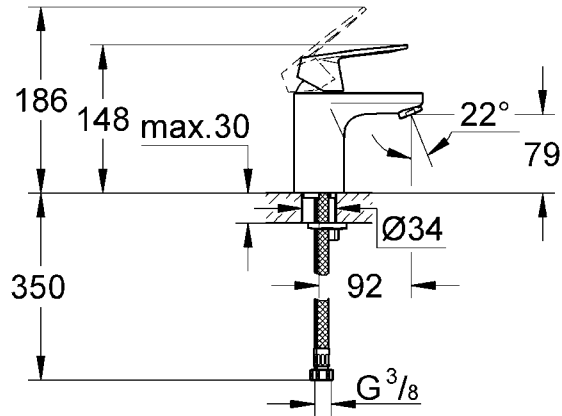

32 824

32 825

Please pass these instructions on to the end user of the fitting!