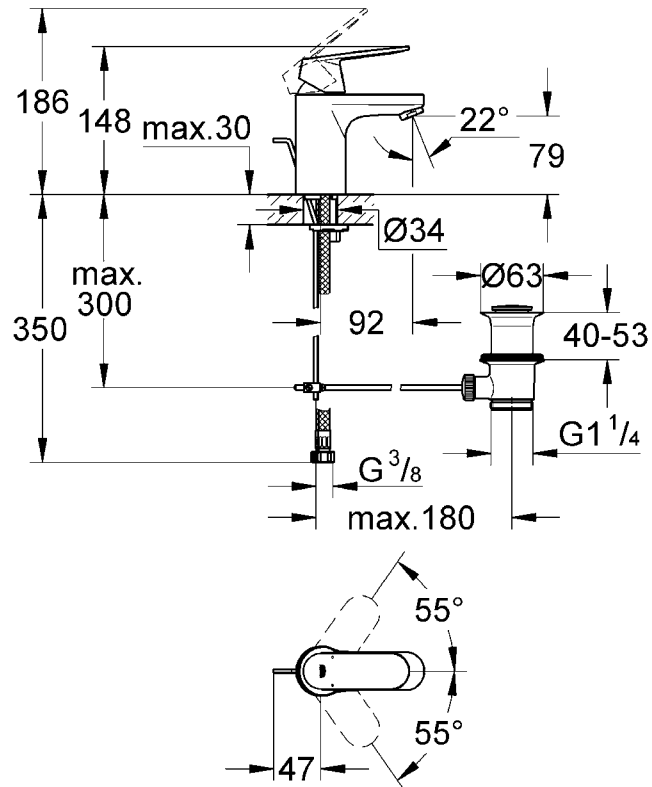

32 824

32 825

Please pass these instructions on to the end user of the fitting!