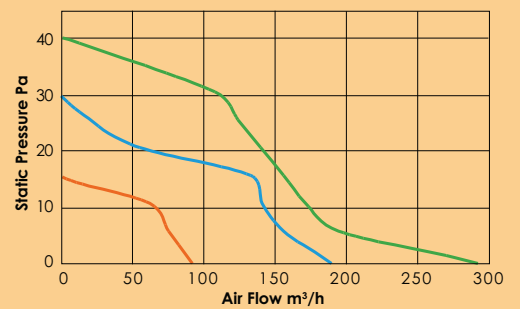

EG1/EG2

Complementary fixed blade louvred grille in semi-matt ABS plastic. Available in white or brown.

Physical Specifications

Weight: 100mm: 0.54kg
125mm: 0.61kg
150mm: 0.76kg

Material: ABS plastic.

Dimensions

	100mm	125mm	150mm
A	150	180	220
B	135	150	160
C	98	114	147

Performance Graph

100mm Range — 125mm Range — 150mm Range —

Electrical Specifications

Induct Fan: 230V~50Hz Class II
Consumption: 100mm – 13W
125mm – 20W
150mm – 22W
Cabling: 1.5mm² max.

Data Table

	Performance in free air m ³ /h ⁻¹	Sound Pressure level @ 3m dB(A)	IP Rating	Operation	Features
D100TNL	90	25	33	24	Single speed 100mm induct wall fan with timer and Natural inserts front cover.
D100TCY	90	25	33	24	Single speed 100mm induct wall fan with timer and Contemporary inserts front cover.
D100TFE	90	25	33	24	Single speed 100mm induct wall fan with timer and Feature inserts front cover.
D125TNL	185	51	39	24	Single speed 125mm induct wall fan with timer and Natural inserts front cover.
D125TCY	185	51	39	24	Single speed 125mm induct wall fan with timer and Contemporary inserts front cover.
D125TFE	185	51	39	24	Single speed 125mm induct wall fan with timer and Feature inserts front cover.
D150TNL	280	78	40	24	Single speed 150mm induct wall fan with timer and Natural inserts front cover.
D150TCY	280	78	40	24	Single speed 150mm induct wall fan with timer and Contemporary inserts front cover.
D150TFE	280	78	40	24	Single speed 150mm induct wall fan with timer and Feature inserts front cover.