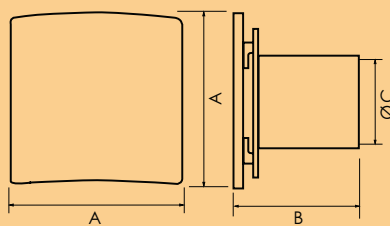

EG1/EG2

Complementary fixed blade louvred grille in semi-matt ABS plastic. Available in white or brown.

Physical Specifications

Weight: 100mm: 0.54kg
125mm: 0.61kg
150mm: 0.76kg

Material: ABS plastic.

Dimensions

	100mm	125mm	150mm
A	150	180	220
B	135	150	160
C	98	114	147

Performance Graph

100mm Range — 125mm Range — 150mm Range —

Electrical Specifications

Induct Fan: 230V~50Hz Class II
Consumption: 100mm – 13W
125mm – 20W
150mm – 22W
Cabling: 1.5mm² max.