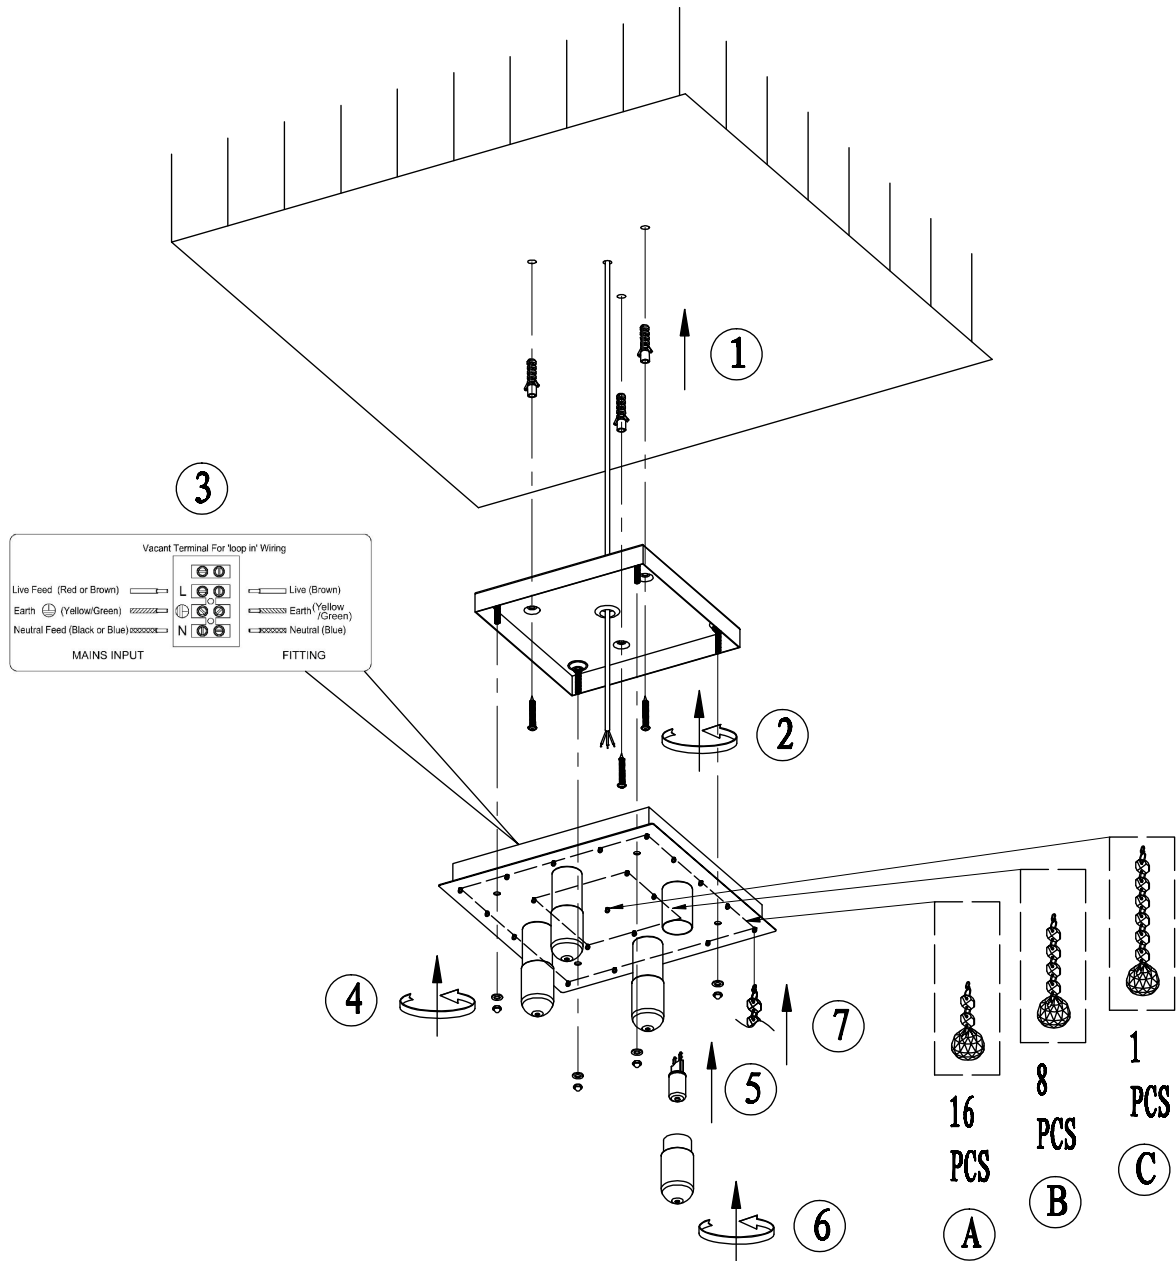

Spa

Bathroom Lighting

Please take time to read this leaflet carefully and retain it for future reference.

Check out our full range of Bathroom Accessories

Bathroom Accessory Sets

Heated Towel Rails

Bathroom Extractor Fans

Bathroom Lighting

Shower Seats

Grab Rails

Shower Curtains

Toilet Brushes

Bathroom Cleaning Products

Wall Mounted Bathroom Accessories

Robe Hooks

Bathroom Tumblers

Toilet Roll Holders

Soap Dishes

Towel Rings

Shower Caddies

Bathroom Mirrors

Standard Bathroom Mirrors

LED Bathroom Mirrors