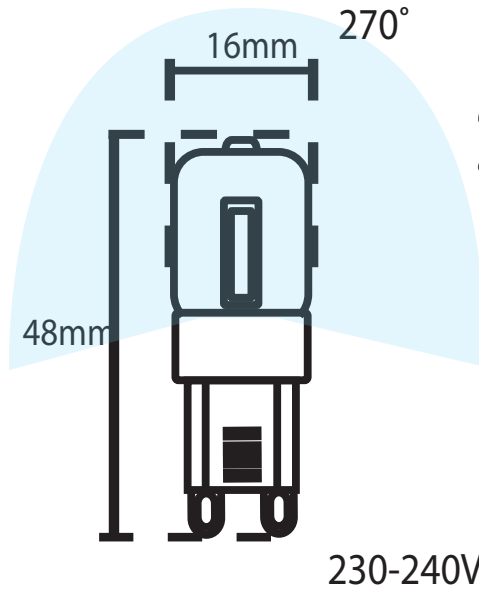

INLIGHT

NEW 2.5W LED G9