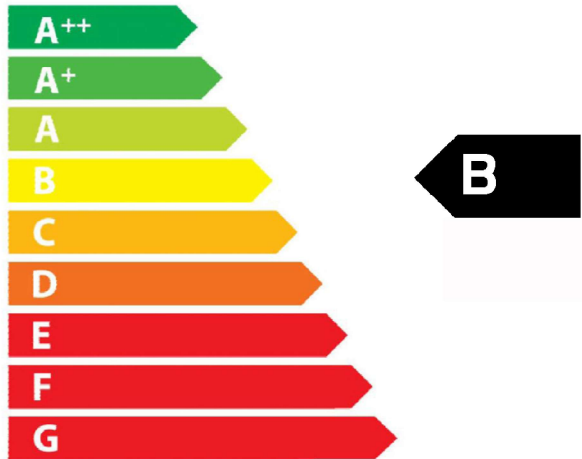

FLAVEL

At the heart of your home

93.5%

Useful Energy Efficiency

Calibre BF

Direct Heat Output 3.9 KW

Glass fronted inset

Coal effect fuel bed

Manual, Thermostatic remote,
EFC control

Plain black interior

Trim & Fret in polished silver, or
brass

ENERG
енергия · ενεργεια

FBFC37MN2

CALIBRE BF MC CHROME

3.9
kW

ENERGIA · ЕНЕРГИЯ · ΕΝΕΡΓΕΙΑ · ENERGIJA · ENERGY · ENERGIE · ENERGI